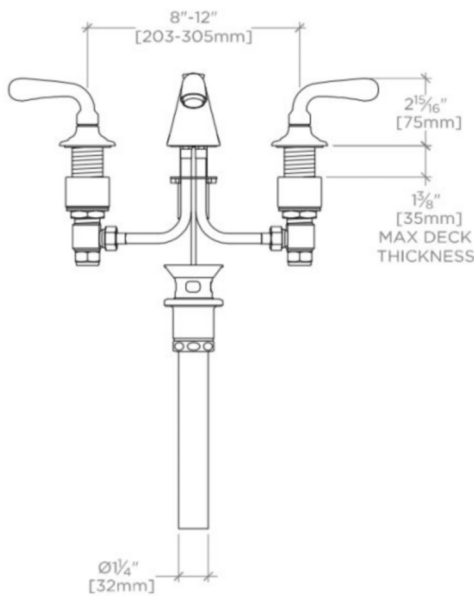

### TECHNICAL DETAILS

ADA Compliance: Yes  
 Adjustable versus Fixed Spray: Fixed Spray  
 Deck Thickness Maximum: 1 3/8"  
 Deck Thickness Minimum: 1/8"  
 Drain Assembly Materials: Brass  
 Drain Depth Maximum: 1 3/4"  
 Drain Hole Diameter: 1 5/8"  
 Drain Style: Pop-up  
 Escutcheon Primary Material: Brass  
 Fittings Hole Diameter: 1 1/2"  
 Handle Spread Maximum: 12"  
 Handle Spread Minimum: 8"  
 Handle Turn Angle: Quarter Turn  
 Depth / Width: 7"  
 Drain Depth Minimum: 1 3/8"  
 Height: 3 1/2"  
 Inlet Connection Size: 1/2"  
 Inlet Connection Type: Male with Supply Nut  
 Inlet Supply Spread Maximum: 12"  
 Inlet Supply Spread Minimum: 8"  
 Length: 12"  
 Number of Holes: Three Hole  
 Primary Material: Brass  
 Restricted Maximum Flow Rate: 1.2 gpm  
 Spout Swivel: N  
 Suggested Application: Bath  
 Valve Material: ceramic  
 Water Pressure Maximum: 85.0 psi  
 Water Pressure Minimum: 20.0 psi  
 Water Pressure Recommended: 45.0 psi

### PRODUCT FEATURES

Brass material is used for trim and valve component parts.  
 The manufacturing process encompasses casting, turning, stamping, hand-fitting and hand polishing.  
 Eased curves and reflective forms carry the message of cleanliness and clarity.  
 An extensive range of fittings, fixture and accessory options for the lavatory, shower, bathtub.  
 Available in 1.2gpm (4.5L/min) flow rate

## OPLS06

Opus Low Profile Three Hole Deck Mounted Lavatory Faucet with Crystal Lever Handles

TOP VIEW SCALE: 1 1/2"=1'-0"

FRONT VIEW SCALE: 1 1/2"=1'-0"

SIDE VIEW SCALE: 1 1/2"=1'-0"