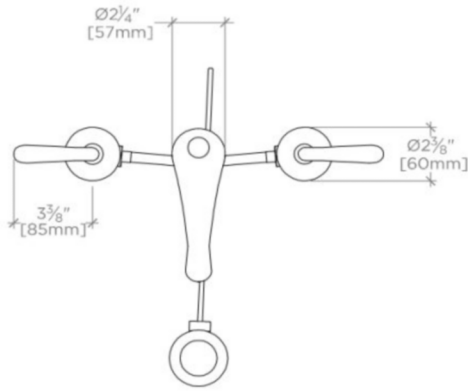

### TECHNICAL DETAILS

ADA Compliance: Yes  
 Adjustable versus Fixed Spray: Fixed Spray  
 Deck Thickness Maximum: 1 3/8"  
 Deck Thickness Minimum: 1/8"  
 Drain Assembly Materials: Brass  
 Drain Depth Maximum: 1 3/4"  
 Drain Hole Diameter: 1 5/8"  
 Drain Style: Pop-up  
 Escutcheon Primary Material: Brass  
 Fittings Hole Diameter: 1 1/2"  
 Handle Spread Maximum: 12"  
 Handle Spread Minimum: 8"  
 Handle Turn Angle: Quarter Turn  
 Depth / Width: 7"  
 Drain Depth Minimum: 1 3/8"  
 Height: 3 1/2"  
 Inlet Connection Size: 1/2"  
 Inlet Connection Type: Male with Supply Nut  
 Inlet Supply Spread Maximum: 12"  
 Inlet Supply Spread Minimum: 8"  
 Length: 12"  
 Number of Holes: Three Hole  
 Primary Material: Brass  
 Restricted Maximum Flow Rate: 1.2 gpm  
 Spout Swivel: N  
 Suggested Application: Bath  
 Valve Material: ceramic  
 Water Pressure Maximum: 85.0 psi  
 Water Pressure Minimum: 20.0 psi  
 Water Pressure Recommended: 45.0 psi

### PRODUCT FEATURES

Brass material is used for trim and valve component parts.  
 The manufacturing process encompasses casting, turning, stamping, hand-fitting and hand polishing.  
 Eased curves and reflective forms carry the message of cleanliness and clarity.  
 An extensive range of fittings, fixture and accessory options for the lavatory, shower, bathtub.  
 Available in 1.2gpm (4.5L/min) flow rate

## OPLS06

Opus Low Profile Three Hole Deck Mounted Lavatory Faucet with Crystal Lever Handles

TOP VIEW SCALE: 1 1/2"=1'-0"

FRONT VIEW SCALE: 1 1/2"=1'-0"

SIDE VIEW SCALE: 1 1/2"=1'-0"