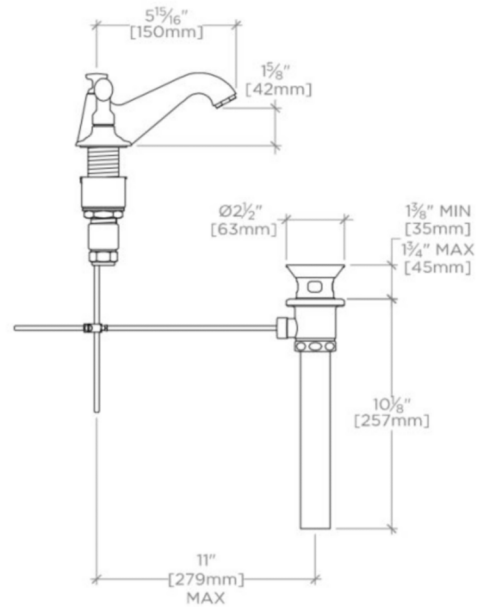

### TECHNICAL DETAILS

ADA Compliance: Yes  
 Adjustable versus Fixed Spray: Fixed Spray  
 Deck Thickness Maximum: 1 3/8"  
 Deck Thickness Minimum: 1/8"  
 Drain Assembly Materials: Brass  
 Drain Depth Maximum: 1 3/4"  
 Drain Hole Diameter: 1 5/8"  
 Drain Style: Pop-up  
 Escutcheon Primary Material: Brass  
 Fittings Hole Diameter: 1 1/2"  
 Handle Spread Maximum: 12"  
 Handle Spread Minimum: 8"  
 Handle Turn Angle: Quarter Turn  
 Depth / Width: 7"  
 Drain Depth Minimum: 1 3/8"  
 Height: 3 1/2"  
 Inlet Connection Size: 1/2"  
 Inlet Connection Type: Male with Supply Nut  
 Inlet Supply Spread Maximum: 12"  
 Inlet Supply Spread Minimum: 8"  
 Length: 12"  
 Number of Holes: Three Hole  
 Primary Material: Brass  
 Restricted Maximum Flow Rate: 1.2 gpm  
 Spout Swivel: N  
 Suggested Application: Bath  
 Valve Material: ceramic  
 Water Pressure Maximum: 85.0 psi  
 Water Pressure Minimum: 20.0 psi  
 Water Pressure Recommended: 45.0 psi

### PRODUCT FEATURES

Brass material is used for trim and valve component parts.  
 The manufacturing process encompasses casting, turning, stamping, hand-fitting and hand polishing.  
 Eased curves and reflective forms carry the message of cleanliness and clarity.  
 An extensive range of fittings, fixture and accessory options for the lavatory, shower, bathtub.  
 Available in 1.2gpm (4.5L/min) flow rate

## OPLS06

Opus Low Profile Three Hole Deck Mounted Lavatory Faucet with Crystal Lever Handles

TOP VIEW SCALE: 1 1/2"=1'-0"

FRONT VIEW SCALE: 1 1/2"=1'-0"

SIDE VIEW SCALE: 1 1/2"=1'-0"