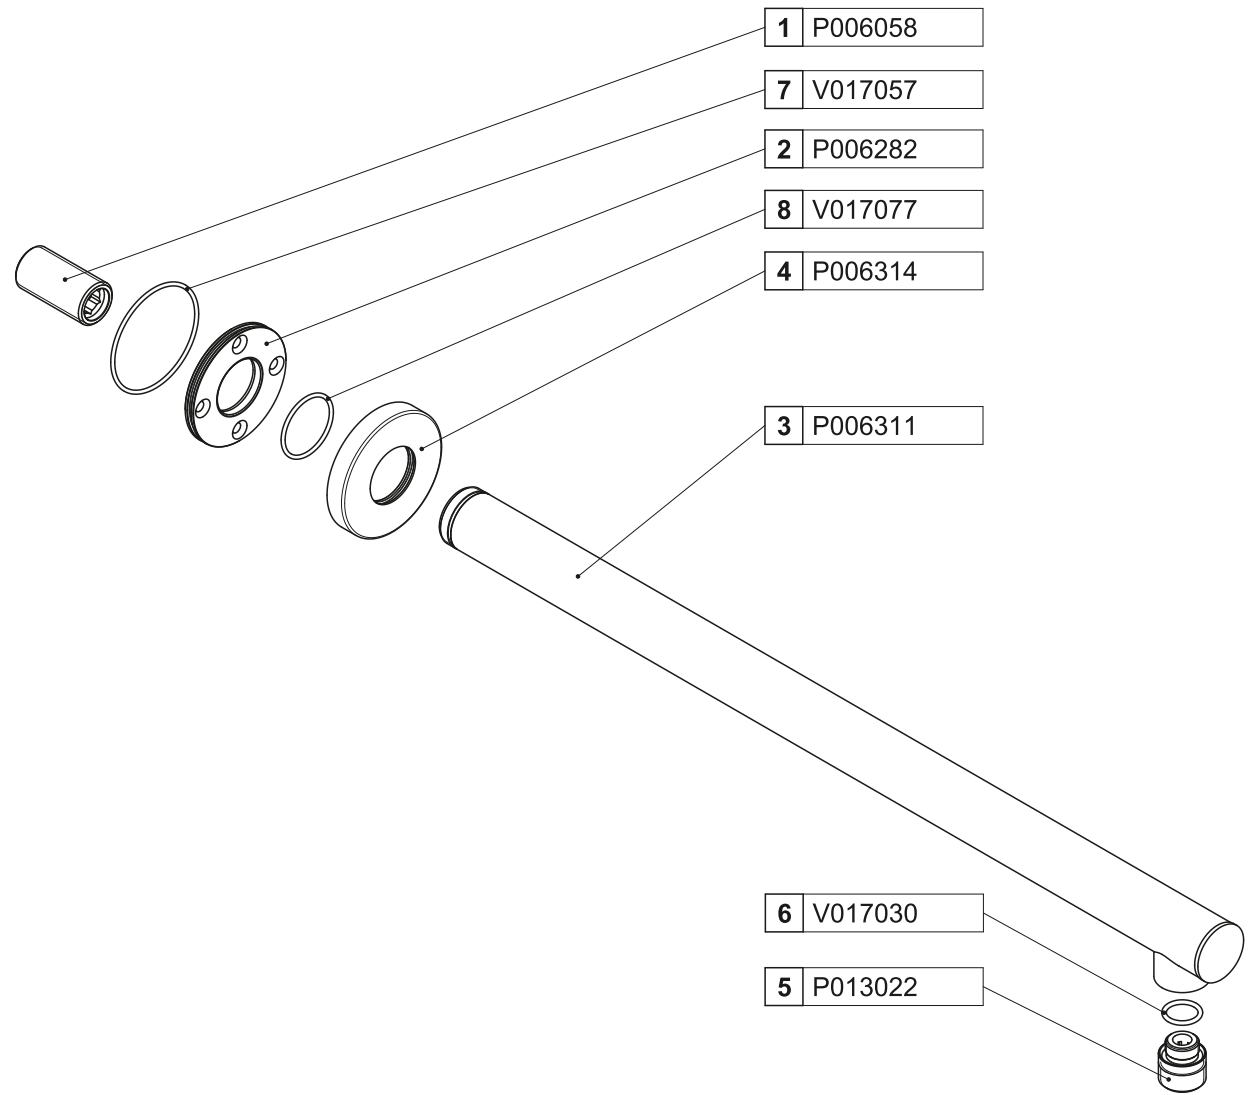

# WO45

Wall-mounted outlet for rain shower

Technical Drawings & Product Specs

create your professional account and  
order safely online at  
[www.bycocoon.com](http://www.bycocoon.com)

for technical assistance email to  
[support@bycocoon.com](mailto:support@bycocoon.com)