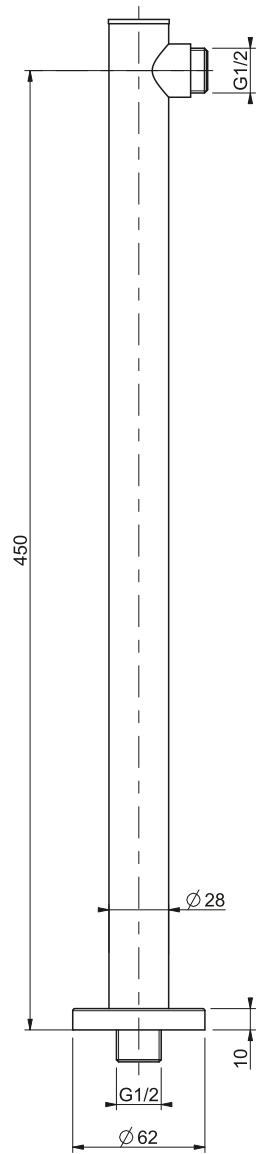

# WO45

Wall-mounted outlet for rain shower

Technical Drawings & Product Specs

create your professional account and  
order safely online at  
[www.bycocoon.com](http://www.bycocoon.com)

for technical assistance email to  
[support@bycocoon.com](mailto:support@bycocoon.com)