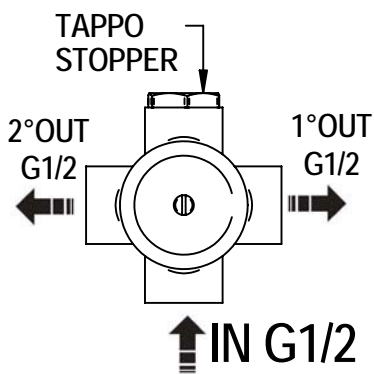

Incassi

Istruzioni di installazione / Installation instruction

**Art. 914016
(2OUT)**

**Art. 034127
(3OUT)**

**Art. 034128
(4OUT)**

Per installatore: Al fine di garantire la durata del prodotto installare rubinetti con filtro da pulire periodicamente. Effettuare risciacquo delle tubazioni prima di installare il prodotto (PUNTO 1). Eventuali residui se finissero all'interno della cartuccia potrebbero causarne il danneggiamento.
For installer: In order to guarantee a long duration of the product install valves with filter, which have to be regularly cleaned (POINT 1). Carry out the rinsing of the pipes before install the tap. Some external materials may damage the cadrige if not removed before the installation.

1 IMPORTANTISSIMO VERY IMPORTANT

2

3

4

X	Y
50-70	60

5

6

MADE IN ITALY

Questo prodotto è stato realizzato interamente in Italia con l'utilizzo di materie prime di altissima qualità

DESIGN

EQB

MADE IN ITALY

This product has been entirely manufactured in Italy, by top quality raw materials.

MADE IN ITALY

Questo prodotto è stato realizzato interamente in Italia con l'utilizzo di materie prime di altissima qualità

DESIGN

EQB

MADE IN ITALY

This product has been entirely manufactured in Italy, by top quality raw materials.