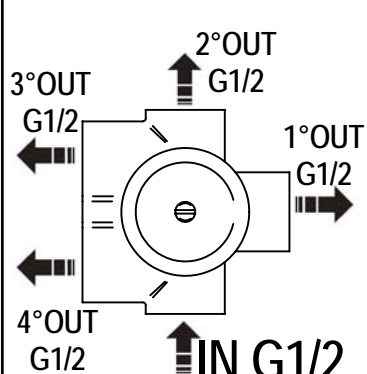

Incassi

Istruzioni di installazione / Installation instruction

**Art. 914016
(2OUT)**

**Art. 034127
(3OUT)**

**Art. 034128
(4OUT)**

Per installatore: Al fine di garantire la durata del prodotto installare rubinetti con filtro da pulire periodicamente. Effettuare risciacquo delle tubazioni prima di installare il prodotto (PUNTO 1). Eventuali residui se finissero all'interno della cartuccia potrebbero causarne il danneggiamento.
For installer: In order to guarantee a long duration of the product install valves with filter, which have to be regularly cleaned (POINT 1). Carry out the rinsing of the pipes before install the tap. Some external materials may damage the cadrige if not removed before the installation.

1 IMPORTANTISSIMO VERY IMPORTANT

2

3

4

X	Y
50-70	60

5

6

MADE IN ITALY

Questo prodotto è stato realizzato interamente in Italia con l'utilizzo di materie prime di altissima qualità

DESIGN

EQB

MADE IN ITALY

This product has been entirely manufactured in Italy, by top quality raw materials.

MADE IN ITALY

Questo prodotto è stato realizzato interamente in Italia con l'utilizzo di materie prime di altissima qualità

DESIGN

EQB

MADE IN ITALY

This product has been entirely manufactured in Italy, by top quality raw materials.