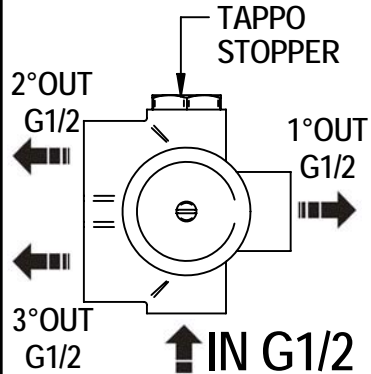

Incassi

Istruzioni di installazione / Installation instruction

**Art. 914016
(2OUT)**

**Art. 034127
(3OUT)**

**Art. 034128
(4OUT)**

Per installatore: Al fine di garantire la durata del prodotto installare rubinetti con filtro da pulire periodicamente. Effettuare risciacquo delle tubazioni prima di installare il prodotto (PUNTO 1). Eventuali residui se finissero all'interno della cartuccia potrebbero causarne il danneggiamento.
For installer: In order to guarantee a long duration of the product install valves with filter, which have to be regularly cleaned (POINT 1). Carry out the rinsing of the pipes before install the tap. Some external materials may damage the cadrige if not removed before the installation.

1 IMPORTANTISSIMO VERY IMPORTANT

2

3

4

X	Y
50-70	60

5

6

MADE IN ITALY

Questo prodotto è stato realizzato interamente in Italia con l'utilizzo di materie prime di altissima qualità

DESIGN

EQB

MADE IN ITALY

This product has been entirely manufactured in Italy, by top quality raw materials.

MADE IN ITALY

Questo prodotto è stato realizzato interamente in Italia con l'utilizzo di materie prime di altissima qualità

DESIGN

EQB

MADE IN ITALY

This product has been entirely manufactured in Italy, by top quality raw materials.