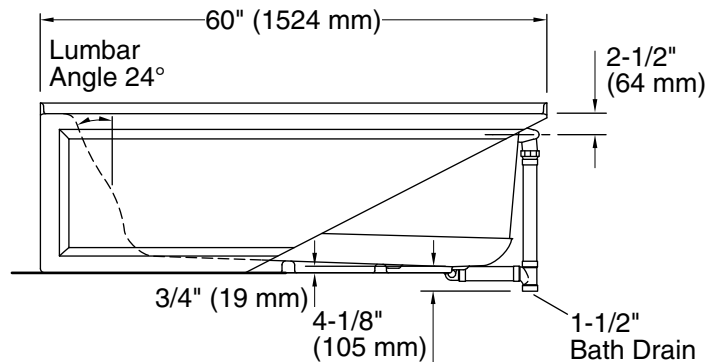

No change in measurements if connected with drain illustrated. (K-7272)

Required Electrical Service

Two dedicated circuits required, protected with Class A Ground-Fault Circuit-Interrupter (GFCI). Outside North America, this device may be known as a Residual Current Device (RCD).

Pump: 120 V, 15 A, 60 Hz
Heater: 120 V, 15 A, 60 Hz

Technical Information

All product dimensions are nominal.

Installation: Three-wall alcove
Drain location: Right
Basin area, bottom: 45-1/8" x 19-11/16" (1146 mm x 500 mm)
Basin area, top: 52-1/8" x 22-1/16" (1324 mm x 560 mm)
Weight: 113 lbs (51.3 kg)
Minimum floor load: 49 lbs/ft² (239.2 kg/m²)
Water depth: 15-1/8" (384 mm)
Water capacity: 57 gal (215.8 L)
Electrical component rating: Pump: 120 V, 7 A, 60 Hz
Heater: 120 V, 12.5 A, 60 Hz, 1500 W
Pump speed: Single
Minimum flat for door: 2" (51 mm)

Notes

Measure your actual product for rough-in details. Install this product according to the installation instructions.
The hot water supply should be 70% of the capacity of the bath or greater. Installations will vary.
ADA compliant when installed to the specific requirements of these regulations.