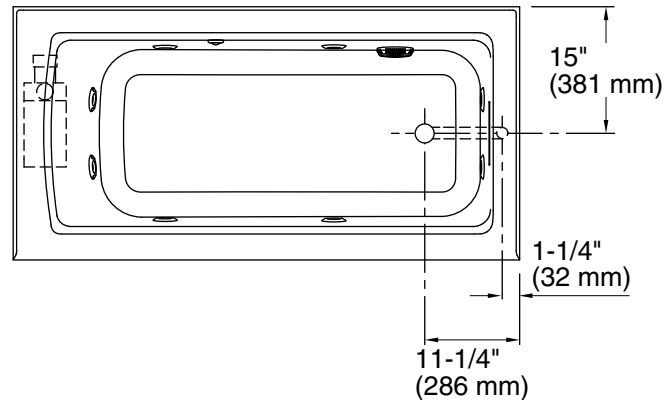

No change in measurements if connected with drain illustrated. (K-7272)

Required Electrical Service

Two dedicated circuits required, protected with Class A Ground-Fault Circuit-Interrupter (GFCI). Outside North America, this device may be known as a Residual Current Device (RCD).

Pump: 120 V, 15 A, 60 Hz
Heater: 120 V, 15 A, 60 Hz

Technical Information

All product dimensions are nominal.

Installation: Three-wall alcove
Drain location: Right
Basin area, bottom: 45-1/8" x 19-11/16" (1146 mm x 500 mm)
Basin area, top: 52-1/8" x 22-1/16" (1324 mm x 560 mm)
Weight: 113 lbs (51.3 kg)
Minimum floor load: 49 lbs/ft² (239.2 kg/m²)
Water depth: 15-1/8" (384 mm)
Water capacity: 57 gal (215.8 L)
Electrical component rating: Pump: 120 V, 7 A, 60 Hz
Heater: 120 V, 12.5 A, 60 Hz, 1500 W
Pump speed: Single
Minimum flat for door: 2" (51 mm)

Notes

Measure your actual product for rough-in details. Install this product according to the installation instructions.
The hot water supply should be 70% of the capacity of the bath or greater. Installations will vary.
ADA compliant when installed to the specific requirements of these regulations.