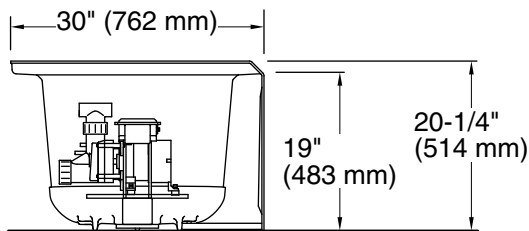

No change in measurements if connected with drain illustrated. (K-7272)

Required Electrical Service

Two dedicated circuits required, protected with Class A Ground-Fault Circuit-Interrupter (GFCI). Outside North America, this device may be known as a Residual Current Device (RCD).

Pump: 120 V, 15 A, 60 Hz
Heater: 120 V, 15 A, 60 Hz

Technical Information

All product dimensions are nominal.

Installation: Three-wall alcove
Drain location: Right
Basin area, bottom: 45-1/8" x 19-11/16" (1146 mm x 500 mm)
Basin area, top: 52-1/8" x 22-1/16" (1324 mm x 560 mm)
Weight: 113 lbs (51.3 kg)
Minimum floor load: 49 lbs/ft² (239.2 kg/m²)
Water depth: 15-1/8" (384 mm)
Water capacity: 57 gal (215.8 L)
Electrical component rating: Pump: 120 V, 7 A, 60 Hz
Heater: 120 V, 12.5 A, 60 Hz, 1500 W
Pump speed: Single
Minimum flat for door: 2" (51 mm)

Notes

Measure your actual product for rough-in details. Install this product according to the installation instructions.
The hot water supply should be 70% of the capacity of the bath or greater. Installations will vary.
ADA compliant when installed to the specific requirements of these regulations.