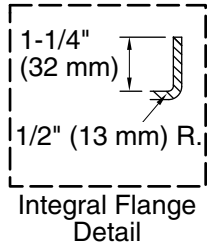

No change in measurements if connected with drain illustrated. (K-7272)

### Technical Information

All product dimensions are nominal.

Installation: Three-wall alcove  
Drain location: Right  
Basin area, bottom: 45-1/8" x 19-11/16" (1146 mm x 500 mm)  
Basin area, top: 52-1/8" x 22-1/16" (1324 mm x 560 mm)  
Weight: 113 lbs (51.3 kg)  
Minimum floor load: 49 lbs/ft<sup>2</sup> (239.2 kg/m<sup>2</sup>)  
Water depth: 15-1/8" (384 mm)  
Water capacity: 57 gal (215.8 L)  
Electrical component rating: Pump: 120 V, 7 A, 60 Hz  
Heater: 120 V, 12.5 A, 60 Hz, 1500 W  
Pump speed: Single  
Minimum flat for door: 2" (51 mm)