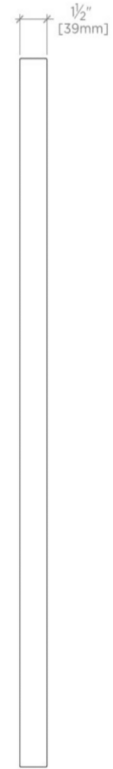

## OPUS

OPMR01

Opus Wood Wall Mounted Stationary Mirror 26 15/16" x 36 1/16" x 1 1/2"

### TECHNICAL DETAILS

Depth / Width: 1 1/2"  
Height: 36 1/16"  
Length: 26 15/16"  
Primary Material: Wood

## OPUS

OPMR01

Opus Wood Wall Mounted Stationary Mirror 26 15/16" x 36 1/16" x 1 1/2"

TOP VIEW

SCALE: 1/2"=1'-0"

FRONT VIEW

SCALE: 1/2"=1'-0"

SIDE VIEW

SCALE: 1/2"=1'-0"