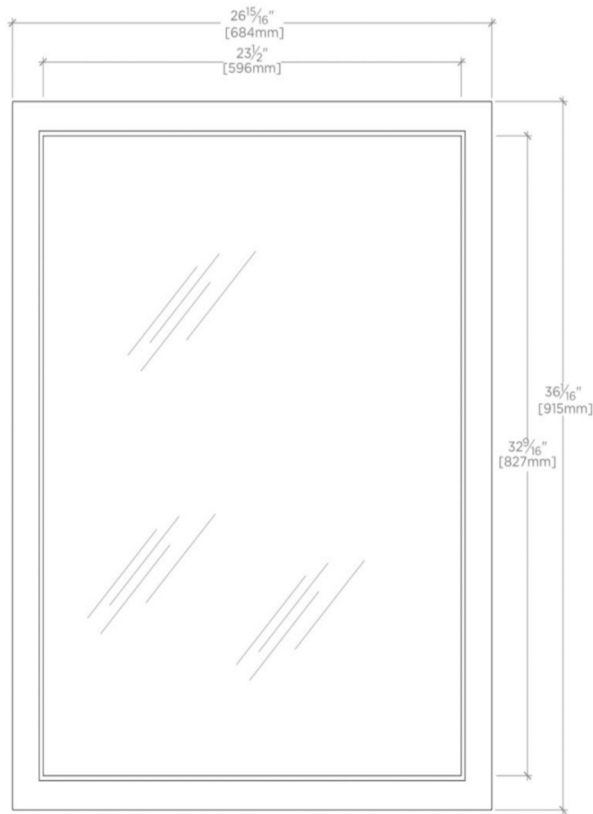

### TECHNICAL DETAILS

Depth / Width: 1 1/2"  
Height: 36 1/16"  
Length: 26 15/16"  
Primary Material: Wood

### PRODUCT FEATURES

27" x 1 1/2" x 36"  
Made of Wood  
Wall Mounted  
99 lb

## OPUS

OPMR01

Opus Wood Wall Mounted Stationary Mirror 26 15/16" x 36 1/16" x 1 1/2"

TOP VIEW

SCALE: 1/2"=1'-0"

FRONT VIEW

SCALE: 1/2"=1'-0"

SIDE VIEW

SCALE: 1/2"=1'-0"