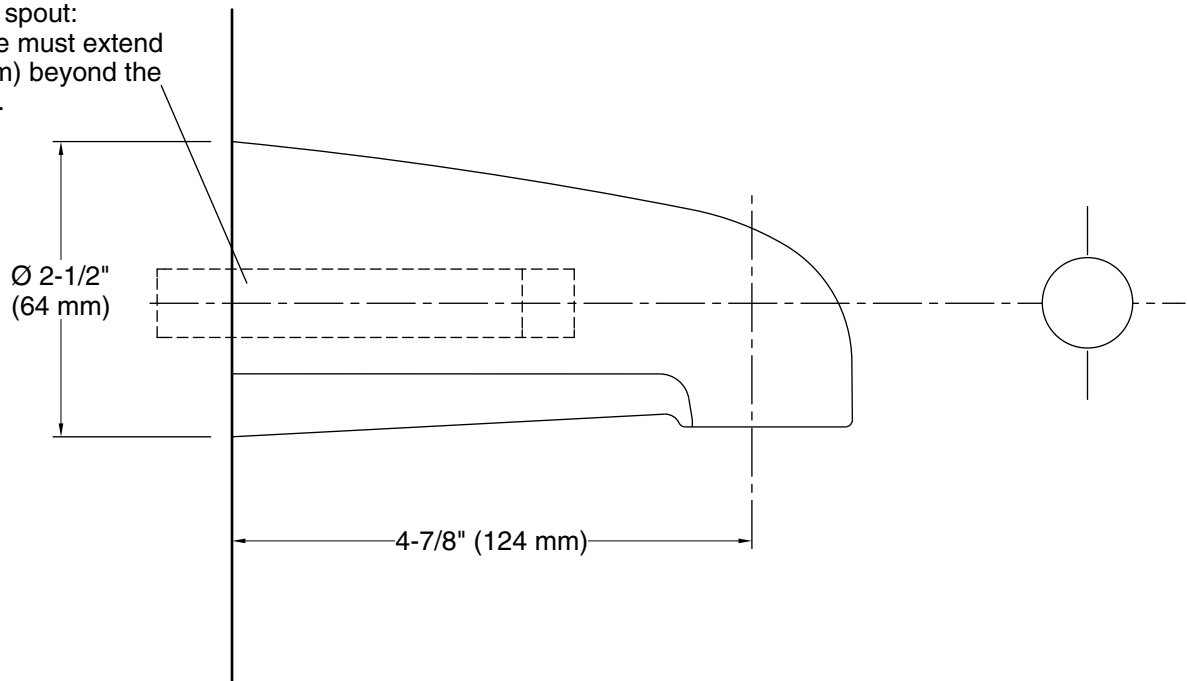

### Features

- 4-5/8" non-diverter bath spout with 1/2" NPT connection.
- Coordinates with Devonshire faucets, accessories, and showering components to complete your bathroom.

For threaded spout:  
1/2" NPT pipe must extend  
3-5/8" (92 mm) beyond the  
finished wall.

### Technical Information

All product dimensions are nominal.