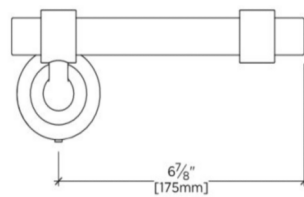

OPUS

Opus Wall Mounted One Arm Paper Holder

OPPH19

SHOWN IN OPUS WALL MOUNTED ONE ARM PAPER HOLDER| OPPH19

TECHNICAL DETAILS

Installation Type: Wall Mounted
Primary Material: Brass ends with glass bar
Suggested Application: Bath

TOP VIEW SCALE: 3"=1'-0"

FRONT VIEW SCALE: 3"=1'-0"

SIDE VIEW SCALE: 3"=1'-0"