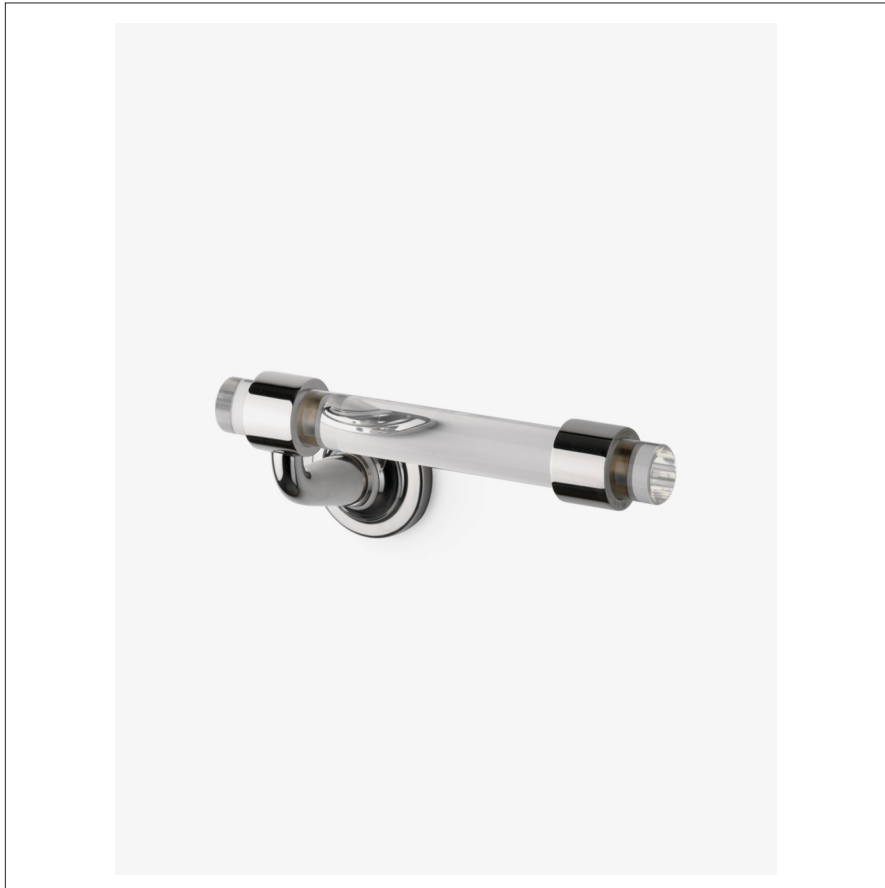

OPUS

Opus Wall Mounted One Arm Paper Holder

OPPH19

SHOWN IN OPUS WALL MOUNTED ONE ARM PAPER HOLDER| OPPH19

TECHNICAL DETAILS

Installation Type: Wall Mounted
Primary Material: Brass ends with glass bar
Suggested Application: Bath

INSPIRATION

Opus incorporates a range of sophisticated aesthetic notes, with graceful curves that create a jewel-like refinement.

PRODUCT FEATURES

Made of Brass
Single Glass Arm
5 lb

Opus Wall Mounted One Arm Paper Holder