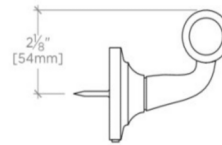

OPUS

Opus Wall Mounted One Arm Paper Holder

OPPH19

SHOWN IN OPUS WALL MOUNTED ONE ARM PAPER HOLDER| OPPH19

TECHNICAL DETAILS

Installation Type: Wall Mounted
Primary Material: Brass ends with glass bar
Suggested Application: Bath

INSPIRATION

Opus incorporates a range of sophisticated aesthetic notes, with graceful curves that create a jewel-like refinement.

PRODUCT FEATURES

Made of Brass
Single Glass Arm
5 lb

Opus Wall Mounted One Arm Paper Holder

TOP VIEW SCALE: 3"=1'-0"

FRONT VIEW SCALE: 3"=1'-0"

SIDE VIEW SCALE: 3"=1'-0"