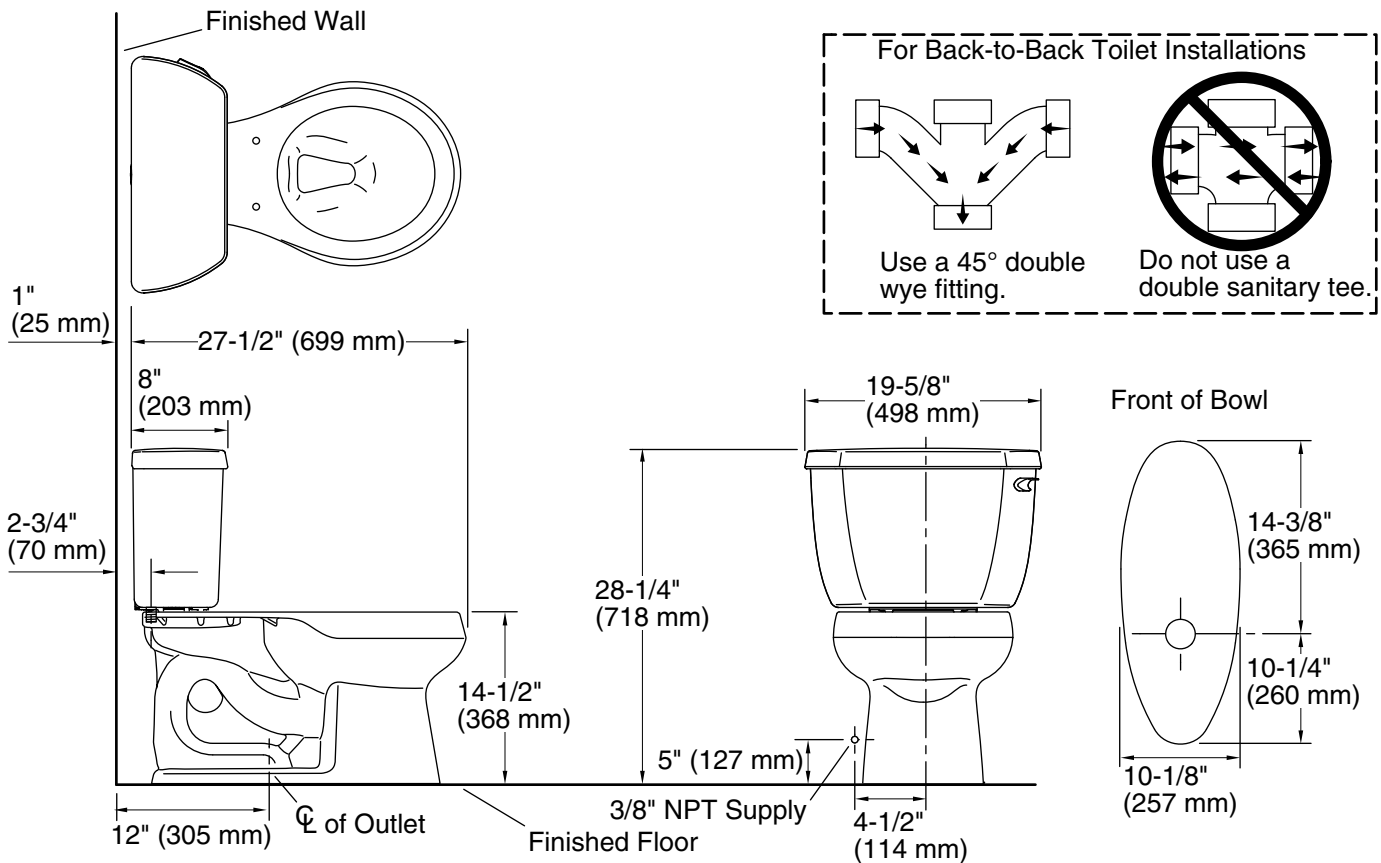

Installation

- Standard 12" (305 mm) rough-in.
- Seat and supply line sold separately.

Water Conservation & Rebates

- Eligible for consumer rebates in some municipalities.

Recommended Products/Accessories

THE BOLD LOOK
OF **KOHLER**®

Technical Information

All product dimensions are nominal.

Toilet type:	Two-piece, Floor-mount
Waste Outlet:	Floor
Bowl shape:	Round-front
Flush type:	Class Five®
Trap passageway:	2-1/8" (54 mm)
Water Consumption	
Full:	1.28 gpf (4.8 lpf)
Water surface size:	10-1/2" x 7-3/4" (267 mm x 197 mm)
Rim to water surface:	5-1/4" (133 mm)
Rough-in:	12" (305 mm)
Seat-mounting holes:	5-1/2" (140 mm)

Notes

Install this product according to the installation instructions.

For back-to-back toilet installations: Use only a 45° double wye fitting.