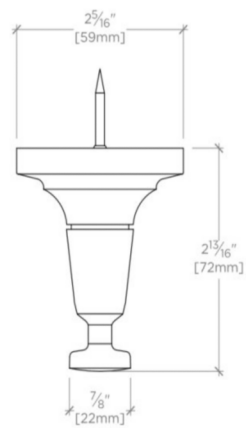

OPUS

Opus Single Robe Hook

OPRH28

SHOWN IN OPUS SINGLE ROBE HOOK| OPRH28

TECHNICAL DETAILS

Installation Type: Wall Mounted
Primary Material: Brass
Suggested Application: Bath

INSPIRATION

Opus incorporates a range of sophisticated aesthetic notes, with graceful curves that create a jewel-like refinement.

PRODUCT FEATURES

Made of Brass
Wall Mounted
4 lb

OPUS

Opus Single Robe Hook

OPRH28

TOP VIEW SCALE: 6"=1'-0"

FRONT VIEW SCALE: 6"=1'-0"

SIDE VIEW SCALE: 6"=1'-0"