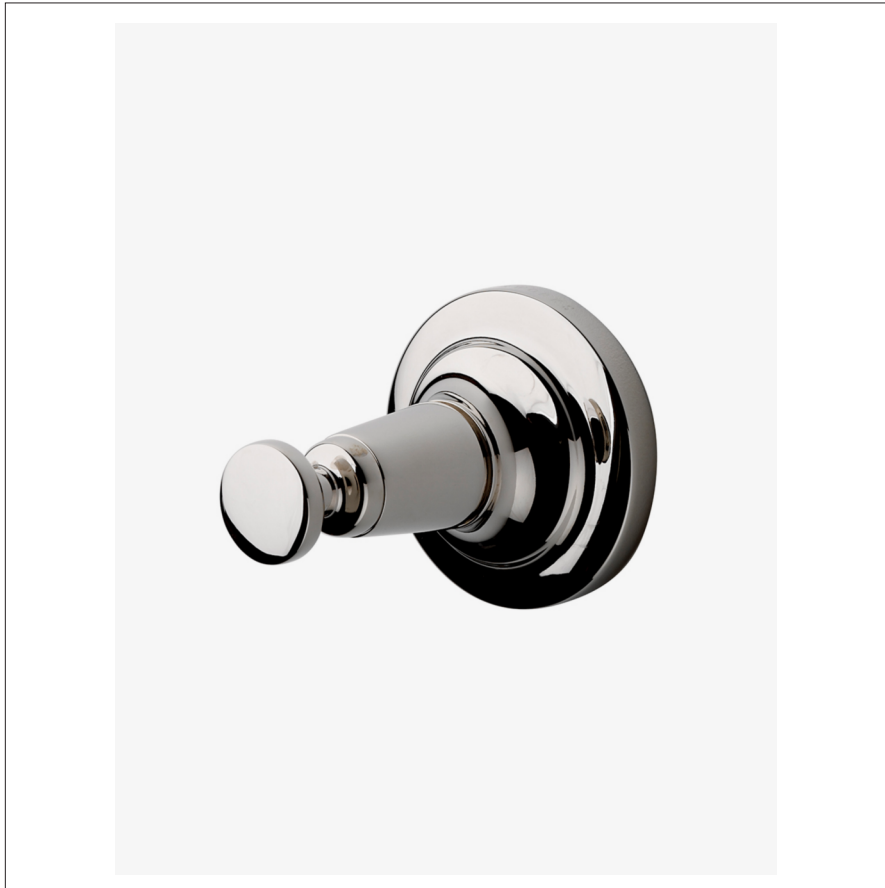

OPUS

Opus Single Robe Hook

OPRH28

SHOWN IN OPUS SINGLE ROBE HOOK| OPRH28

TECHNICAL DETAILS

Installation Type: Wall Mounted
Primary Material: Brass
Suggested Application: Bath

INSPIRATION

Opus incorporates a range of sophisticated aesthetic notes, with graceful curves that create a jewel-like refinement.

PRODUCT FEATURES

Made of Brass
Wall Mounted
4 lb

OPUS

Opus Single Robe Hook

OPRH28

TOP VIEW SCALE: 6"=1'-0"

FRONT VIEW SCALE: 6"=1'-0"

SIDE VIEW SCALE: 6"=1'-0"