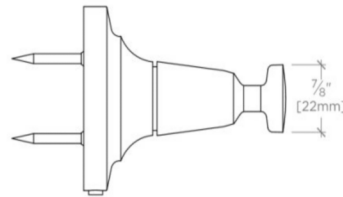

OPUS

Opus Single Robe Hook

OPRH28

SHOWN IN OPUS SINGLE ROBE HOOK| OPRH28

TECHNICAL DETAILS

Installation Type: Wall Mounted
Primary Material: Brass
Suggested Application: Bath

INSPIRATION

Opus incorporates a range of sophisticated aesthetic notes, with graceful curves that create a jewel-like refinement.

PRODUCT FEATURES

Made of Brass
Wall Mounted
4 lb

OPUS

Opus Single Robe Hook

OPRH28

TOP VIEW SCALE: 6"=1'-0"

FRONT VIEW SCALE: 6"=1'-0"

SIDE VIEW SCALE: 6"=1'-0"