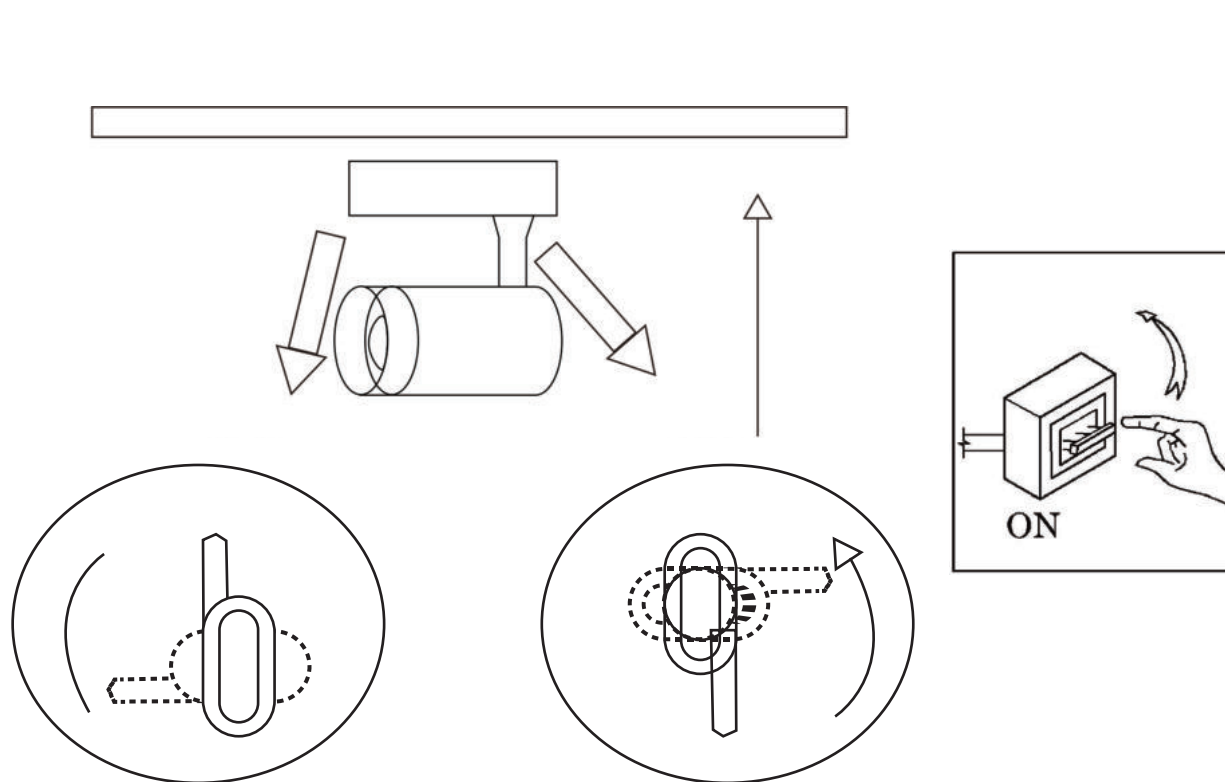

ASSEMBLY INSTRUCTION / ИНСТРУКЦИЯ

A1710PL-1BK	A1720PL-1BK	A1730PL-1BK	A1613PL-1BK	A1640PL-1BK	A2324PL-1BK
A1710PL-1WH	A1720PL-1WH	A1730PL-1WH	A1613PL-1WH	A1640PL-1WH	A2324PL-1WH
A2310PL-1BK	A2320PL-1BK	A2330PL-1BK	A1632PL-1BK	A2315PL-1BK	
A2310PL-1WH	A2320PL-1WH	A2330PL-1WH	A1632PL-1WH	A2315PL-1WH	
A1711PL-1BK	A1721PL-1BK	A1731PL-1BK			
A1711PL-1WH	A1721PL-1WH	A1731PL-1WH			
A2311PL-1BK	A2321PL-1BK	A2331PL-1BK			
A2311PL-1WH	A2321PL-1WH	A2331PL-1WH			

Warning:

1. Turn off the main power at the circuit breaker before installing in order to prevent possible shock;
2. Don't exceed the rated voltage 230V;
3. Don't install on haven't finished ceiling and loose wood ceiling;
4. Do not use corrosive liquids to clean fixture such as acid, and alkaline liquids. Please use soft cloth when cleaning.