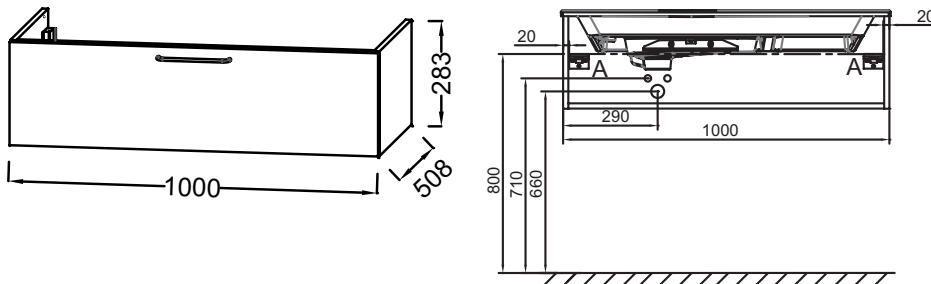

EB2516-R8

Collection: ODÉON RIVE GAUCHE

Finish*:

Main features:

Features

- DIMENSIONS: 100 x 50.80 x 28.30 cm
- MATERIAL: Lacquer or melamine
- NORMS AND REGULATION: NF
- VERSION: Gold handle
- INSIDE FINISH: Grey
- ADDITIONAL INFORMATION: tap, vanity top/basin and fixings set not included
- WEIGHT: 19.9 kg
- INSTALLATION TYPE: Wall-hung
- STORAGE TYPE: Drawer
- HANDLE : Attached wire handle
- FIXING: Installer selects fixings set according to wall support

Technical drawing

Product Specification: Base unit for vanity top 100 cm, 1 drawer, gold wire handle. EB2516-R8. Collection: ODÉON RIVE GAUCHE. DIMENSIONS: 100 x 50.80 x 28.30 cm. WEIGHT: 19.9 kg. MATERIAL: Lacquer or melamine. INSTALLATION TYPE: Wall-hung. NORMS AND REGULATION: NF. STORAGE TYPE: Drawer. VERSION: Gold handle. HANDLE : Attached wire handle. INSIDE FINISH: Grey. FIXING: Installer selects fixings set according to wall support. ADDITIONAL INFORMATION: tap, vanity top/basin and fixings set not included.