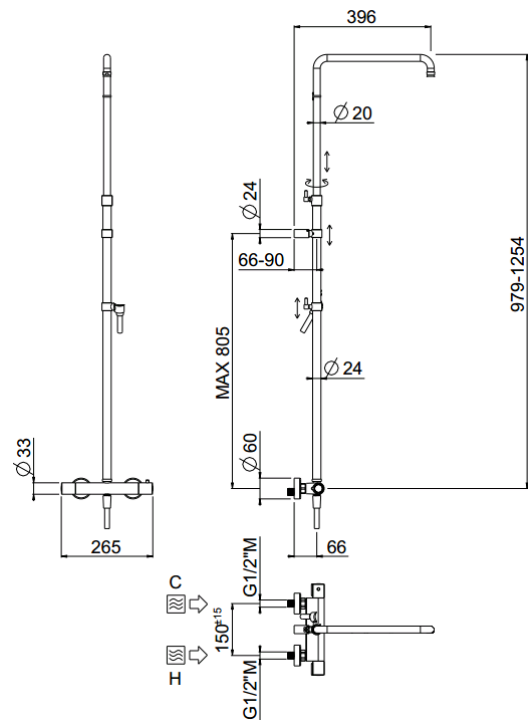

## TECHNICAL INFORMATION

Bridge telescopic shower column including exposed thermostatic mixer with diverter and brass handles, turning bar with adjustable mounting. Without shower and hand shower. Smooth double anti-torsion PVC flexible hose, cm 150. CHROME

## TECHNICAL DRAWING