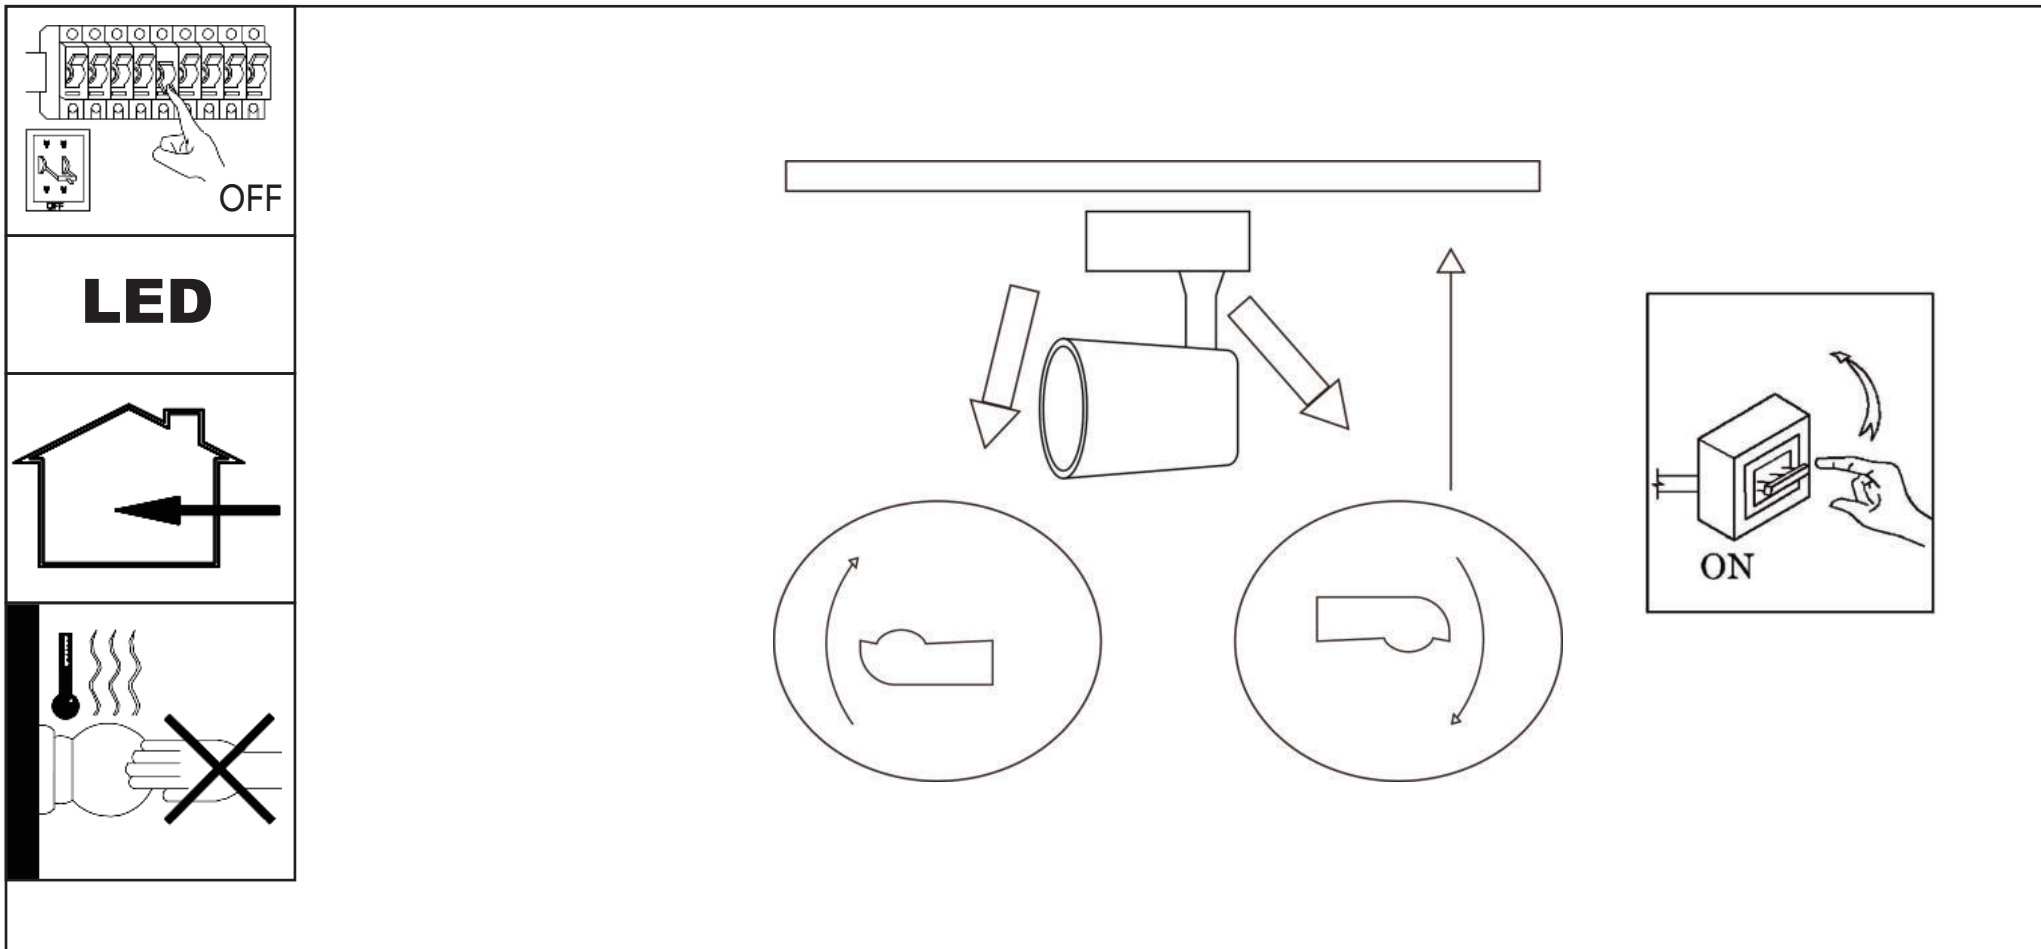

ASSEMBLY INSTRUCTION / ИНСТРУКЦИЯ

A1810PL-1BK
A1810PL-1WH
A1811PL-1BK
A1811PL-1WH

A1820PL-1BK
A1820PL-1WH
A1821PL-1BK
A1821PL-1WH

A1830PL-1BK
A1830PL-1WH
A1831PL-1BK
A1831PL-1WH

Warning:

1. Turn off the main power at the circuit breaker before installing in order to prevent possible shock;
2. Don't exceed the rated voltage 230V;
3. Don't install on haven't finished ceiling and loose wood ceiling;
4. Do not use corrosive liquids to clean fixture such as acid, and alkaline liquids. Please use soft cloth when cleaning.