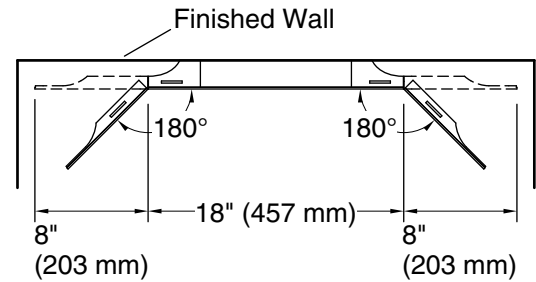

Required Electrical Service

One dedicated circuit required, protected with Class A Ground-Fault Circuit-Interrupter (GFCI). Outside North America, this device may be known as a Residual Current Device (RCD).

Lights: 120 V, 15 A, 60 Hz

Technical Information

All product dimensions are nominal.

Mirror type: Wall-mirror pivot

Bluetooth® range: 33 ft (0.8 m)

Bluetooth® version: 4.0

Lighting included: Yes

Electrical component rating: Lights: 120 V, 0.3 A, 60 Hz, 36 W

Notes

Install this product according to the installation instructions.

Select the type of fastener based on the wall material. A minimum 20 lb (9.07 kg) load bearing fastener is recommended.

Install the fastener to a stud to avoid possible property and product damage.