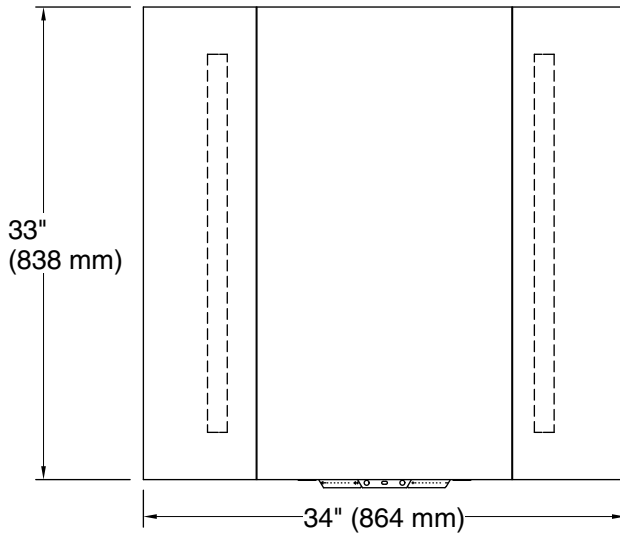

Required Electrical Service

One dedicated circuit required, protected with Class A Ground-Fault Circuit-Interrupter (GFCI). Outside North America, this device may be known as a Residual Current Device (RCD).

Lights: 120 V, 15 A, 60 Hz

Technical Information

All product dimensions are nominal.

Mirror type: Wall-mirror pivot

Bluetooth® range: 33 ft (0.8 m)

Bluetooth® version: 4.0

Lighting included: Yes

Electrical component rating: Lights: 120 V, 0.3 A, 60 Hz, 36 W

Notes

Install this product according to the installation instructions.

Select the type of fastener based on the wall material. A minimum 20 lb (9.07 kg) load bearing fastener is recommended.

Install the fastener to a stud to avoid possible property and product damage.