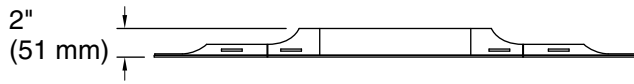

Required Electrical Service

One dedicated circuit required, protected with Class A Ground-Fault Circuit-Interrupter (GFCI). Outside North America, this device may be known as a Residual Current Device (RCD).

Lights: 120 V, 15 A, 60 Hz

Technical Information

All product dimensions are nominal.

Mirror type: Wall-mirror pivot

Bluetooth® range: 33 ft (0.8 m)

Bluetooth® version: 4.0

Lighting included: Yes

Electrical component rating: Lights: 120 V, 0.3 A, 60 Hz, 36 W

Notes

Install this product according to the installation instructions.

Select the type of fastener based on the wall material. A minimum 20 lb (9.07 kg) load bearing fastener is recommended.

Install the fastener to a stud to avoid possible property and product damage.