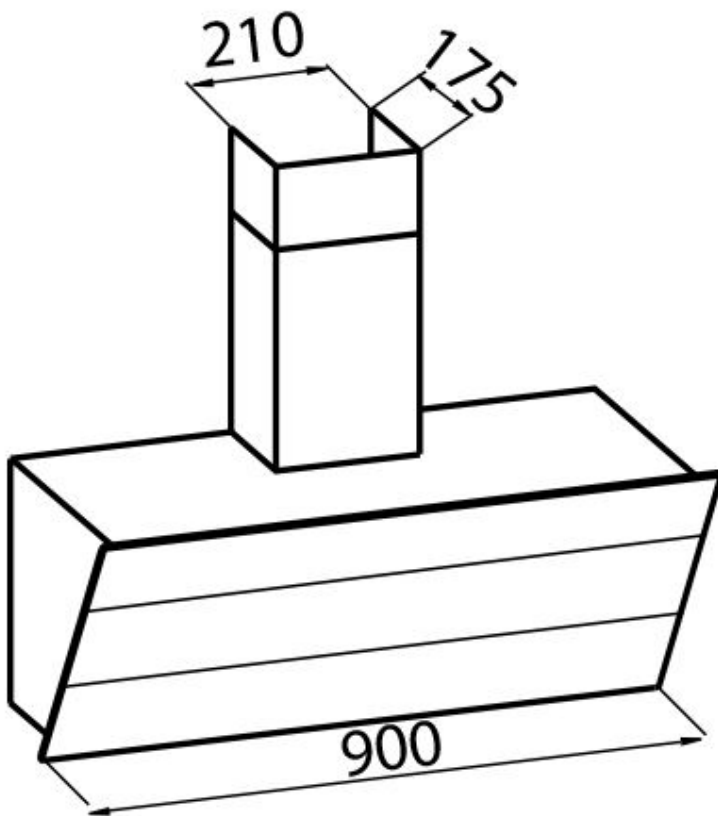

TECHNICAL DATA