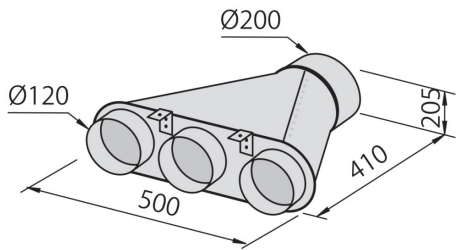

Collector for 3 pipes 2524 000