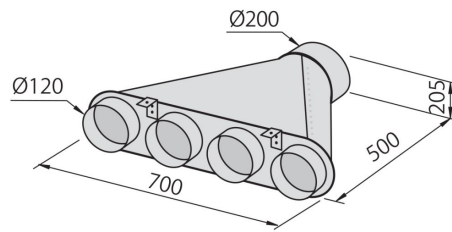

Collector for 4 pipes 2525 000