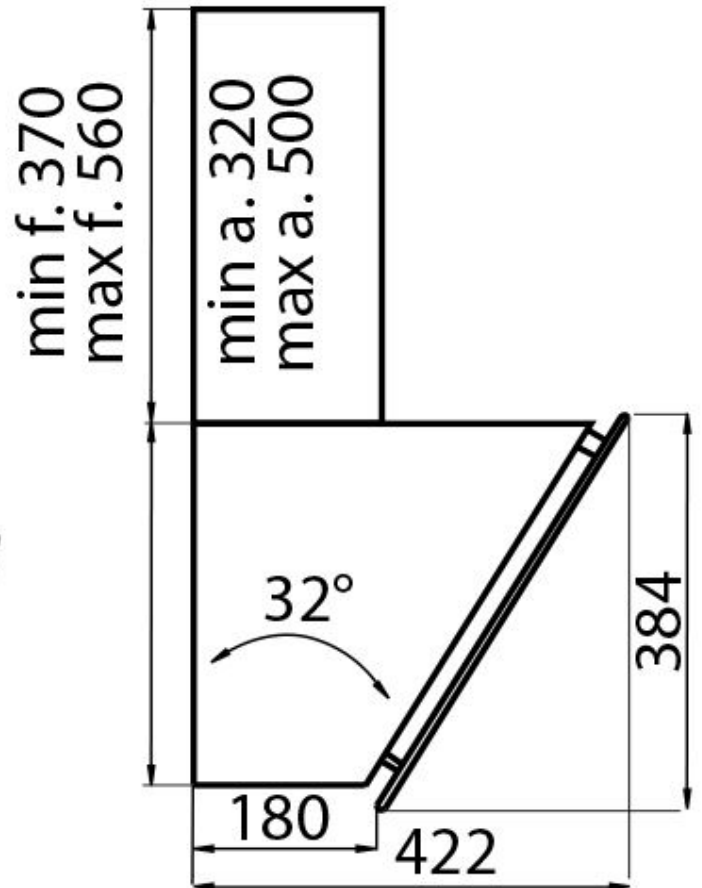

TECHNICAL DATA