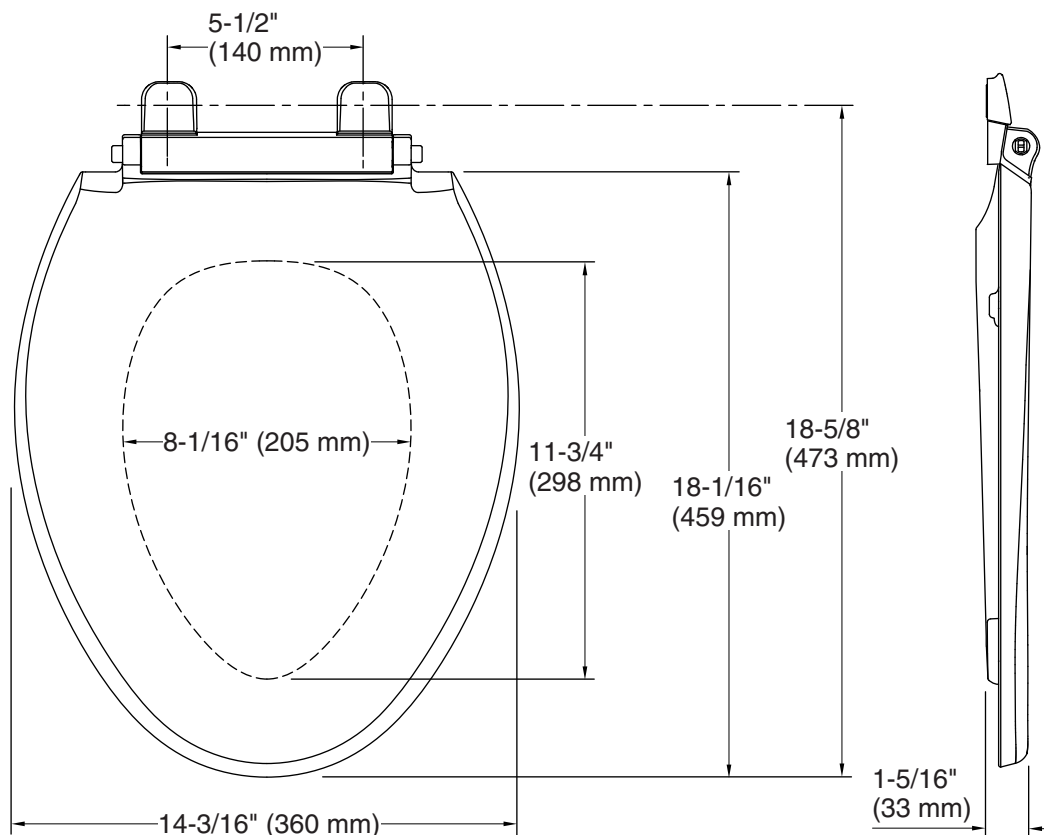

Glenbury™ Quick-Release™

Elongated Toilet Seat
K-2598

Features

- Grip-Tight bumpers hold seat firmly in place.
- Quick-Release™ hinges allow seat to be unlatched from toilet for easy removal and convenient cleaning; no tools required.
- Quick-Attach® hardware for fast and secure installation.
- Color-matched plastic hinges.

Color	Code	Description
-------	------	-------------

	0	White
--	---	-------

Technical Information

All product dimensions are nominal.

Seat shape type: Elongated

Seat front type: Closed-front

Seat-mounting holes: 5-1/2" (140 mm)