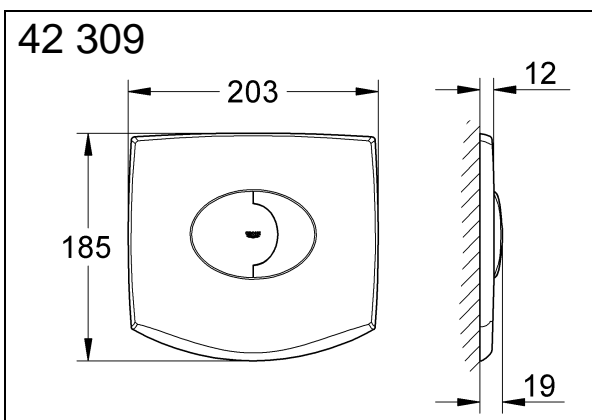

Bitte diese Anleitung an den Benutzer der Armatur weitergeben!
Please pass these instructions on to the end user of the fitting!
S.v.p remettre cette instruction à l'utilisateur de la robinetterie!