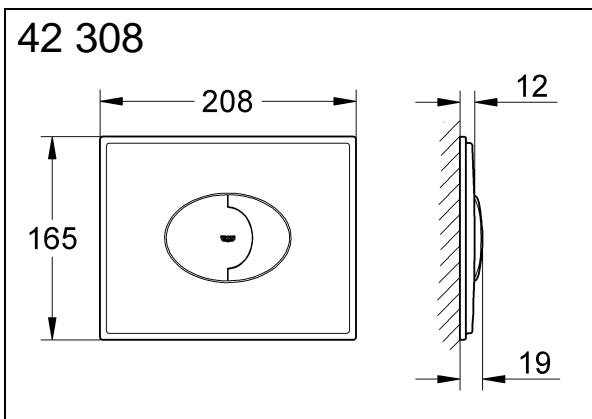

Bitte diese Anleitung an den Benutzer der Armatur weitergeben!
Please pass these instructions on to the end user of the fitting!
S.v.p remettre cette instruction à l'utilisateur de la robinetterie!