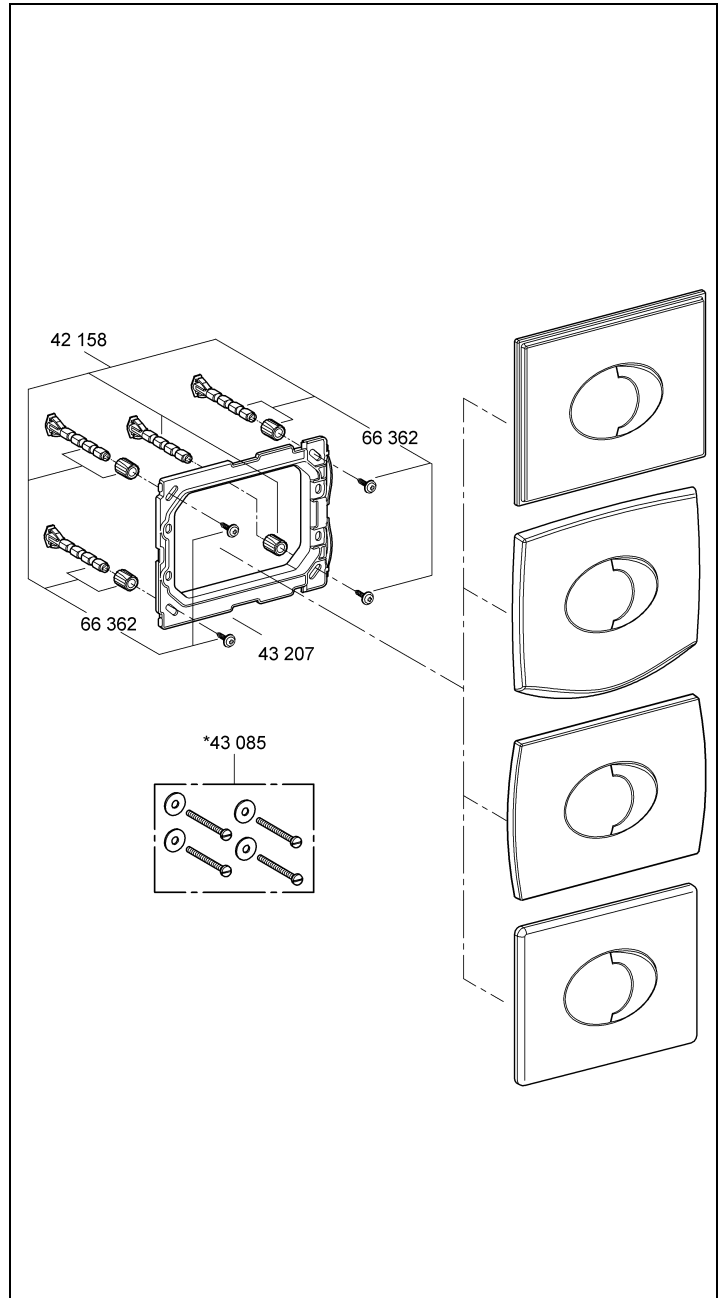

Bitte diese Anleitung an den Benutzer der Armatur weitergeben!
Please pass these instructions on to the end user of the fitting!
S.v.p remettre cette instruction à l'utilisateur de la robinetterie!