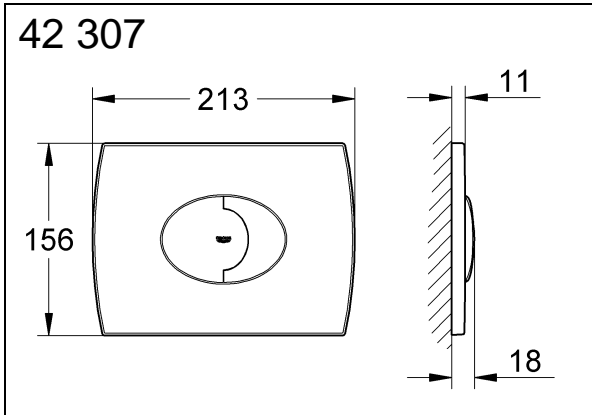

Bitte diese Anleitung an den Benutzer der Armatur weitergeben!
Please pass these instructions on to the end user of the fitting!
S.v.p remettre cette instruction à l'utilisateur de la robinetterie!