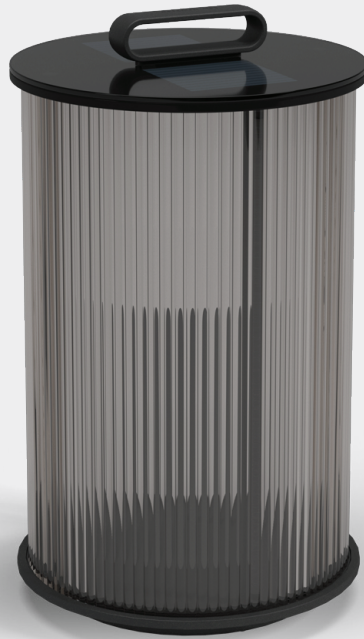

AMBIENT LINE TALL GLASS LANTERN

DIAMETER	31cm / 12"	ARTICLE NUMBER
HEIGHT	53cm / 21"	100507 : Ambient Line Tall Glass Lantern
PRODUCT WEIGHT	11kg / 24lb	MATERIALS
CBM / CCF	0.10m ³ / 3.7ft ³	Meteor colour powder coated aluminium frame. Grey colour, reeded glass shade.
NUMBER OF LED'S	18	Solar & mains power rechargeable LED light unit. Radio frequency remote control with 8 light output settings. Working distance for remote control of up to 20 metres.
COLOUR TEMPERATURE	2700K	Adaptor Input 100V - 240V DC / Adaptor Output 4.2V Battery life of approximately 8 hours on maximum light setting.
LUMENS	100 min - 180 max	WARRANTY / MAINTENANCE
BATTERY TYPE	Li-Ion	See gloster.com for warranty terms & maintenance instructions.
IP RATING	IP64	
DESIGNER	Sebastian Herkner	
ASSEMBLY	Not Required	

FRAME / GLASS COLOUR