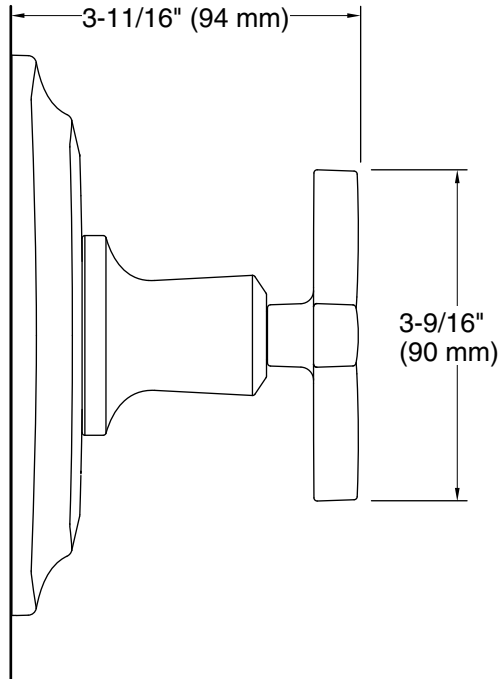

Installation

- Trim set requires valve to complete installation (sold separately).
- Patented K-joint installation technology ensures consistent trim appearance, regardless of variability in valve rough-in.

Technical Information

All product dimensions are nominal.

Notes

Install this product according to the installation instructions.

ADA compliant when installed to the specific requirements of these regulations.