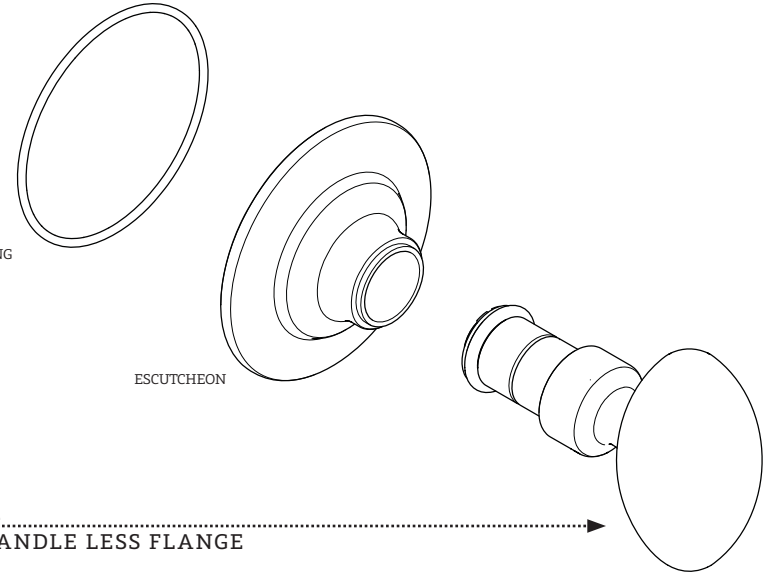

## KIT COMPONENTS

**103899\***

EGG HANDLE

O-RING

ESCUTCHEON

**048771**

EGG HANDLE LESS FLANGE

ESTB. 1978

**STYLES: OPVC38, OPVC50**

\*FINISH/COLOR MUST BE SPECIFIED WHEN ORDERING  
++SUPPLIED AS A PAIR

**SERVICE PARTS INDEX**

<u>STYLE</u>	<u>DESCRIPTION</u>	<u>PG</u>
103899*	EGG HANDLE	3
048771	EGG HANDLE LESS FLANGE	4
103900	HANDLE CONNECTOR	2
103918*	METAL LEVER HANDLE	5
103917*	METAL LEVER HANDLE LESS FLANGE	6