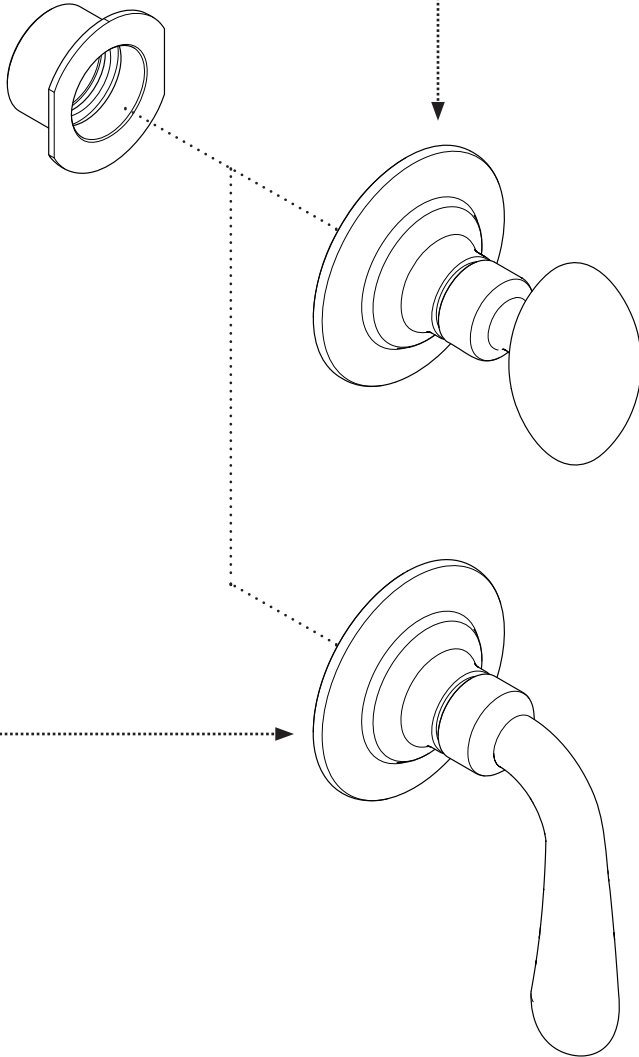

## MAIN KITS

**103899\***

EGG HANDLE

**103900**

HANDLE  
CONNECTOR

**103918\***

METAL LEVER HANDLE

**STYLES: OPVC38, OPVC50**

## KIT COMPONENTS

**103899\***

EGG HANDLE

O-RING

ESCUTCHEON

**048771**

EGG HANDLE LESS FLANGE

ESTB. 1978

**STYLES: OPVC38, OPVC50**

\*FINISH/COLOR MUST BE SPECIFIED WHEN ORDERING  
++SUPPLIED AS A PAIR

**SERVICE PARTS INDEX**

<u>STYLE</u>	<u>DESCRIPTION</u>	<u>PG</u>
103899*	EGG HANDLE	3
048771	EGG HANDLE LESS FLANGE	4
103900	HANDLE CONNECTOR	2
103918*	METAL LEVER HANDLE	5
103917*	METAL LEVER HANDLE LESS FLANGE	6