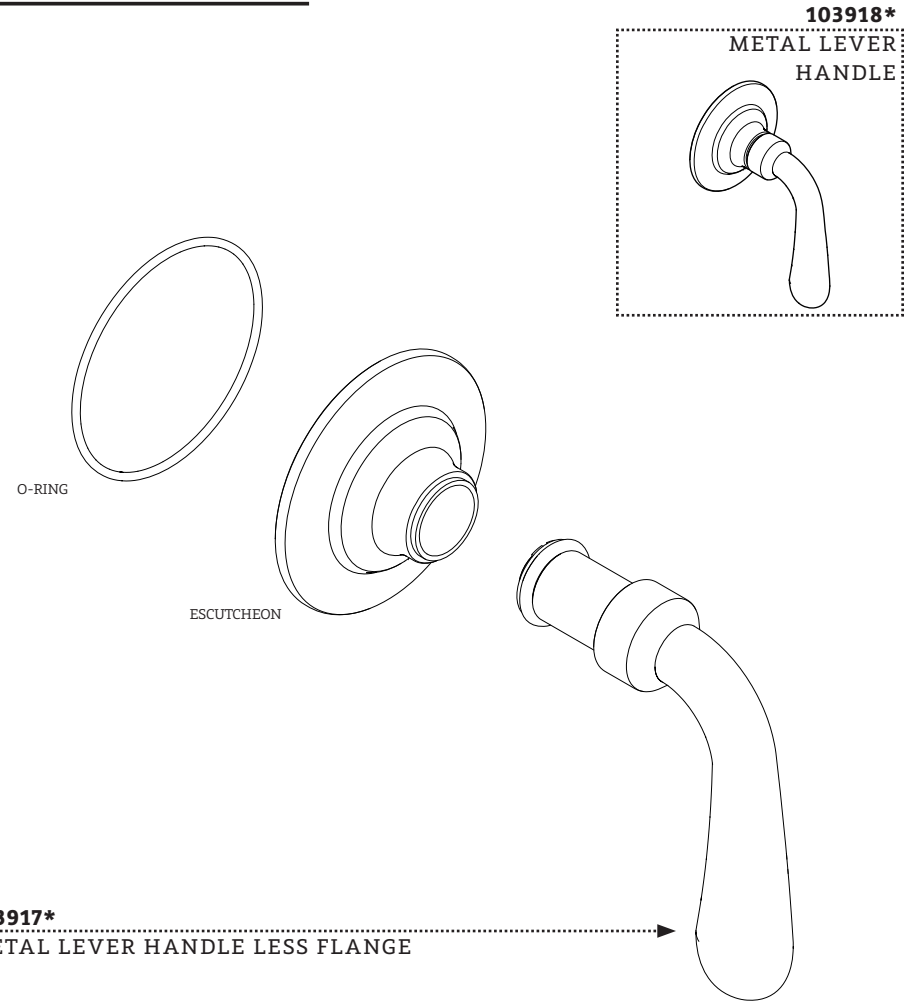

## KIT COMPONENTS

**103899\***

EGG HANDLE

O-RING

ESCUTCHEON

**048771**

EGG HANDLE LESS FLANGE

ESTB. 1978

WATERWORKS

**KIT COMPONENTS**

**STYLES: OPVC38, OPVC50**

\*FINISH/COLOR MUST BE SPECIFIED WHEN ORDERING  
++SUPPLIED AS A PAIR

**KIT COMPONENTS**

ESTB. 1978

WATERWORKS

**KIT COMPONENTS**

**STYLES: OPVC38, OPVC50**

\*FINISH/COLOR MUST BE SPECIFIED WHEN ORDERING  
++SUPPLIED AS A PAIR

**SERVICE PARTS INDEX**

<u>STYLE</u>	<u>DESCRIPTION</u>	<u>PG</u>
103899*	EGG HANDLE	3
048771	EGG HANDLE LESS FLANGE	4
103900	HANDLE CONNECTOR	2
103918*	METAL LEVER HANDLE	5
103917*	METAL LEVER HANDLE LESS FLANGE	6