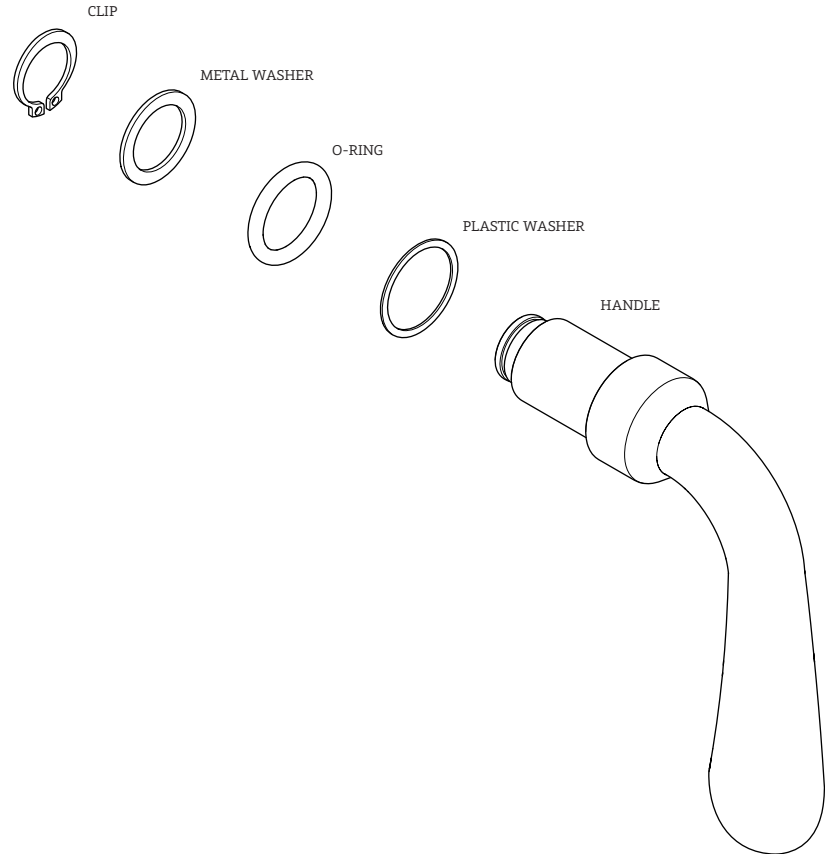

## KIT COMPONENTS

**103899\***

EGG HANDLE

O-RING

ESCUTCHEON

**048771**

EGG HANDLE LESS FLANGE

ESTB. 1978

WATERWORKS

**KIT COMPONENTS**

**STYLES: OPVC38, OPVC50**

\*FINISH/COLOR MUST BE SPECIFIED WHEN ORDERING  
++SUPPLIED AS A PAIR

**KIT COMPONENTS**

ESTB. 1978

WATERWORKS

**KIT COMPONENTS**

**STYLES: OPVC38, OPVC50**

\*FINISH/COLOR MUST BE SPECIFIED WHEN ORDERING  
++SUPPLIED AS A PAIR

**SERVICE PARTS INDEX**

<u>STYLE</u>	<u>DESCRIPTION</u>	<u>PG</u>
103899*	EGG HANDLE	3
048771	EGG HANDLE LESS FLANGE	4
103900	HANDLE CONNECTOR	2
103918*	METAL LEVER HANDLE	5
103917*	METAL LEVER HANDLE LESS FLANGE	6