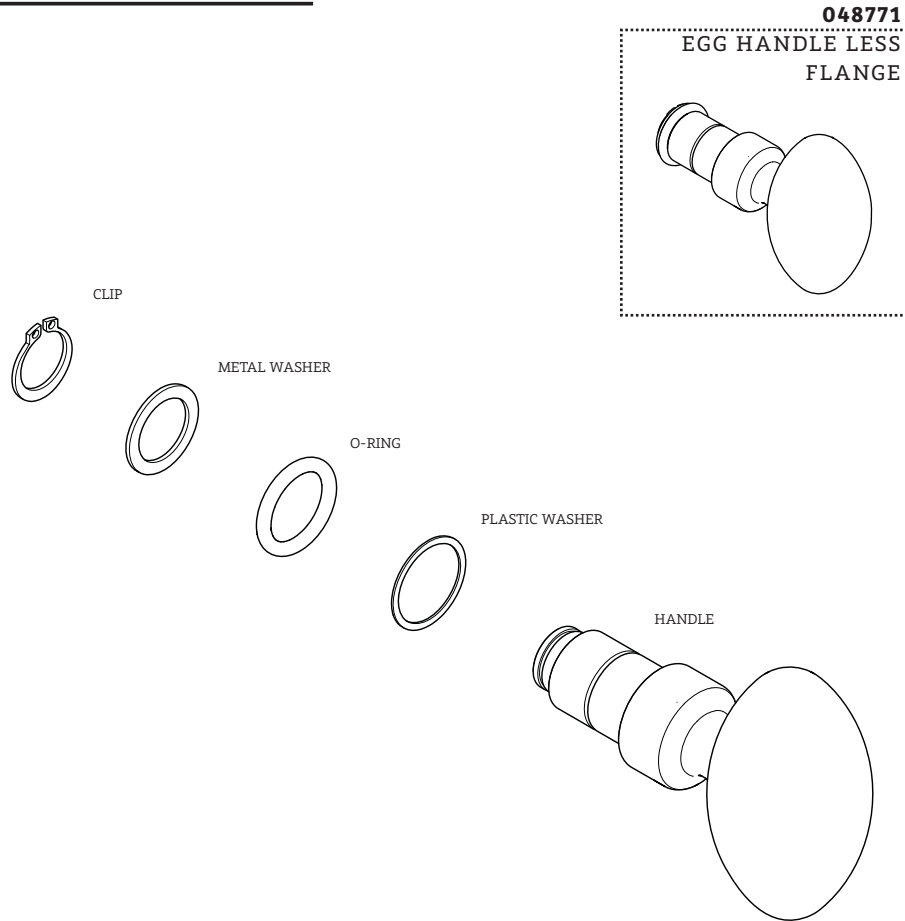

## MAIN KITS

**103899\***

EGG HANDLE

**103900**

HANDLE  
CONNECTOR

**103918\***

METAL LEVER HANDLE

**STYLES: OPVC38, OPVC50**

## KIT COMPONENTS

**103899\***

EGG HANDLE

O-RING

ESCUTCHEON

**048771**

EGG HANDLE LESS FLANGE

ESTB. 1978

WATERWORKS

**KIT COMPONENTS**

**STYLES: OPVC38, OPVC50**

\*FINISH/COLOR MUST BE SPECIFIED WHEN ORDERING  
++SUPPLIED AS A PAIR

**KIT COMPONENTS**

ESTB. 1978

WATERWORKS

**KIT COMPONENTS**

**STYLES: OPVC38, OPVC50**

\*FINISH/COLOR MUST BE SPECIFIED WHEN ORDERING  
++SUPPLIED AS A PAIR

**SERVICE PARTS INDEX**

<u>STYLE</u>	<u>DESCRIPTION</u>	<u>PG</u>
103899*	EGG HANDLE	3
048771	EGG HANDLE LESS FLANGE	4
103900	HANDLE CONNECTOR	2
103918*	METAL LEVER HANDLE	5
103917*	METAL LEVER HANDLE LESS FLANGE	6