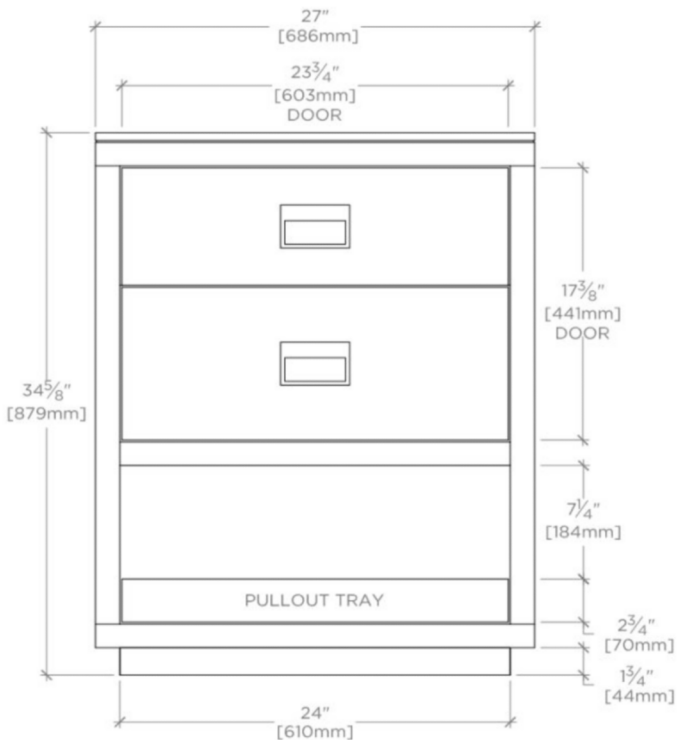

### TECHNICAL DETAILS

Assembly / Configuration: Single  
Fitting Hole Configuration / Number: Three lavatory holes drilled in the back center of the top  
Hardware Primary Material: Brass  
Hardware Shape: Pull  
Hinge Primary Material: Brass  
Depth / Width: 21"  
Height: 34 5/8"  
Installation Type: Freestanding  
Leg Material: Wood  
Length: 27"  
Number of Holes: Three Hole  
Number of Legs: Zero  
Outer Rim Shape: Rectangular  
Primary Material: Wood / Corian  
Rough-in Supply Height Recommended: 23"  
Rough-in Waste Height Recommended: 21"  
Sink Visibility: N  
Storage Type: Cabinet  
Suggested Application: Bath

### PRODUCT FEATURES

The Opus Single Vanity is both practical and modern.  
Includes an SALV24 sink with a 3-hole cutout in a Glacier White Corian top.  
Deep exposed shelf for storage.  
Offered finished in White or Oak.  
Corian top can be custom ordered with single-hole cutout or with no holes for use with wall-mounted Fittings.

## OPUS

OPVN01

Opus Single Wood Vanity 27" x 21" x 34 5/8" with Corian Top and Saxby Sink

TOP VIEW

SCALE: 1"=1'-0"

FRONT VIEW

SCALE: 1"=1'-0"

SIDE VIEW

SCALE: 1"=1'-0"