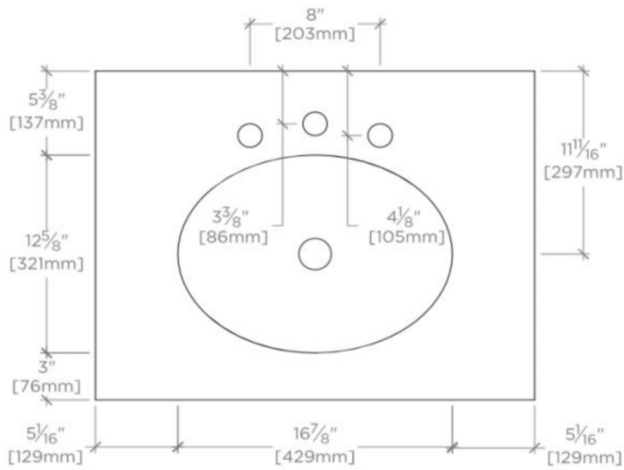

### TECHNICAL DETAILS

Assembly / Configuration: Single  
Fitting Hole Configuration / Number: Three lavatory holes drilled in the back center of the top  
Hardware Primary Material: Brass  
Hardware Shape: Pull  
Hinge Primary Material: Brass  
Depth / Width: 21"  
Height: 34 5/8"  
Installation Type: Freestanding  
Leg Material: Wood  
Length: 27"  
Number of Holes: Three Hole  
Number of Legs: Zero  
Outer Rim Shape: Rectangular  
Primary Material: Wood / Corian  
Rough-in Supply Height Recommended: 23"  
Rough-in Waste Height Recommended: 21"  
Sink Visibility: N  
Storage Type: Cabinet  
Suggested Application: Bath

## OPUS

OPVN01

Opus Single Wood Vanity 27" x 21" x 34 5/8" with Corian Top and Saxby Sink

TOP VIEW

SCALE: 1"=1'-0"

FRONT VIEW

SCALE: 1"=1'-0"

SIDE VIEW

SCALE: 1"=1'-0"