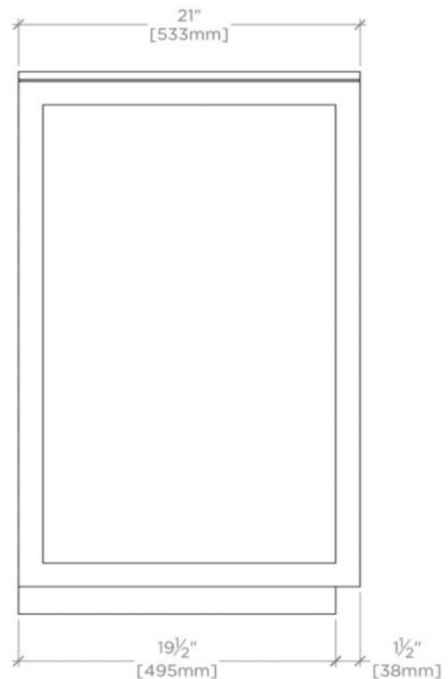

## OPUS

OPVN01

Opus Single Wood Vanity 27" x 21" x 34 5/8" with Corian Top and Saxby Sink

### TECHNICAL DETAILS

Assembly / Configuration: Single  
Fitting Hole Configuration / Number: Three lavatory holes drilled in the back center of the top  
Hardware Primary Material: Brass  
Hardware Shape: Pull  
Hinge Primary Material: Brass  
Depth / Width: 21"  
Height: 34 5/8"  
Installation Type: Freestanding  
Leg Material: Wood  
Length: 27"  
Number of Holes: Three Hole  
Number of Legs: Zero  
Outer Rim Shape: Rectangular  
Primary Material: Wood / Corian  
Rough-in Supply Height Recommended: 23"  
Rough-in Waste Height Recommended: 21"  
Sink Visibility: N  
Storage Type: Cabinet  
Suggested Application: Bath

## OPUS

OPVN01

Opus Single Wood Vanity 27" x 21" x 34 5/8" with Corian Top and Saxby Sink

TOP VIEW

SCALE: 1"=1'-0"

FRONT VIEW

SCALE: 1"=1'-0"

SIDE VIEW

SCALE: 1"=1'-0"