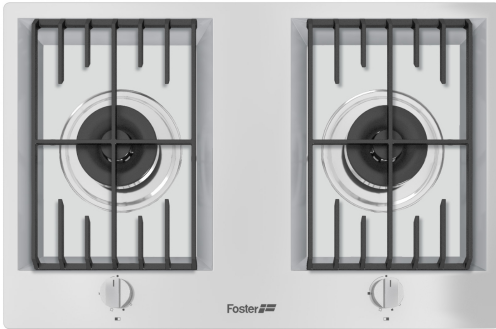

Cooker hob FL 7203 032

Cooker hobs

Code: 7203 032

DETAILS

Finish Foster brushed

Material AISI 304 stainless steel

Texture Satin

Supply 220-240 V; 50.60 Hz

Edge/Installation Type Standard (8 mm Edge)

Dimensions 760x500 mm

Base size 76cm

Heating element two burners

Built-in hole 740x480 mm

Grids Cast iron grids and enamelled burner covers

Total power 10.000 W

Dual 2x5.000 W

Safety Safety valve with quick-acting thermocouple

Ignition Electric ignition under knob

Gas type Tested for installation with natural gas, LPG nozzle set included.

Type Gas Hob

EQUIPMENT

2 x Cast iron wok support 9601
727

Cast iron grids Cast-iron is the ideal material for an hob grid, this due to the manifold properties characterising it: high heat capacity that improves cooking performance; high weight and stability that improve safety; sturdiness that preserves the hob's original aspect over time; easy cleaning.