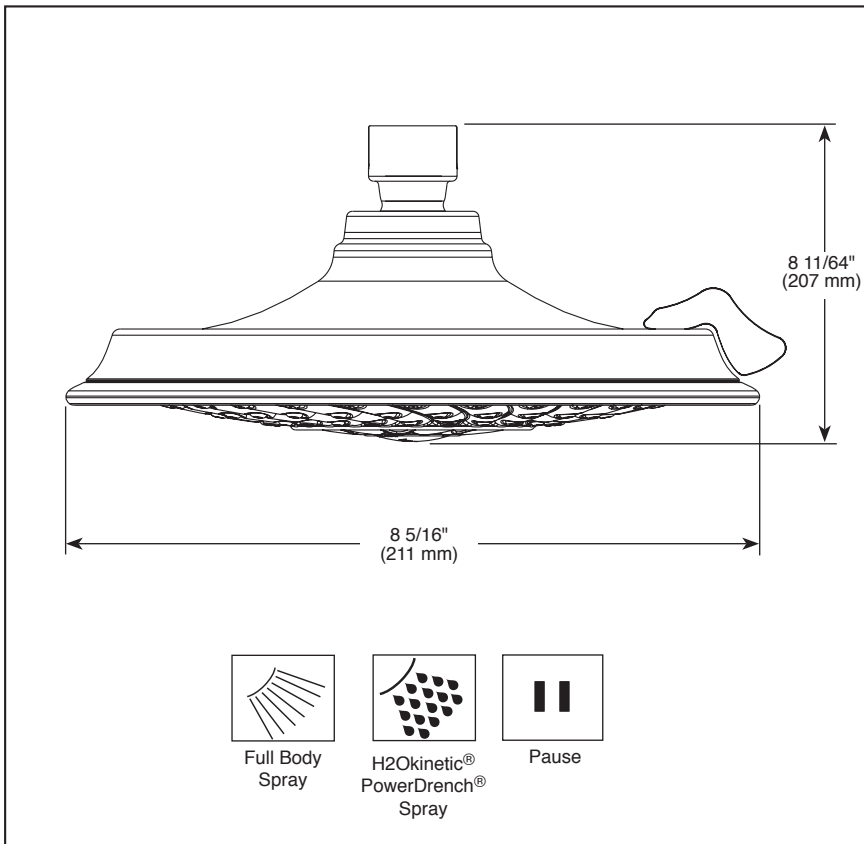

75354C▲

Submitted Model No.: _____

Specific Features: _____

▲ Designate proper finish suffix

see what Delta can do™

SHOWER HEAD

■ H2Okinetic® 3-Setting Shower Head

FEATURES:

- Touch-Clean® Nozzles

STANDARD SPECIFICATIONS:

- Maximum 1.75 at 80 psi, 6.6 L/min @ 550 kPa
- Shower head with three settings - pause is a non-positive shut-off
- Easy-turn spray dial
- Standard 1/2" pipe fitting