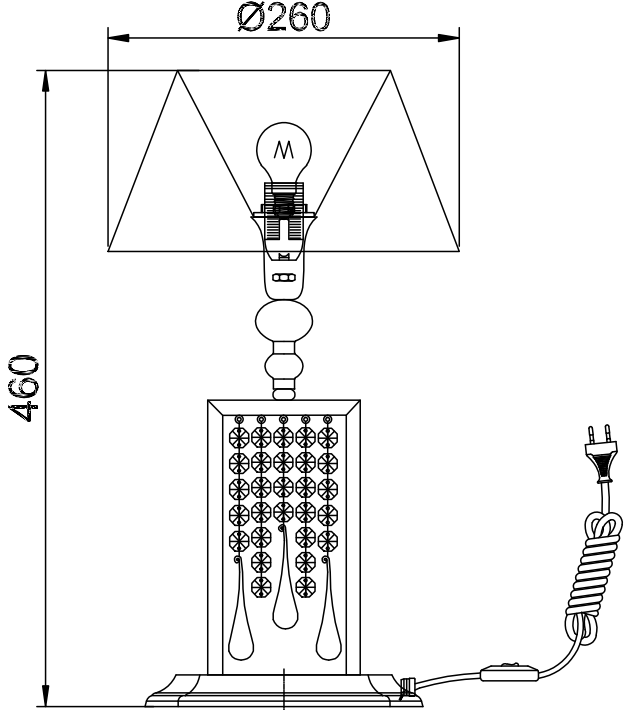

Instruction

Collection: House
Series: Beince
Model: H018-TL-01-NG
Table Lamps

A=1
B=2
C=2

1 x E14 (40w)

MAYTONI
DECORATIVE LIGHTING

www.maytoni.de