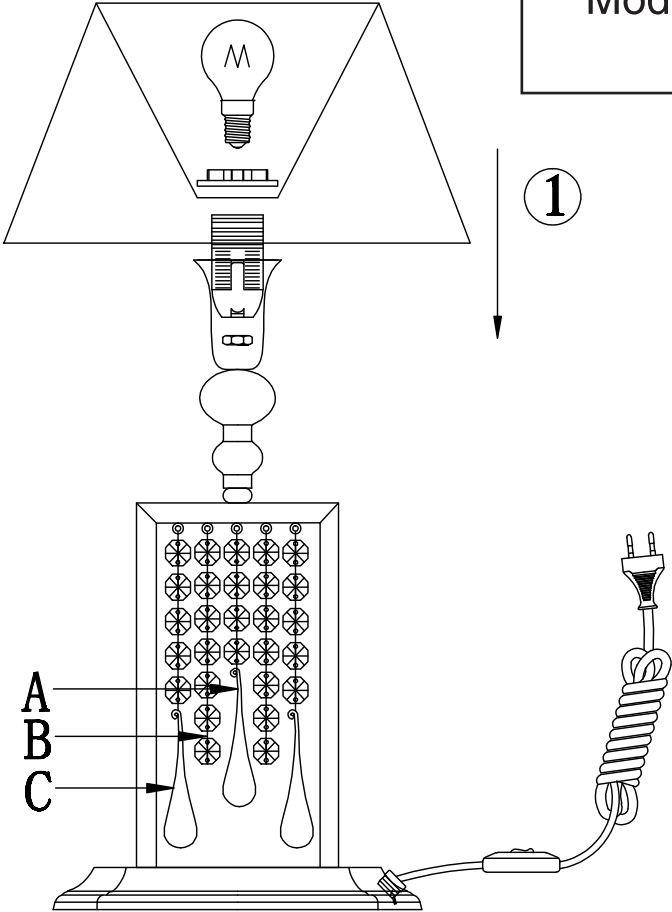

Instruction

Collection: House
Series: Beince
Model: H018-TL-01-NG
Table Lamps

A=1
B=2
C=2

1 x E14 (40w)

MAYTONI
DECORATIVE LIGHTING

www.maytoni.de