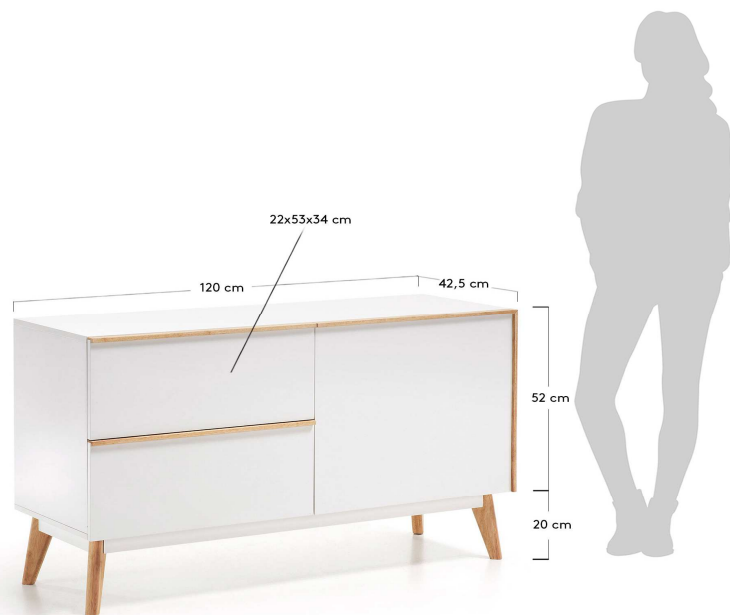

# MEETY

product code	Y002L05
product description	MEETY Sideboard 120x42 mdf matt white laquer Sideboard in matt lacquered MDF. Legs, frame and handles in solid oak wood.

**product sizes**

height x width x depth (cm)	72	x	120	x	42,5
product weight (Kg)	39				

**technical drawings**

**product features**

use (domestic/office)	Domestic
appliquence (inner/outer)	Inner
number of doors	1
number of drawers	2
fittings description	Screws, wooden pins, hinges and runners
max. load (Kg)	65
material	MDF
finishing	Lacquered and melamine