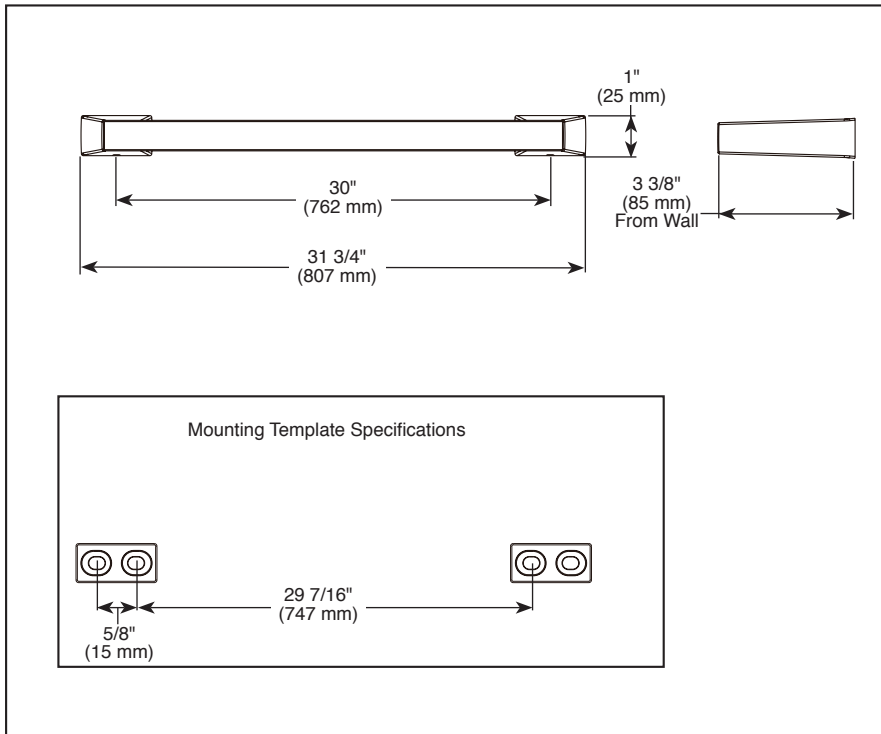

▲ Designate Proper Finish Suffix

Delta reserves the right (1) to make changes in specifications and materials, and (2) to change or discontinue models, both without notice or obligation. Dimensions are for reference only. See current full-line price book or www.deltafaucet.com for finish options and product availability.

DSP-A-74330 Rev. A

Delta Faucet Company

55 E. 111th Street, Indianapolis, IN 46280
350 South Edgeware Road, St. Thomas, ON N5P 4L1
© 2019 Delta Faucet Company