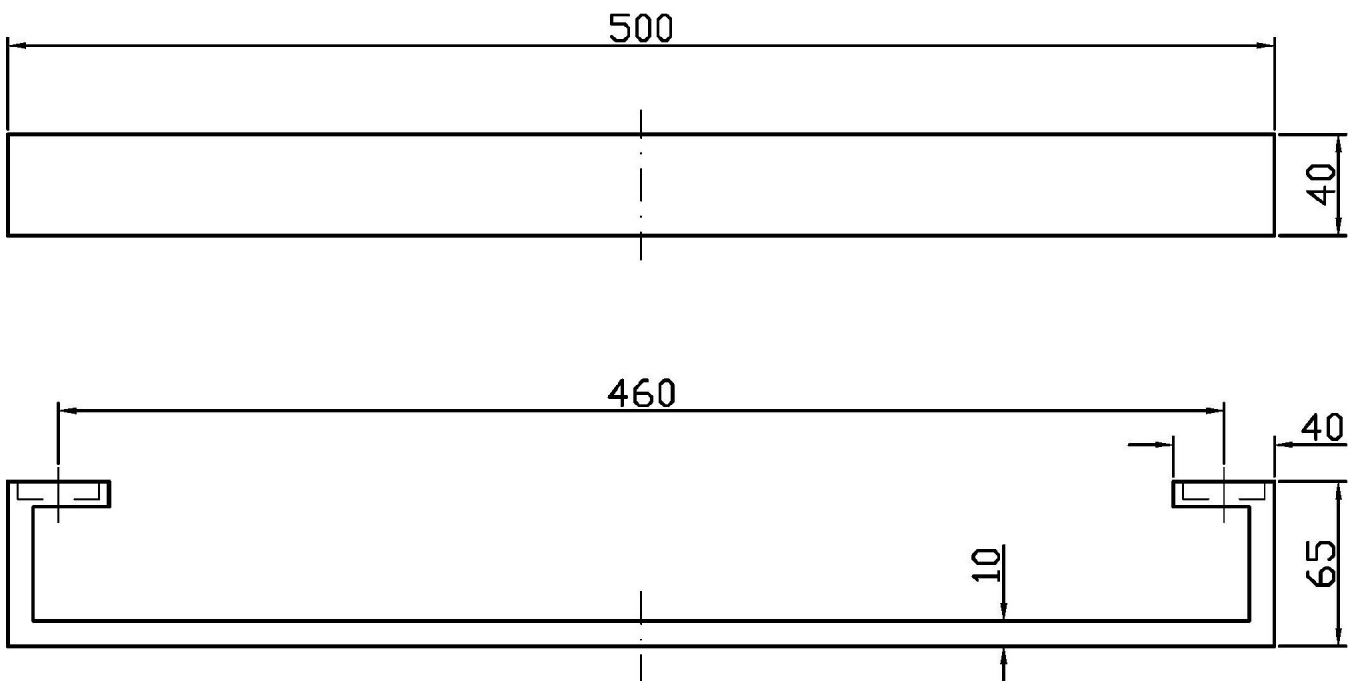

Marchio / Brand ZUCCHETTI

Classe / Class ACC

AGUABLU

ZAC422

Porta salviette. / Towel holder.

Porta salviette L. 500 mm.

Towel holder, length 500 mm.

Finiture / Finishes

Cromo / Chrome

AGUABLU

ZAC422

Disegno Complessivo / Overall Drawing

AGUABLU

ZAC422**Pesi e Misure / Weights and Sizes**

Peso (Kg) Weight (lb)	1,18 (Kg)	2,60 (lb)
Volume test (dc3) - (in3)	2,00 (dc3)	122,05 (in3)
h (mm) - (in)	50,00 (mm)	1,97 (in)
L1 (mm) - (in)	76,00 (mm)	2,99 (in)
L2 (mm) - (in)	525,00 (mm)	20,67 (in)