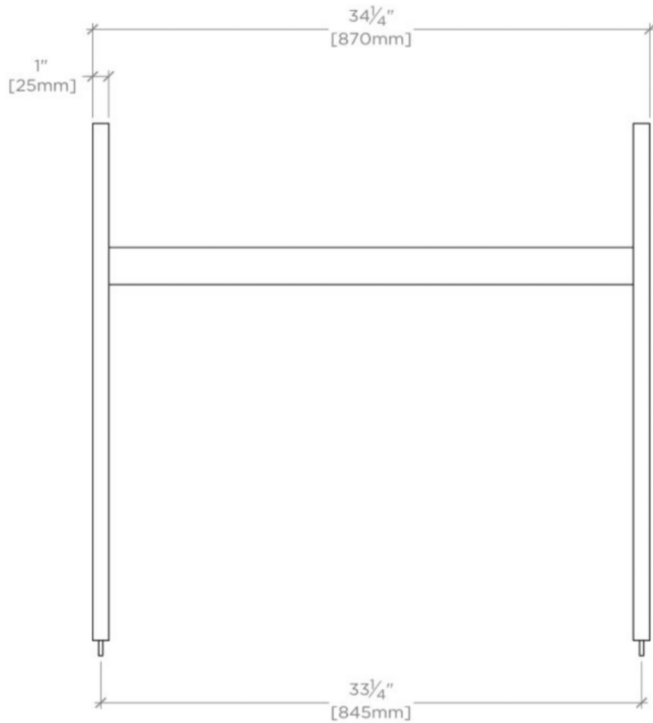

OPUS

OPWS22

Opus Metal Square Four Leg Single Washstand 34 1/4" x 17 1/4" x 33"

FILEDESCRIPTION

TECHNICAL DETAILS

Assembly / Configuration: Single
Diameter of Legs / Tubes: 1"
Depth / Width: 17 1/4"
Height: 33"
Installation Type: Freestanding
Leg Material: Metal
Length: 34 1/4"
Number of Holes: Zero Holes
Number of Legs: Four
Outer Rim Shape: Rectangular
Primary Material: 20 SWG Brass
Sink Visibility: Y
Storage Capacity: 0.0 cubic_foot
Suggested Application: Bath

INSPIRATION

Opus incorporates a range of sophisticated aesthetic notes, with graceful curves that create a jewel-like refinement.

CODES & STANDARDS

Code # OPWS22:

PRODUCT FEATURES

Slab countertop and sink sold separately from washstand. Custom options available
The manufacturing process encompasses casting, turning, stamping, hand-fitting and hand polishing.
An extensive range of fittings, fixture and accessory options for the lavatory, shower, bathtub.
This item requires an additional purchase of QTY 1, UNSS91 Universal Slab Support 1 1/4" x 21" x 1 1/4"

PRODUCT (NOTES)

Slab countertop and sink sold separately

WATERWORKS

OPUS

OPWS22

Opus Metal Square Four Leg Single Washstand 34 1/4" x 17 1/4" x 33"

TOP VIEW

SCALE: 1"=1'-0"

FRONT VIEW

SCALE: 1"=1'-0"

SIDE VIEW

SCALE: 1"=1'-0"