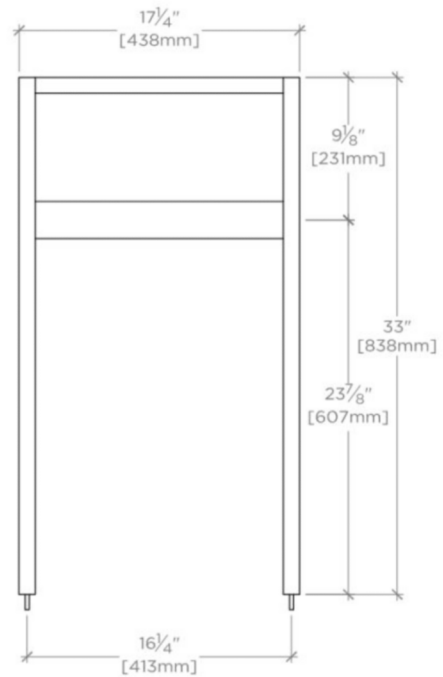

OPUS

OPWS22

Opus Metal Square Four Leg Single Washstand 34 1/4" x 17 1/4" x 33"

FILEDESCRIPTION

TECHNICAL DETAILS

Assembly / Configuration: Single
Diameter of Legs / Tubes: 1"
Depth / Width: 17 1/4"
Height: 33"
Installation Type: Freestanding
Leg Material: Metal
Length: 34 1/4"
Number of Holes: Zero Holes
Number of Legs: Four
Outer Rim Shape: Rectangular
Primary Material: 20 SWG Brass
Sink Visibility: Y
Storage Capacity: 0.0 cubic_foot
Suggested Application: Bath

PRODUCT (NOTES)

Slab countertop and sink sold separately

WATERWORKS

OPUS

OPWS22

Opus Metal Square Four Leg Single Washstand 34 1/4" x 17 1/4" x 33"

TOP VIEW

SCALE: 1"=1'-0"

FRONT VIEW

SCALE: 1"=1'-0"

SIDE VIEW

SCALE: 1"=1'-0"