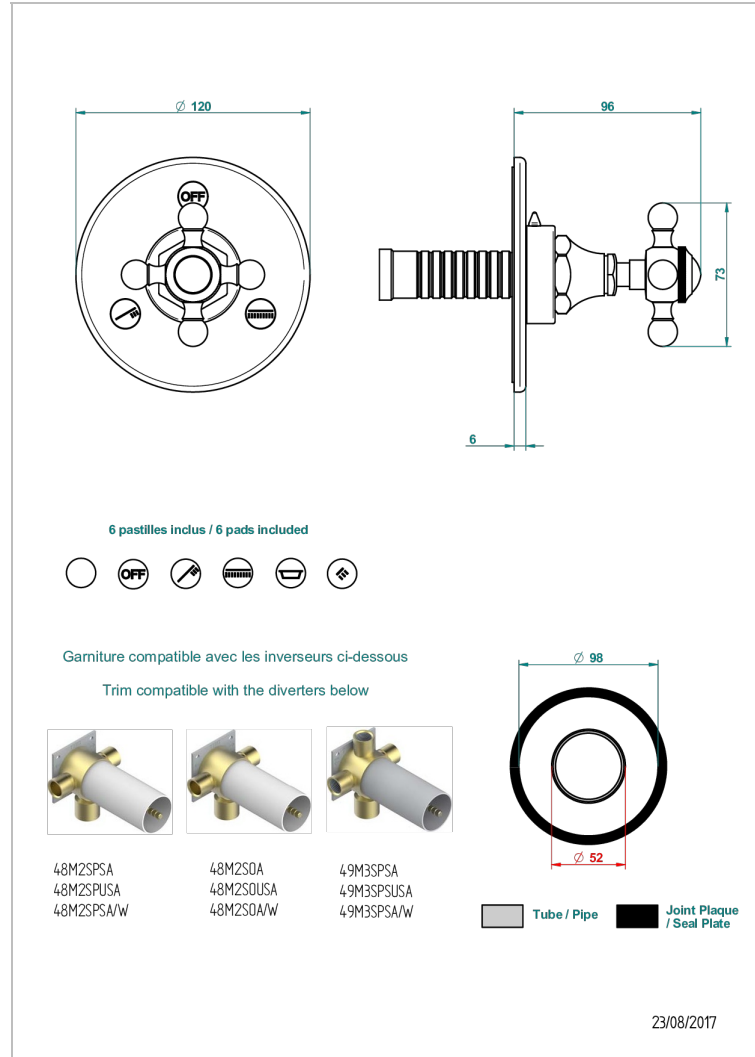

1900

G25-48M2SB

Trim for wall mounted diverter, 2 ways - ref. 48M2 and 3 ways - ref. 49M3

ХАРАКТЕРИСТИКИ

- 1900
- Trim for wall mounted diverter, 2 ways - ref. 48M2 and 3 ways - ref. 49M3

СВЯЗАННЫЕ ТОВАРНЫЕ ПОЗИЦИИ

- Ref. G00-48M2SOA Wall mounted 3-way diverter with ceramic cartridge for concealed installation- 1 inlet 3/4" and 2 outlets 1/2" without stop position, without trim
- Ref. G00-48M2SPSA Wall mounted 3-way diverter with ceramic cartridge for concealed installation, 1 inlet 3/4" and 2 outlets 1/2" with stop position, without trim
- Ref. G00-49M3SPSA Wall mounted 4-way diverter with ceramic cartridge for concealed installation- 1 inlet 3/4" and 3 outlets 1/2" with stop position, without trim