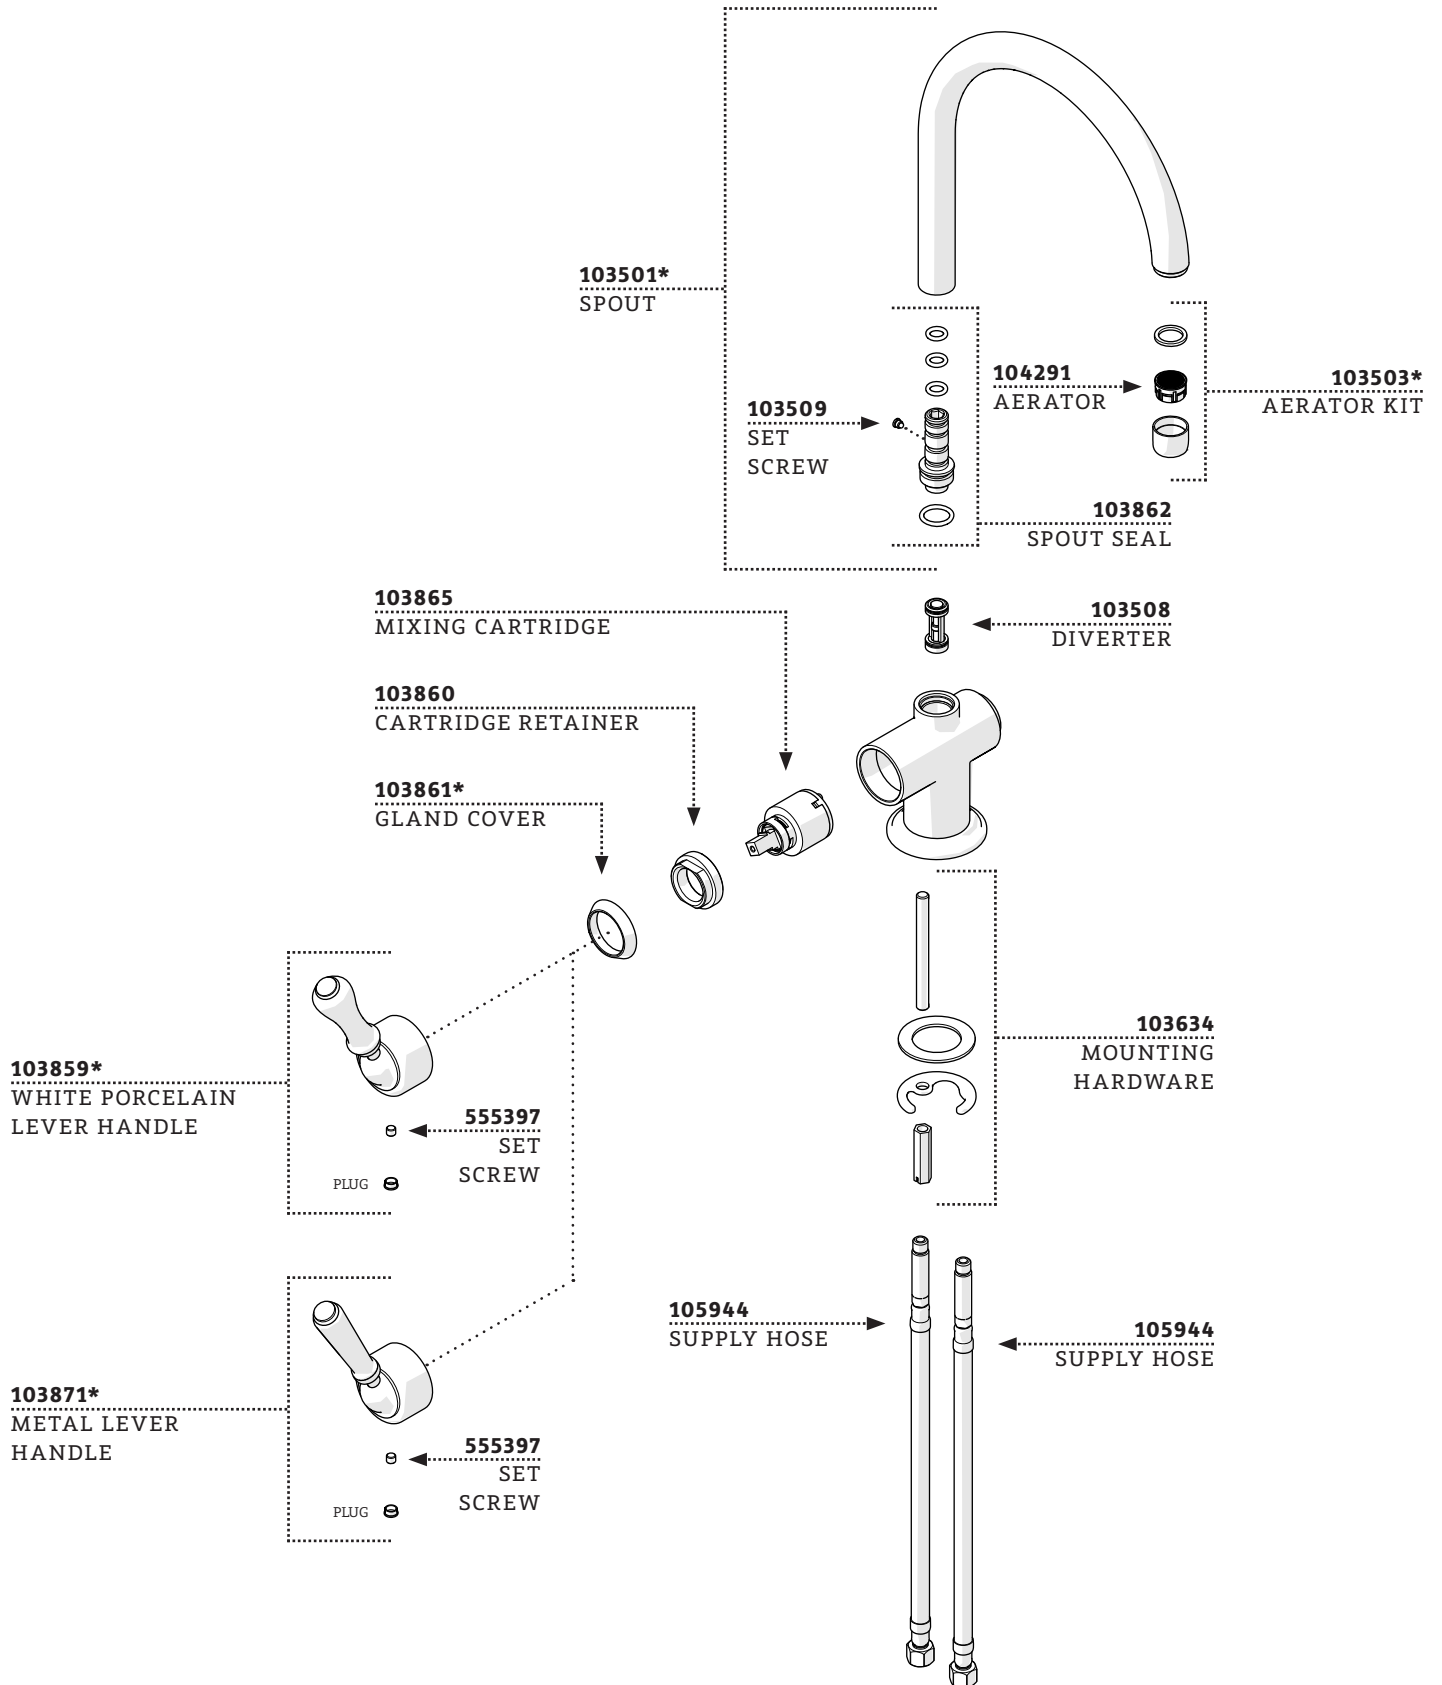

ESTB. 1978

WATERWORKS

SERVICE PARTS

STYLES: ORKM01, ORKM02

*FINISH/COLOR MUST BE SPECIFIED WHEN ORDERING
++SUPPLIED AS A PAIR

DOCUMENT: SPOR01_REV01

ESTB. 1978

WATERWORKS

SERVICE PARTS

STYLES: ORKM01, ORKM02

*FINISH/COLOR MUST BE SPECIFIED WHEN ORDERING
++SUPPLIED AS A PAIR

DOCUMENT: SPOR01_REV01

103505*
SPRAY WITH
METAL HANDLE

103869*
SPRAY RETURN

103625
SPRAY HOSE

103870
SPRAY HOSE WITH
EXTENSION

999288
3/8" X 1/2" ADAPTER

103678
CHECK VALVE

535592
FLOW REGULATING
CHECK VALVE