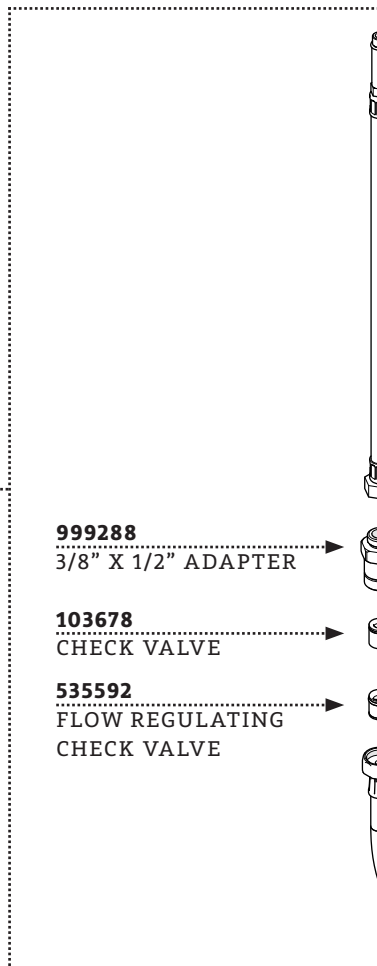

SERVICE PARTS

STYLES: ORKM01, ORKM02

*FINISH/COLOR MUST BE SPECIFIED WHEN ORDERING
++SUPPLIED AS A PAIR

DOCUMENT: SPOR01_REV01

103505*
SPRAY WITH
METAL HANDLE

103869*
SPRAY RETURN

103625
SPRAY HOSE

103870
SPRAY HOSE WITH
EXTENSION

999288
3/8" X 1/2" ADAPTER

103678
CHECK VALVE

535592
FLOW REGULATING
CHECK VALVE