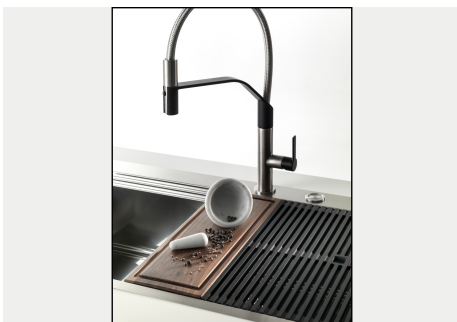

- Built-in cut out for FTS - Foratura per installazione FTS

GALLERY