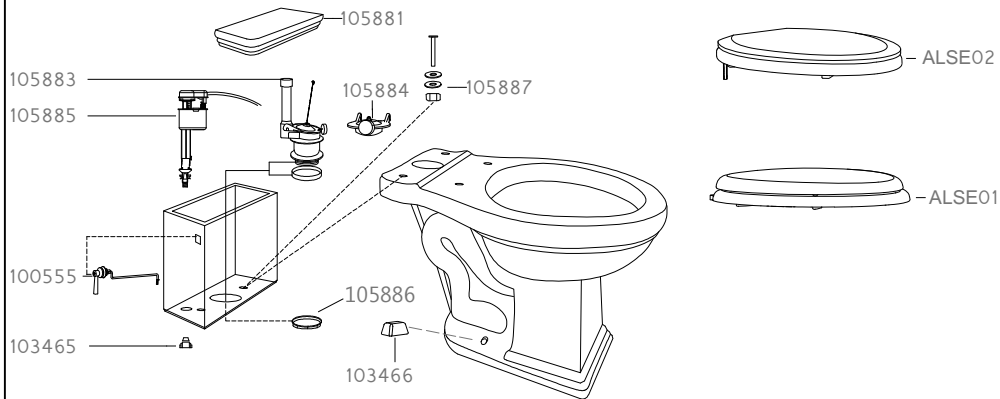

WATERWORKS STUDIO

STYLE NO.	DESCRIPTION
105881	Tank Lid
100555*	Flush Lever
105883	Flush Valve Kit w/Flapper
105884	Flush Valve Flapper
105885	Fill Valve Kit w/Accessories
103465	Fill Valve Accessories
105886	Tank To Bowl Gasket
105887	Tank To Bowl Hardware
103466++	Bolt Cap Set
ALSE02	Molded Wood Seat
ALSE01	Slow-Close Plastic Seat

*FINISH OR COLOR MUST BE SPECIFIED WHEN ORDERING

++SUPPLIED AS A PAIR

ORDER PARTS

Call 1 (800) 927-2120

Order by style number and
specify finish or color if required.