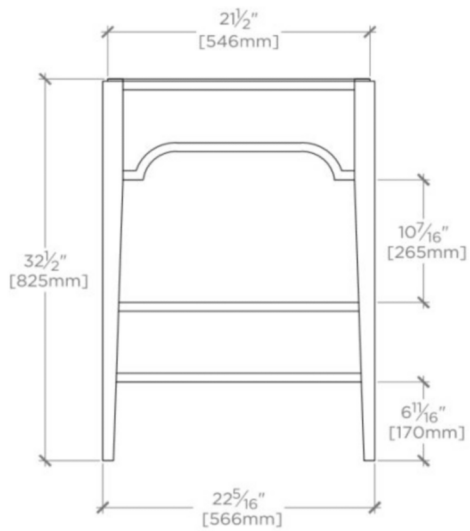

OXLEY

999025

Oxley Single Vanity Only 22 3/4" x 22 1/4" x 32 1/2"

INSPIRATION

Inspired by traditional apron detailing in 17th and 18th century decorative furniture styles, the Oxley Vanity marries contemporary clean lines with antique charm. While its roots are traditional, its tapered legs give it a light modern feel that allows it to live in transitional and traditional spaces. Storage for essentials makes this collection a welcome addition to any bath.

PRODUCT FEATURES

Solid Oak and Oak Veneers (Use 998988 for Dark Gray Oak or Chalk Samples)

Curved front apron, Soft-close drawer

Hardware, top and sink sold separately.

WATERWORKS

OXLEY

999025

Oxley Single Vanity Only 22 3/4" x 22 1/4" x 32 1/2"

TOP VIEW

SCALE: $\frac{3}{4}$ "=1'-0"

FRONT VIEW

SCALE: $\frac{3}{4}$ "=1'-0"

SIDE VIEW

SCALE: $\frac{3}{4}$ "=1'-0"