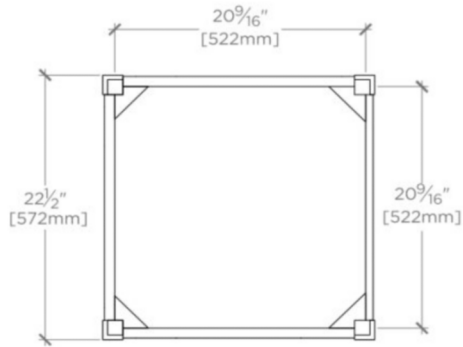

OXLEY

999025

Oxley Single Vanity Only 22 3/4" x 22 1/4" x 32 1/2"

INSPIRATION

Inspired by traditional apron detailing in 17th and 18th century decorative furniture styles, the Oxley Vanity marries contemporary clean lines with antique charm. While its roots are traditional, its tapered legs give it a light modern feel that allows it to live in transitional and traditional spaces. Storage for essentials makes this collection a welcome addition to any bath.

PRODUCT FEATURES

Solid Oak and Oak Veneers (Use 998988 for Dark Gray Oak or Chalk Samples)

Curved front apron, Soft-close drawer

Hardware, top and sink sold separately.

WATERWORKS

OXLEY

999025

Oxley Single Vanity Only 22 3/4" x 22 1/4" x 32 1/2"

TOP VIEW

SCALE: $\frac{3}{4}$ "=1'-0"

FRONT VIEW

SCALE: $\frac{3}{4}$ "=1'-0"

SIDE VIEW

SCALE: $\frac{3}{4}$ "=1'-0"