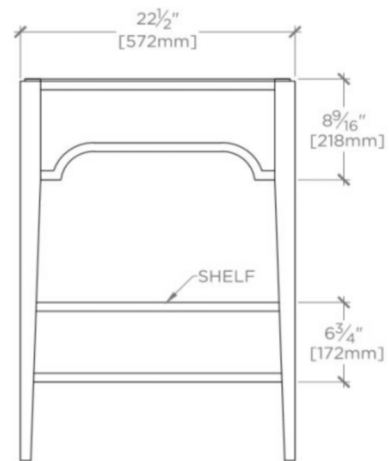

OXLEY

999025

Oxley Single Vanity Only 22 3/4" x 22 1/4" x 32 1/2"

INSPIRATION

Inspired by traditional apron detailing in 17th and 18th century decorative furniture styles, the Oxley Vanity marries contemporary clean lines with antique charm. While its roots are traditional, its tapered legs give it a light modern feel that allows it to live in transitional and traditional spaces. Storage for essentials makes this collection a welcome addition to any bath.

PRODUCT FEATURES

Solid Oak and Oak Veneers (Use 998988 for Dark Gray Oak or Chalk Samples)

Curved front apron, Soft-close drawer

Hardware, top and sink sold separately.

WATERWORKS

OXLEY

999025

Oxley Single Vanity Only 22 3/4" x 22 1/4" x 32 1/2"

TOP VIEW

SCALE: $\frac{3}{4}$ "=1'-0"

FRONT VIEW

SCALE: $\frac{3}{4}$ "=1'-0"

SIDE VIEW

SCALE: $\frac{3}{4}$ "=1'-0"