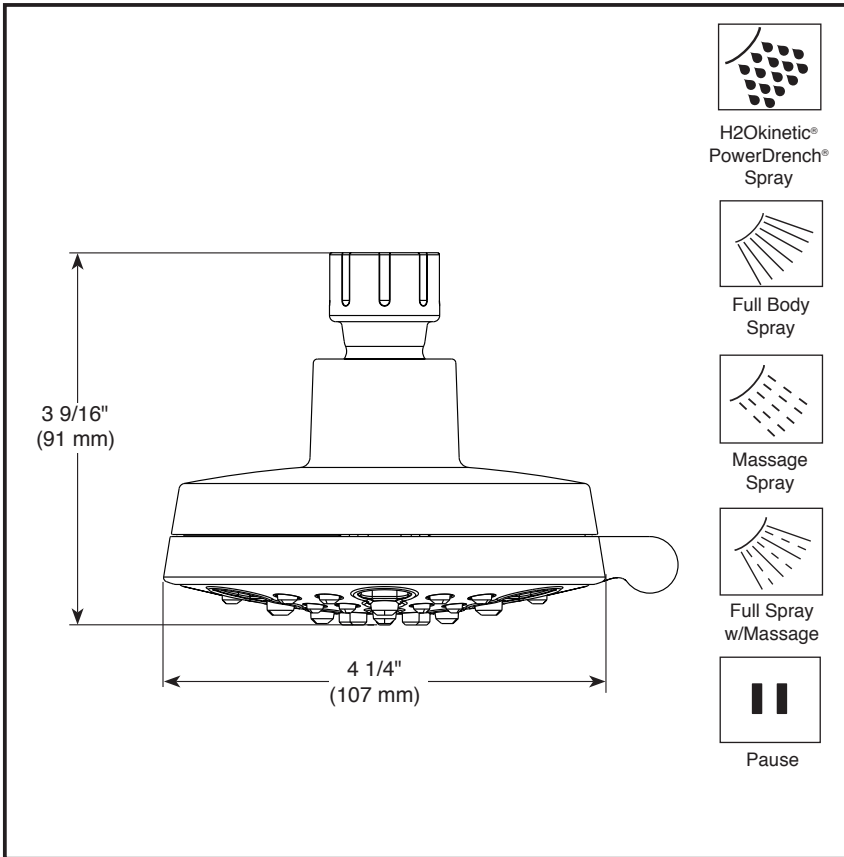

Submitted Model No.: _____

Specific Features: _____

▲ Designate proper finish suffix

see what Delta can do™

SHOWER HEAD

- H₂Okinetic® Technology Shower Head
- 5-Spray Setting Shower Head

FEATURES:

- Touch-Clean® Nozzles

STANDARD SPECIFICATIONS

- Maximum 1.75 gpm @ 80 psi, 6.6 L/min @ 550 kPa
- Shower head with five spray settings - pause is a non-positive shut-off
- Standard 1/2" pipe fitting
- Easy-turn spray dial

WARRANTY