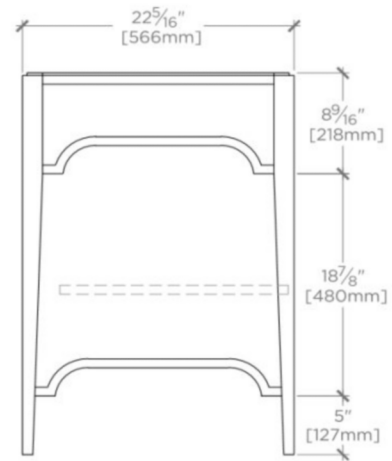

## OXLEY

999026

Oxley Single Vanity Only 34 1/2" x 22 1/4" x 32 1/2"

SHOWN IN OXLEY SINGLE VANITY PACKAGED WITH SINK AND SLAB TOP 36" X 23" X 3/4" | OYVN02

## OXLEY

999026

Oxley Single Vanity Only 34 1/2" x 22 1/4" x 32 1/2"

TOP VIEW

SCALE: 3/4"=1'-0"

FRONT VIEW

SCALE: 3/4"=1'-0"

SIDE VIEW

SCALE: 3/4"=1'-0"