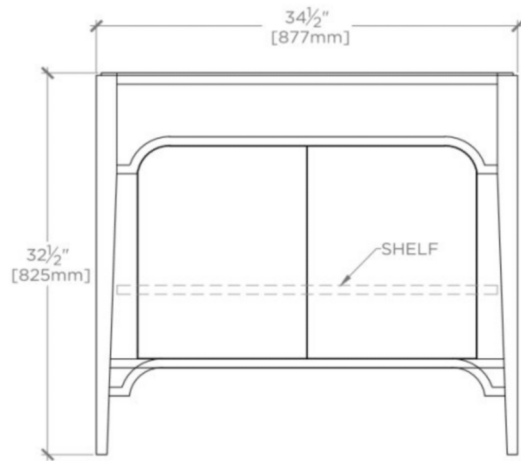

## OXLEY

999026

Oxley Single Vanity Only 34 1/2" x 22 1/4" x 32 1/2"

TOP VIEW

SCALE: 3/4"=1'-0"

FRONT VIEW

SCALE: 3/4"=1'-0"

SIDE VIEW

SCALE: 3/4"=1'-0"