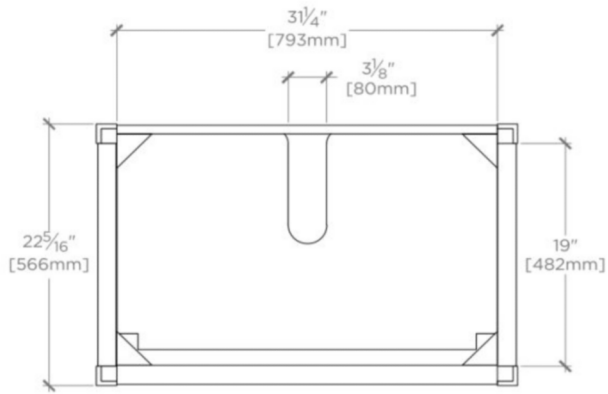

## OXLEY

999026

Oxley Single Vanity Only 34 1/2" x 22 1/4" x 32 1/2"

SHOWN IN OXLEY SINGLE VANITY PACKAGED WITH SINK AND SLAB TOP 36" X 23" X 3/4" | OYVN02

## OXLEY

999026

Oxley Single Vanity Only 34 1/2" x 22 1/4" x 32 1/2"

TOP VIEW

SCALE: 3/4"=1'-0"

FRONT VIEW

SCALE: 3/4"=1'-0"

SIDE VIEW

SCALE: 3/4"=1'-0"