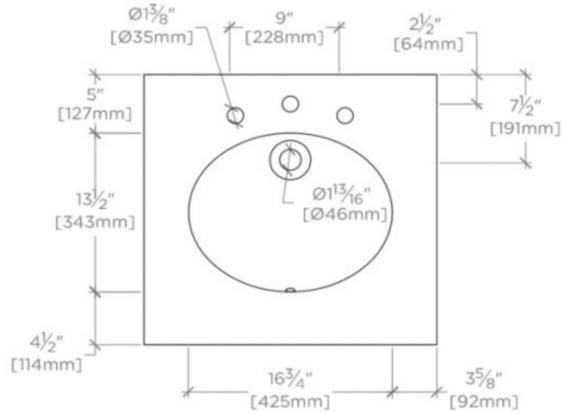

OXLEY

OYVN01

Oxley Single Vanity Packaged with Sink and Slab Top 24" x 23" x 33 3/4"

SHOWN IN CHALK WITH FLYTE KNOB

TECHNICAL DETAILS

Bowl Shape: Oval
Drain Hole Depth: 1 3/8"
Drain Hole Diameter: 1 3/8"

INSPIRATION

OXLEY

OYVN01

Oxley Single Vanity Packaged with Sink and Slab Top 24" x 23" x 33/4"

TOP VIEW

SCALE: 3/4"=1'-0"

FRONT VIEW

SCALE: 3/4"=1'-0"

SIDE VIEW

SCALE: 3/4"=1'-0"