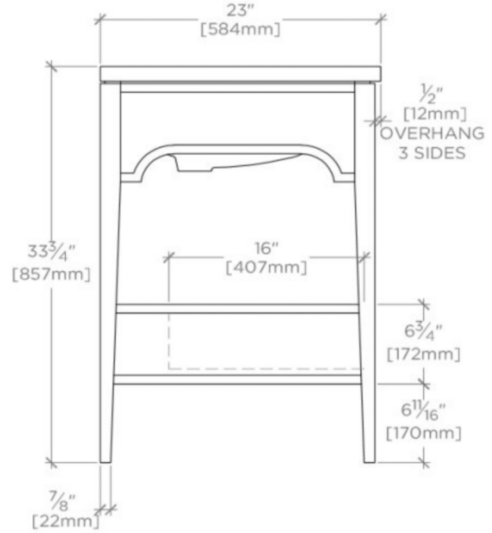

OXLEY

OYVN01

Oxley Single Vanity Packaged with Sink and Slab Top 24" x 23" x 33 3/4"

SHOWN IN CHALK WITH FLYTE KNOB

TECHNICAL DETAILS

Bowl Shape: Oval
Drain Hole Depth: 1 3/8"
Drain Hole Diameter: 1 3/8"

INSPIRATION

OXLEY

OYVN01

Oxley Single Vanity Packaged with Sink and Slab Top 24" x 23" x 33/4"

TOP VIEW

SCALE: 3/4"=1'-0"

FRONT VIEW

SCALE: 3/4"=1'-0"

SIDE VIEW

SCALE: 3/4"=1'-0"