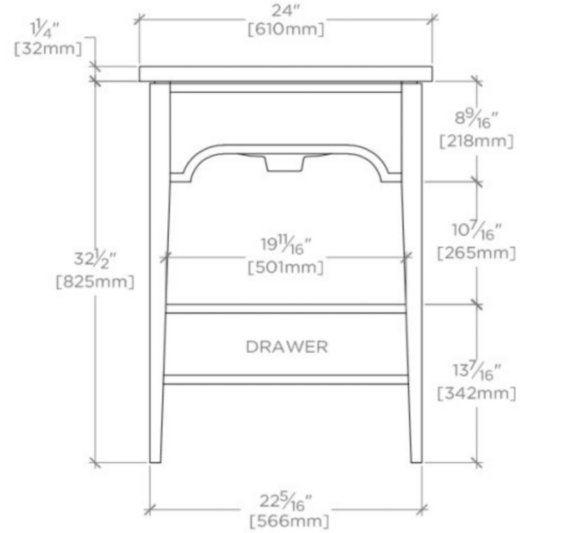

OXLEY

OYVN01

Oxley Single Vanity Packaged with Sink and Slab Top 24" x 23" x 33 3/4"

SHOWN IN CHALK WITH FLYTE KNOB

TECHNICAL DETAILS

Bowl Shape: Oval
Drain Hole Depth: 1 3/8"
Drain Hole Diameter: 1 3/8"

INSPIRATION

OXLEY

OYVN01

Oxley Single Vanity Packaged with Sink and Slab Top 24" x 23" x 33/4"

TOP VIEW

SCALE: 3/4"=1'-0"

FRONT VIEW

SCALE: 3/4"=1'-0"

SIDE VIEW

SCALE: 3/4"=1'-0"