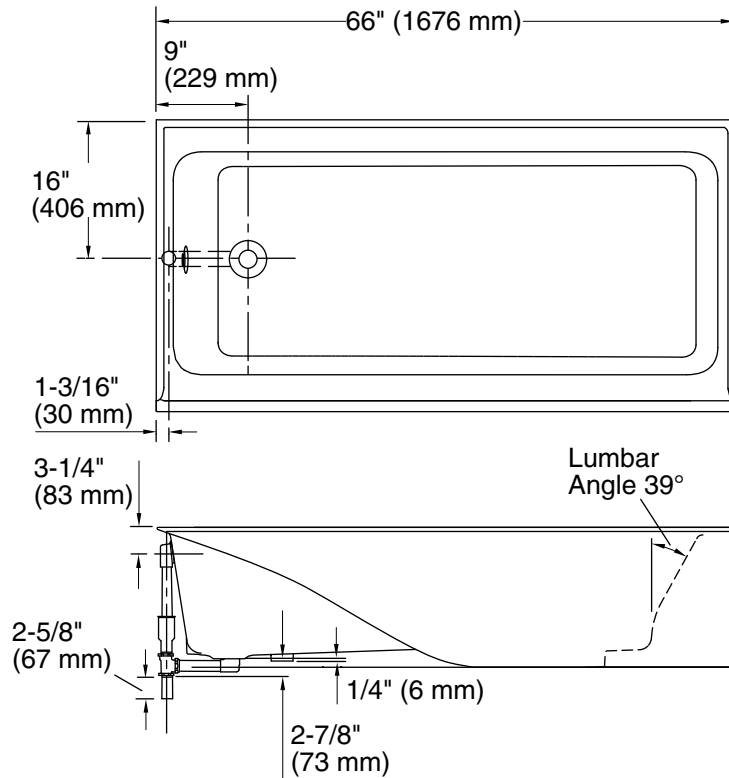

Features

- Clean lines and an integral apron create a comfortable bathing experience.
- 16.5-inch step-over threshold for easy entry and exit.
- Standard size simplifies installation in remodels.
- Safeguard® slip-resistant surface on bath floor.
- Wide ledges for extra storage space.

Color tiles intended for reference only.

Color	Code	Description
-------	------	-------------

	0	White
	96	Biscuit
	47	Almond
	NY	Dune
	G9	Sandbar

No change in measurement if connected with drain illustrated. (K-7259)

Technical Information

All product dimensions are nominal.

Installation:	Three-wall alcove
Drain location:	Left
Basin area, bottom:	50-3/4" x 20-5/16" (1289 mm x 516 mm)
Basin area, top:	58-7/16" x 22-5/8" (1484 mm x 575 mm)
Weight:	380 lbs (172.4 kg)
Minimum floor load:	57 lbs/ft ² (278.3 kg/m ²)
Water depth:	11-11/16" (297 mm)
Water capacity:	49 gal (185.5 L)
Minimum flat for door:	2-1/2" (64 mm)

Notes

Measure your actual product for rough-in details. Install this product according to the installation instructions.

The hot water supply should be 70% of the capacity of the bath or greater. Installations will vary.