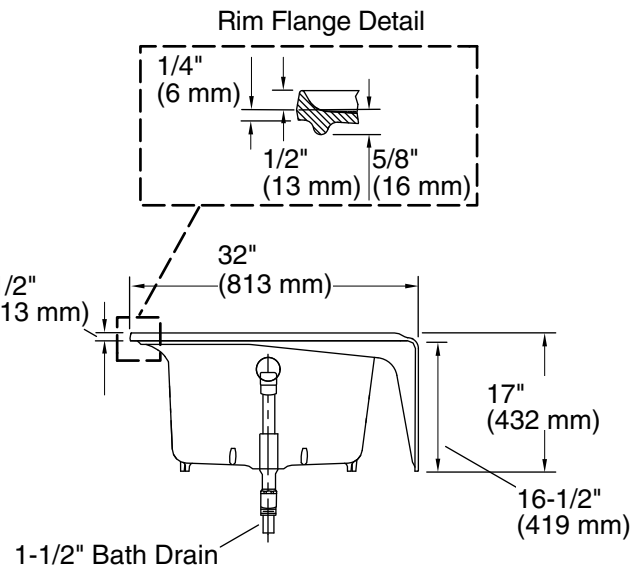

Features

- Clean lines and an integral apron create a comfortable bathing experience.
- 16.5-inch step-over threshold for easy entry and exit.
- Standard size simplifies installation in remodels.
- Safeguard® slip-resistant surface on bath floor.
- Wide ledges for extra storage space.

Material

- KOHLER® enameled cast iron.

Installation

- Left drain.
- Alcove.

Recommended Products/Accessories

- K-37386 rough-in cable drain, PVC, 30" cable
- K-23726 Drain treatment
- K-23725 Cast iron cleaner

Technical Information

All product dimensions are nominal.

Installation:	Three-wall alcove
Drain location:	Left
Basin area, bottom:	50-3/4" x 20-5/16" (1289 mm x 516 mm)
Basin area, top:	58-7/16" x 22-5/8" (1484 mm x 575 mm)
Weight:	380 lbs (172.4 kg)
Minimum floor load:	57 lbs/ft ² (278.3 kg/m ²)
Water depth:	11-11/16" (297 mm)
Water capacity:	49 gal (185.5 L)
Minimum flat for door:	2-1/2" (64 mm)

Notes

Measure your actual product for rough-in details. Install this product according to the installation instructions.

The hot water supply should be 70% of the capacity of the bath or greater. Installations will vary.