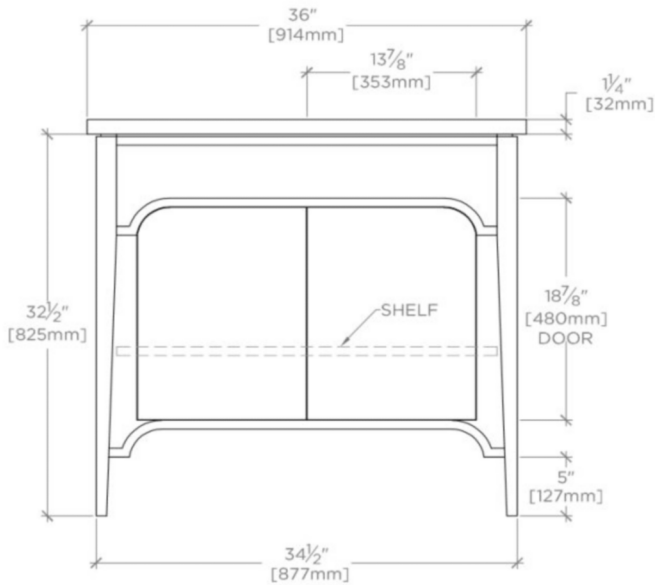

OXLEY

OYVN02

Oxley Single Vanity Packaged with Sink and Slab Top 36" x 23" x 33 3/4"

TECHNICAL DETAILS

Bowl Shape: Oval
Drain Hole Depth: 1 3/8"
Drain Hole Diameter: 1 3/8"

INSPIRATION

Inspired by traditional apron detailing in 17th and 18th century decorative furniture styles, the Oxley Vanity marries contemporary clean lines with antique charm. While its roots are traditional, its tapered legs give it a light modern feel that allows it to live in transitional and traditional spaces. Storage for essentials makes this collection a welcome addition to any bath.

Custom top options available and vanity can be purchased singly (999026)

WATERWORKS

OXLEY

OYVN02

Oxley Single Vanity Packaged with Sink and Slab Top 36" x 23" x 33/4"

TOP VIEW

SCALE: $\frac{3}{4}"=1'-0"$

FRONT VIEW

SCALE: $\frac{3}{4}"=1'-0"$

SIDE VIEW

SCALE: $\frac{3}{4}"=1'-0"$