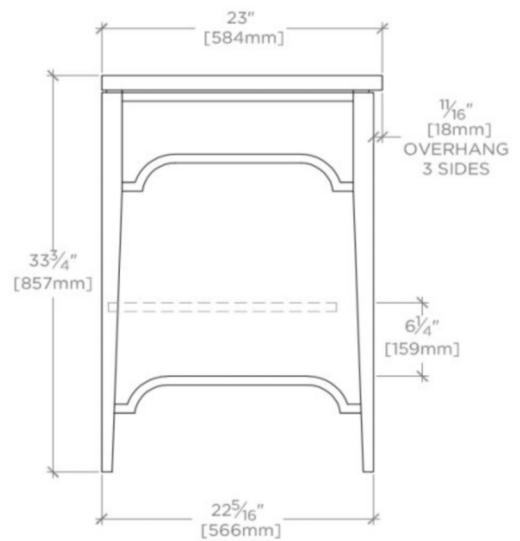

OXLEY

OYVN02

Oxley Single Vanity Packaged with Sink and Slab Top 36" x 23" x 33 3/4"

TECHNICAL DETAILS

Bowl Shape: Oval
Drain Hole Depth: 1 3/8"
Drain Hole Diameter: 1 3/8"

INSPIRATION

Inspired by traditional apron detailing in 17th and 18th century decorative furniture styles, the Oxley Vanity marries contemporary clean lines with antique charm. While its roots are traditional, its tapered legs give it a light modern feel that allows it to live in transitional and traditional spaces. Storage for essentials makes this collection a welcome addition to any bath.

Custom top options available and vanity can be purchased singly (999026)

WATERWORKS

OXLEY

OYVN02

Oxley Single Vanity Packaged with Sink and Slab Top 36" x 23" x 33/4"

TOP VIEW

SCALE: $\frac{3}{4}"=1'-0"$

FRONT VIEW

SCALE: $\frac{3}{4}"=1'-0"$

SIDE VIEW

SCALE: $\frac{3}{4}"=1'-0"$