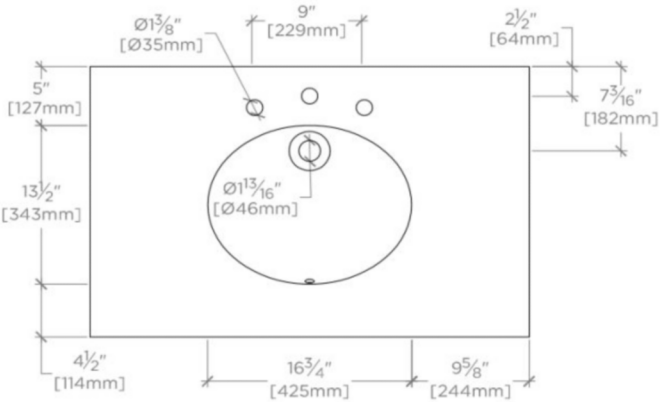

OXLEY

OYVN02

Oxley Single Vanity Packaged with Sink and Slab Top 36" x 23" x 33 3/4"

TECHNICAL DETAILS

Bowl Shape: Oval
Drain Hole Depth: 1 3/8"
Drain Hole Diameter: 1 3/8"

INSPIRATION

Inspired by traditional apron detailing in 17th and 18th century decorative furniture styles, the Oxley Vanity marries contemporary clean lines with antique charm. While its roots are traditional, its tapered legs give it a light modern feel that allows it to live in transitional and traditional spaces. Storage for essentials makes this collection a welcome addition to any bath.

Custom top options available and vanity can be purchased singly (999026)

WATERWORKS

OXLEY

OYVN02

Oxley Single Vanity Packaged with Sink and Slab Top 36" x 23" x 33/4"

TOP VIEW

SCALE: $\frac{3}{4}"=1'-0"$

FRONT VIEW

SCALE: $\frac{3}{4}"=1'-0"$

SIDE VIEW

SCALE: $\frac{3}{4}"=1'-0"$