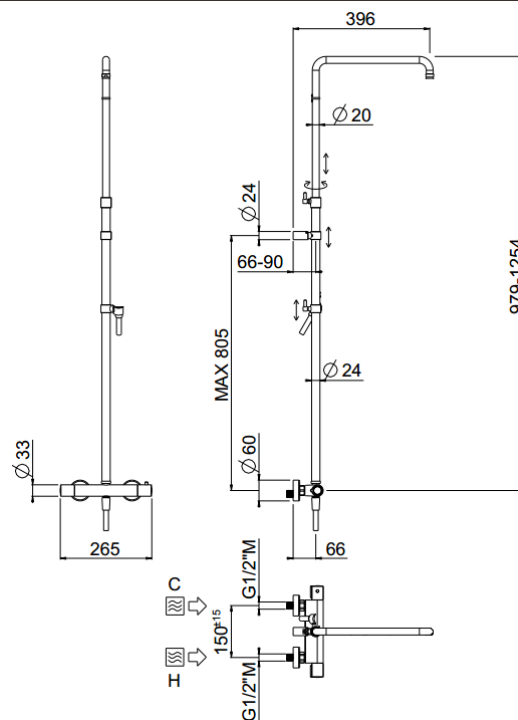

Rigoletto telescopic

Rigoletto telescopic single shower column
01-0940-CR

TECHNICAL INFORMATION

Bridge telescopic shower column including exposed mixer with diverter and brass handles, turning bar with adjustable mounting. Without shower and hand shower. Smooth double anti-torsion PVC flexible hose, cm 150. CHROME

Flow rate:
x rubinetto

FEATURES

double anti-torsion

adjustable telescopic shower column

PICTURE

SPARE PARTS

ORIC035
T°

ORIC032
2 vie / ways

TECHNICAL DRAWING

FINISHINGS