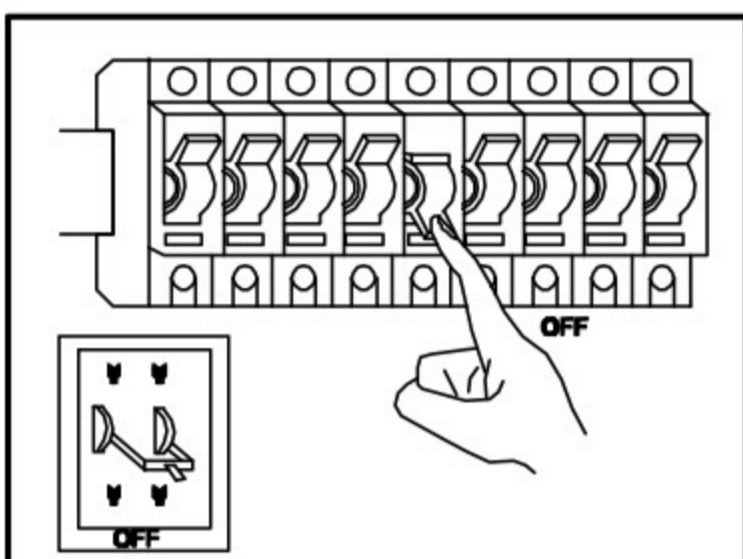

ASSEMBLY INSTRUCTION / ИНСТРУКЦИЯ A1710PL-1WH

LED

Warning:

1. Turn off the main power at the circuit breaker before installing in order to prevent possible shock;
2. Don't exceed the rated voltage 230V;
3. Don't install on haven't finished ceiling and loose wood ceiling;
4. Do not use corrosive liquids to clean fixture such as acid, and alkaline liquids. Please use soft cloth when cleaning.