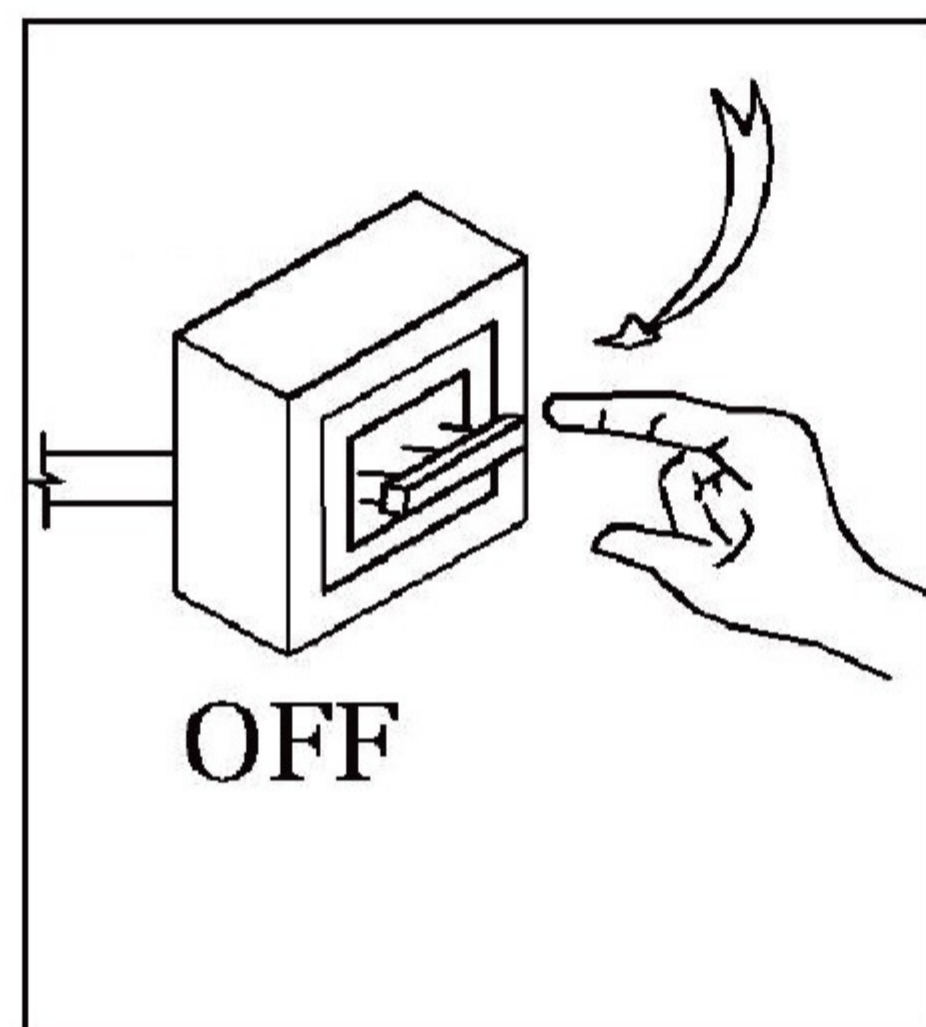

ASSEMBLY INSTRUCTION / ИНСТРУКЦИЯ A1710PL-1WH

LED

Warning:

1. Turn off the main power at the circuit breaker before installing in order to prevent possible shock;
2. Don't exceed the rated voltage 230V;
3. Don't install on haven't finished ceiling and loose wood ceiling;
4. Do not use corrosive liquids to clean fixture such as acid, and alkaline liquids. Please use soft cloth when cleaning.