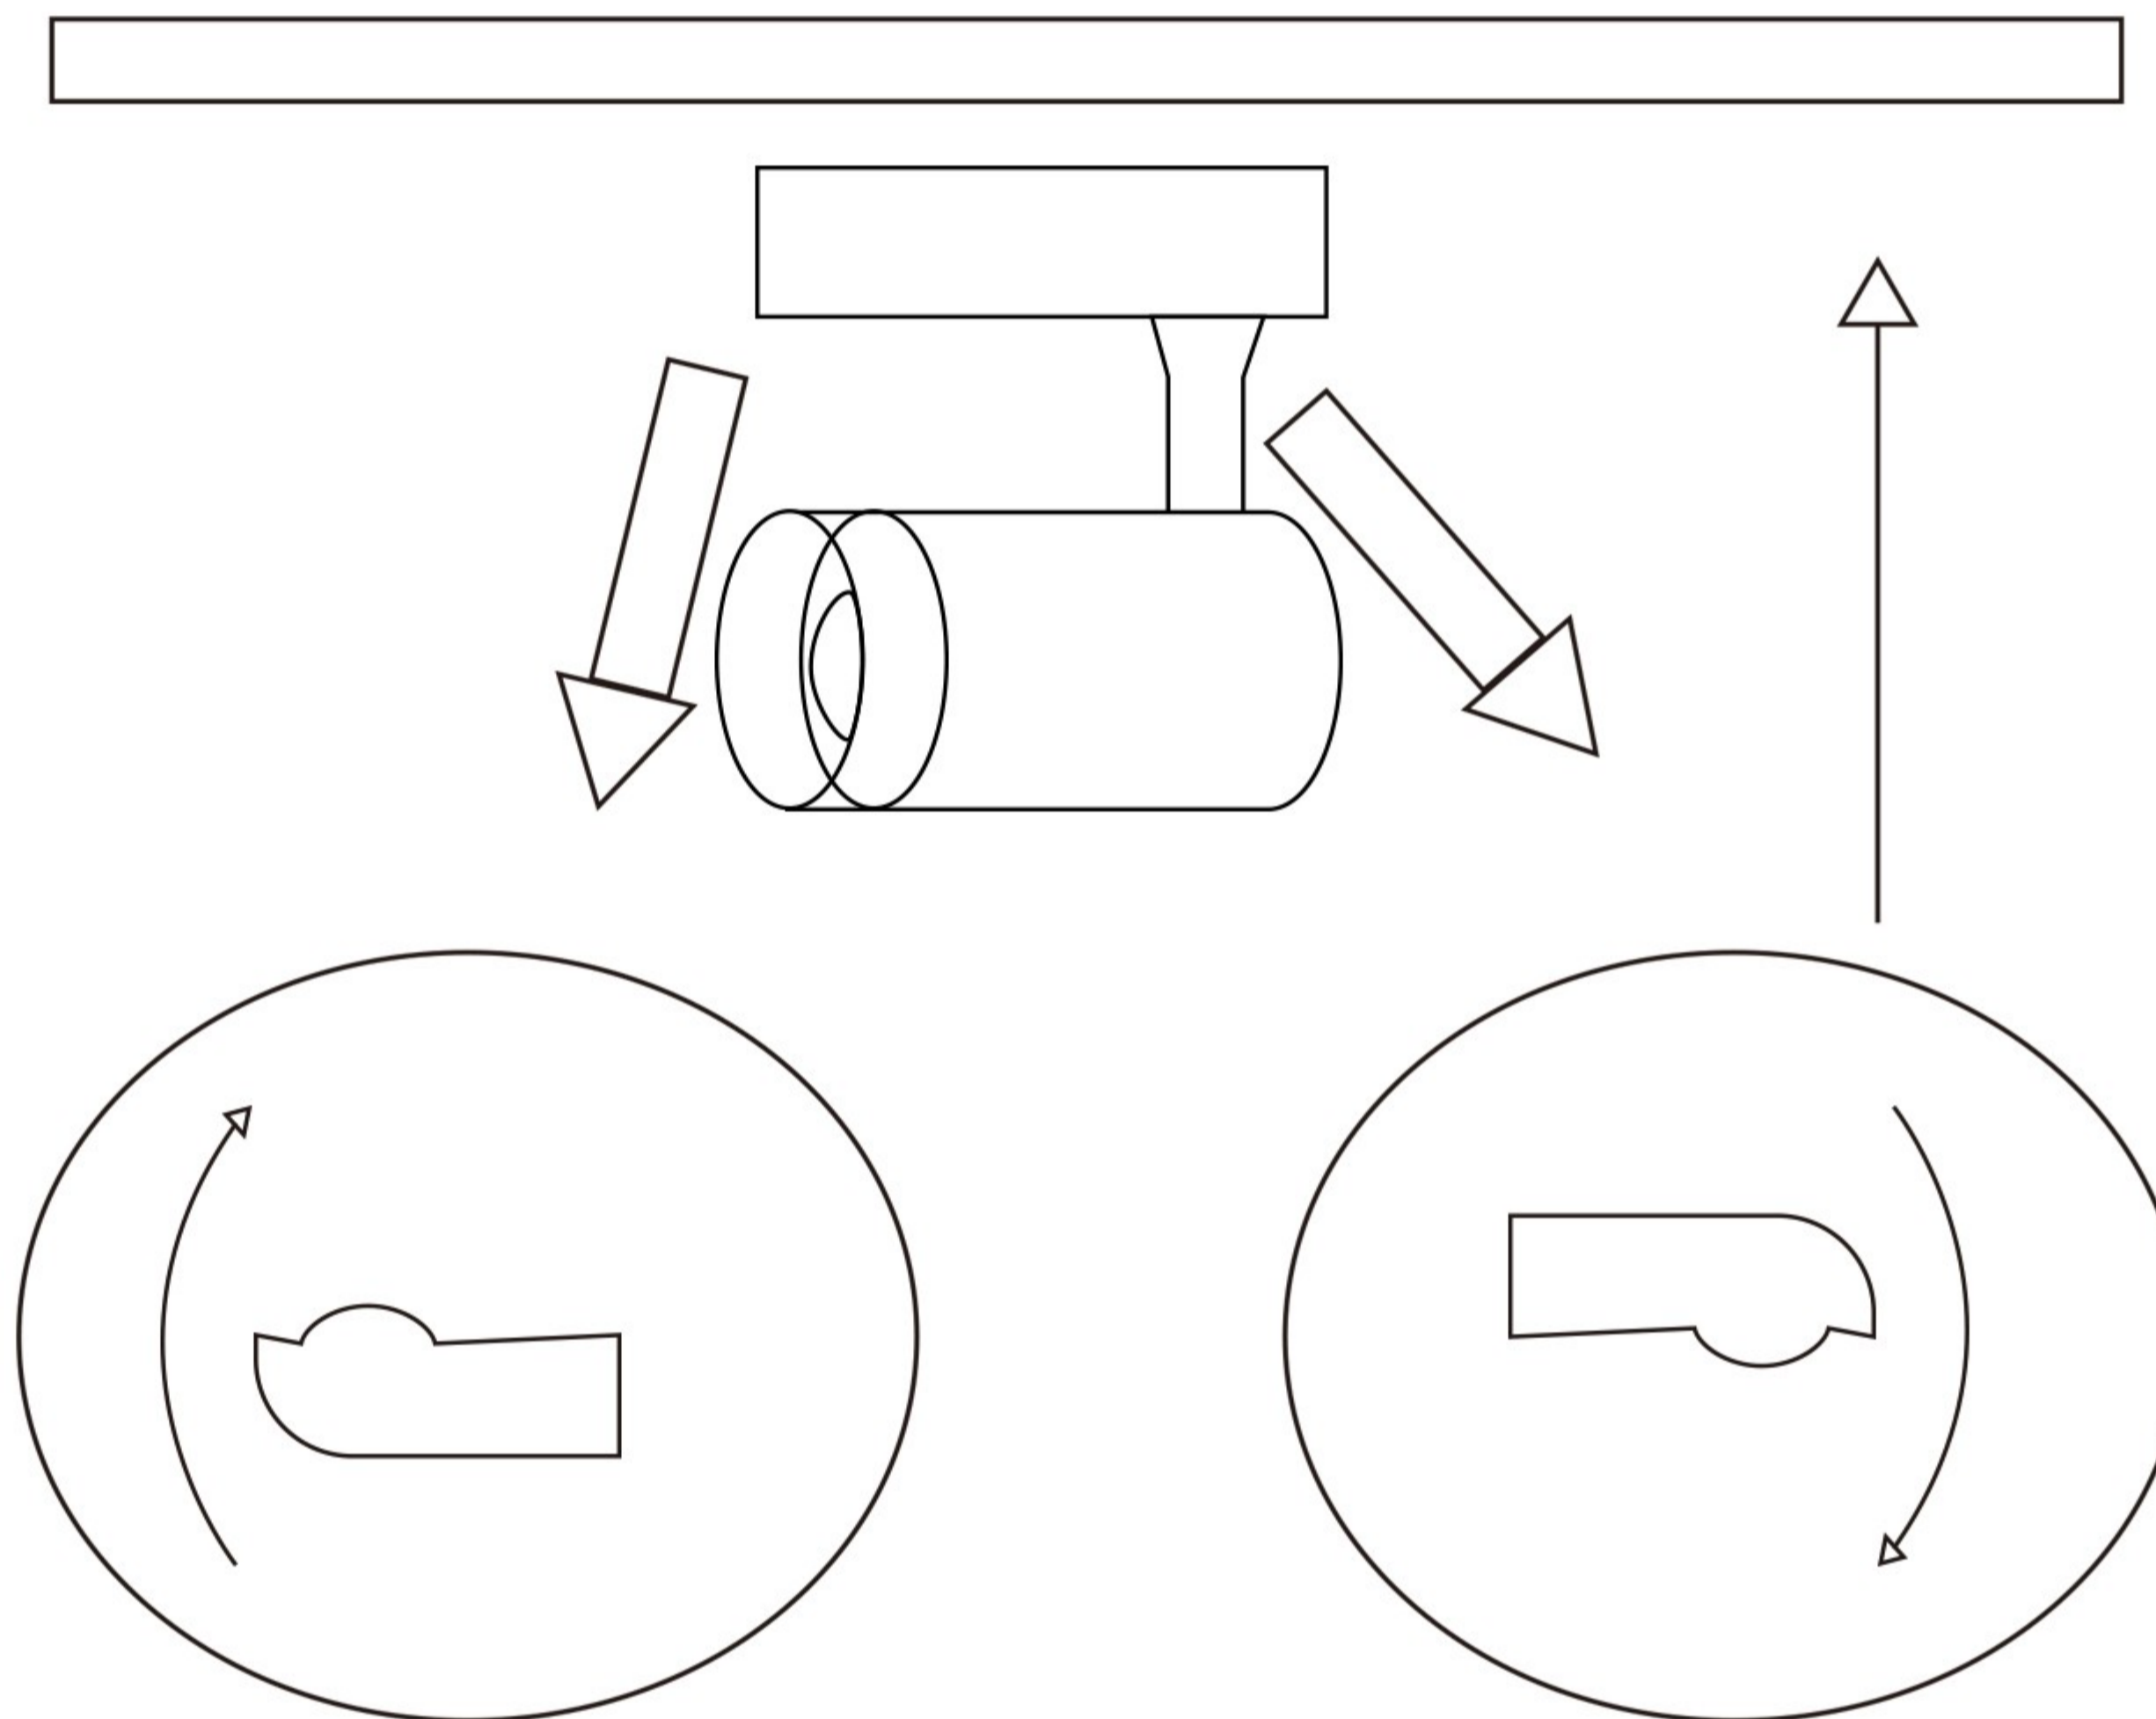

ASSEMBLY INSTRUCTION / ИНСТРУКЦИЯ A1710PL-1WH

LED

Warning:

1. Turn off the main power at the circuit breaker before installing in order to prevent possible shock;
2. Don't exceed the rated voltage 230V;
3. Don't install on haven't finished ceiling and loose wood ceiling;
4. Do not use corrosive liquids to clean fixture such as acid, and alkaline liquids. Please use soft cloth when cleaning.