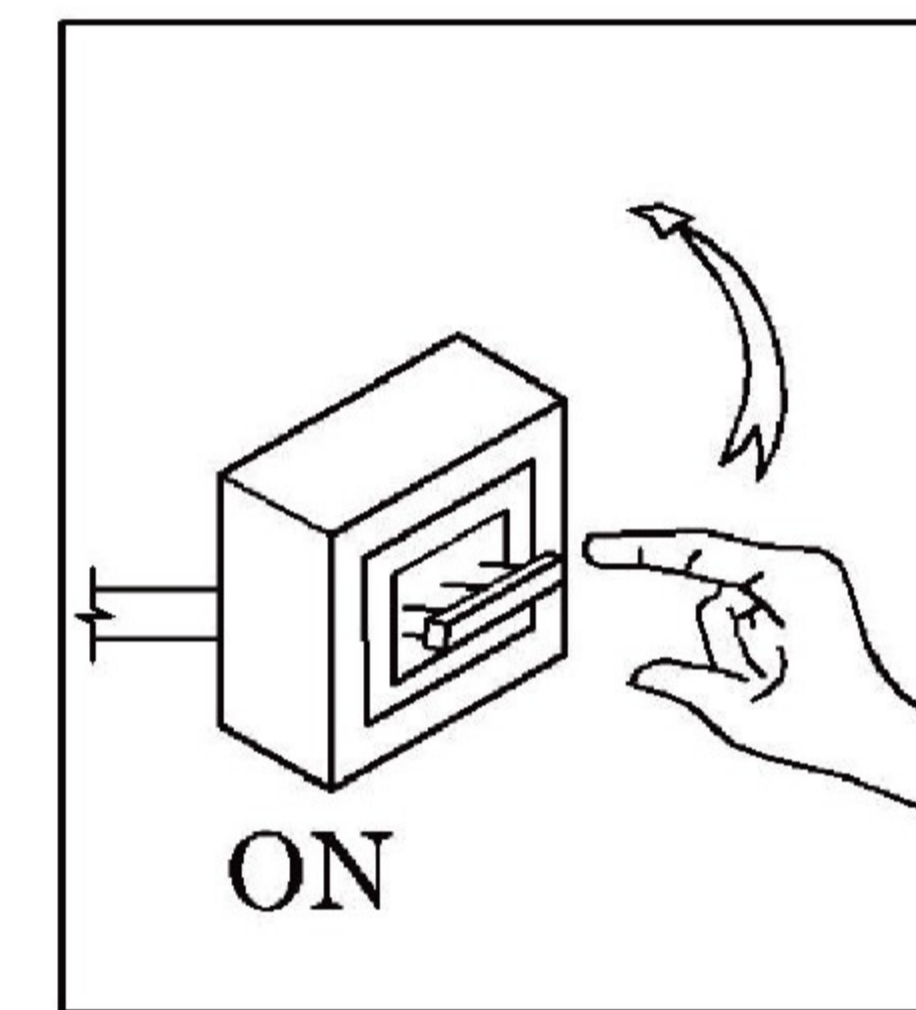

ASSEMBLY INSTRUCTION / ИНСТРУКЦИЯ A1710PL-1WH

LED

Warning:

1. Turn off the main power at the circuit breaker before installing in order to prevent possible shock;
2. Don't exceed the rated voltage 230V;
3. Don't install on haven't finished ceiling and loose wood ceiling;
4. Do not use corrosive liquids to clean fixture such as acid, and alkaline liquids. Please use soft cloth when cleaning.