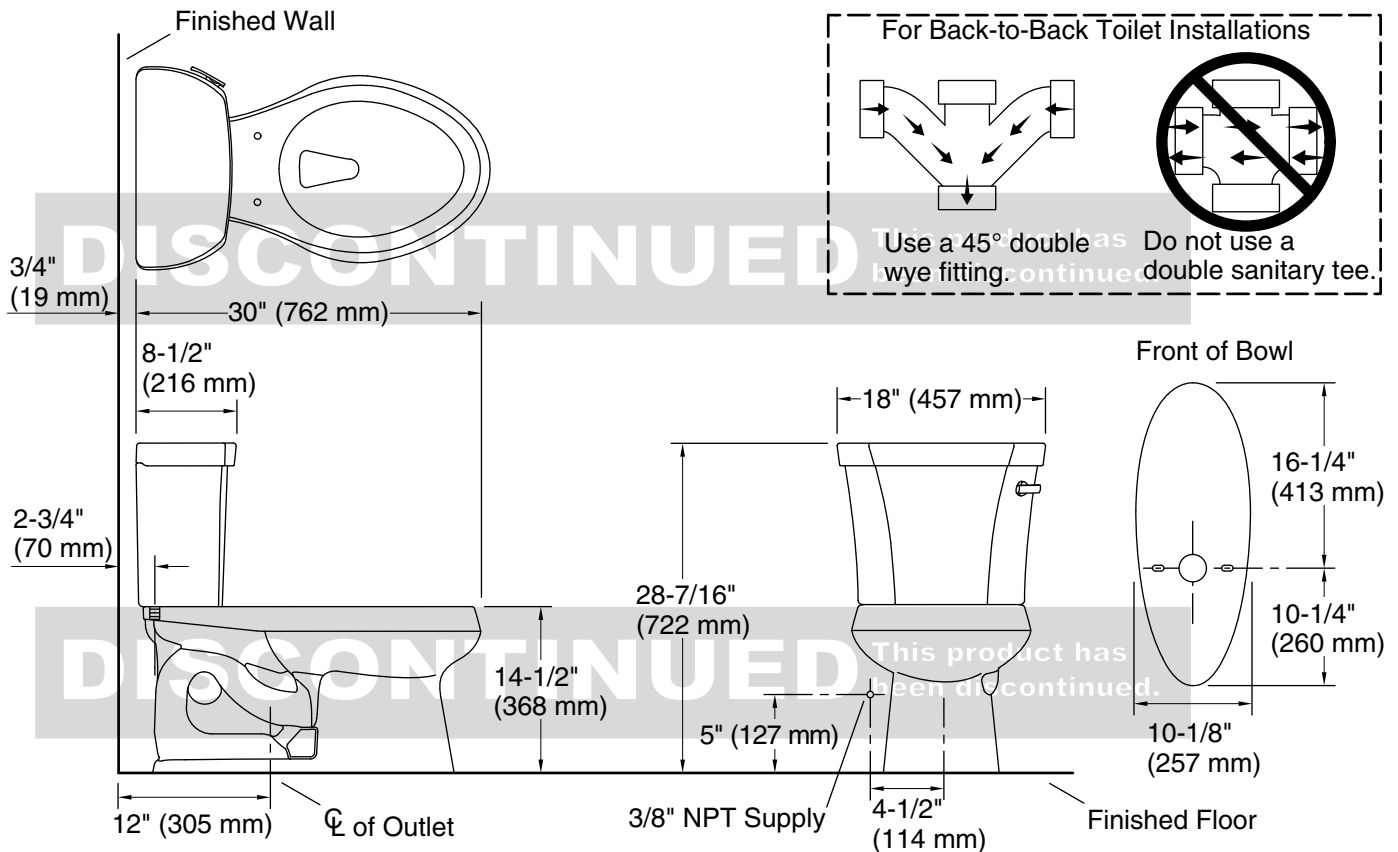

#### Features

- Two-piece toilet.
- Elongated bowl offers added room and comfort.
- 1.6 gallons per flush (gpf).
- Right-hand trip lever included.
- Tank locks included.
- Combination consists of the K-4468-TR tank and the K-4198 bowl.
- Coordinates with other products in the Wellworth collection.

#### Installation

- Standard 12" (305 mm) rough-in.
- Three-bolt installation.
- Seat and supply line sold separately.

#### Technical Information

All product dimensions are nominal.

Toilet type: Two-piece, Floor-mount

Waste Outlet: Floor

Bowl shape: Elongated

Flush type: Class Five®

Trap passageway: 2-1/8" (54 mm)

Water Consumption

Full: 1.6 gpf (6 lpf)

Water surface size: 11-1/4" x 8-1/4" (286 mm x 210 mm)

Rim to water surface: 5-1/4" (133 mm)

Rough-in: 12" (305 mm)

Seat-mounting holes: 5-1/2" (140 mm)