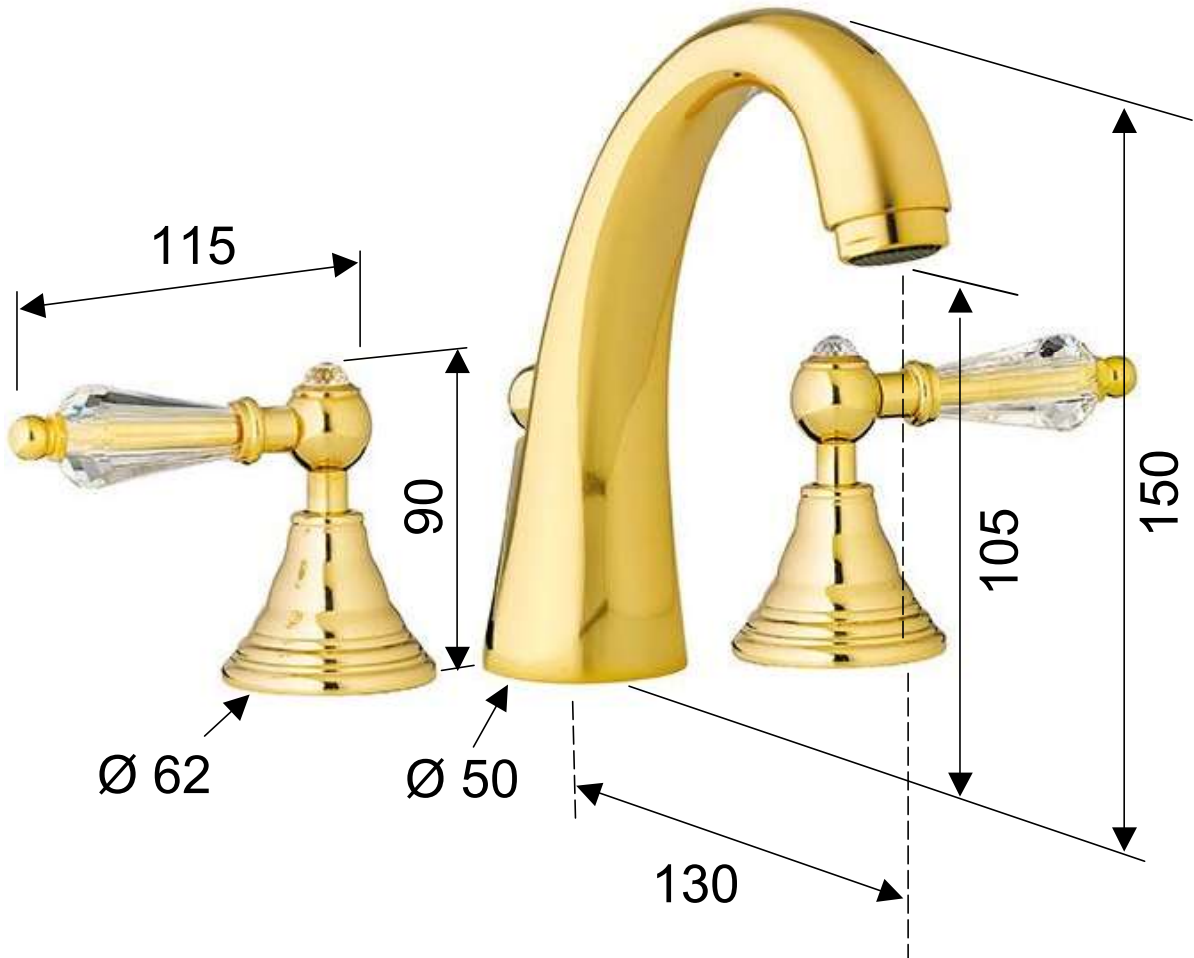

DANIEL

SCHEDA TECNICA TECHNICAL FEATURES

ART. COD.

RY5003LDO

MATERIALI / MATERIALS

OTTONE DORATO / GOLD BRASS