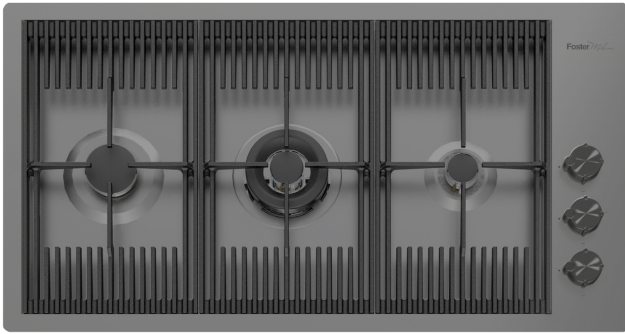

Cooker hob Milanello Gun Metal - 7680 006

Cooker hobs

Code: 7680 006

DETAILS

Coloring	Gun Metal
Finish	PVD
Material	AISI 304 stainless steel
Texture	Satin
Supply	220-240 V; 50.60 Hz
Edge/Installation Type	Flush-mount Top-mount
Dimensions	870x476 mm
Base size	87cm
Heating element	three burners

Built-in hole	View technical data sheet (for all Flush-mount / Top-mount models and Under-mount models)
Grids	Cast iron grids and enamelled burner covers
Total power	7.750 W
Auxiliary	1.000 W
Semirapid	1.750 W
Dual	5.000 W
Safety	Safety valve with quick-acting thermocouple
Ignition	Electric ignition under knob
Gas type	Tested for installation with natural gas, LPG nozzle set included.
Type	Gas Hob

FEATURES

Gun Metal	The Gun Metal finish is obtained by treating steel with a physical process called PVD (Physical Vacuum Deposition) which deposits particles of noble metals on the surface. The result is a unique and refined aesthetic effect, and an improvement of the mechanical properties of the steel which is more resistant to impact and scratches.
Aeo burners	The AEO burners guarantee up to 25% energy saving compared to standard burners. All models are designed with The Dual burner with 2 independent crowns, controlled by a single knob, delivers from 1 to 5KW, a power that can only be found in professional models.

Cast iron grids

Cast-iron is the ideal material for an hob grid, this due to the manifold properties characterising it: high heat capacity that improves cooking performance; high weight and stability that improve safety; sturdiness that preserves the hob's original aspect over time; easy cleaning.