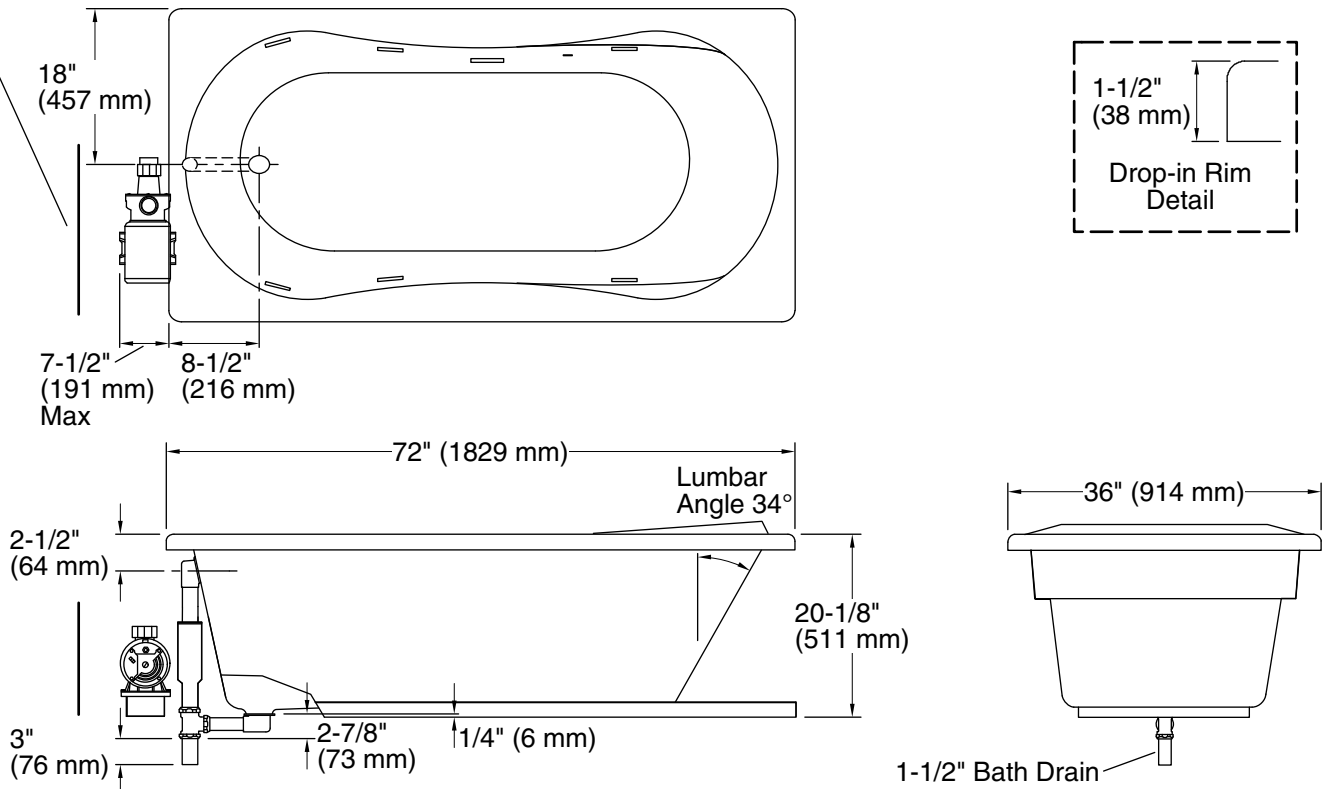

Available Colors/Finishes

Color tiles intended for reference only.

Color	Code	Description
-------	------	-------------

	0	White
	96	Biscuit
	47	Almond

Pump/Control Access
20" (508 mm) W x 15" (381 mm) H

No change in measurements if connected
with drain illustrated. (K-11677)

Pump: 120 V, 15 A, 60 Hz

Technical Information

All product dimensions are nominal.

Installation: Drop-in
 Drain location: End
 Basin area, bottom: 55" x 21" (1397 mm x 533 mm)
 Basin area, top: 65" x 26" (1651 mm x 660 mm)
 Weight: 66 lbs (29.9 kg)
 Minimum floor load: 39 lbs/ft² (190.4 kg/m²)
 Water depth: 15" (381 mm)
 Water capacity: 72 gal (272.5 L)
 Cutout: Drop-in, 70-1/2" x 34-1/2" (1791 mm x 876 mm)
 Electrical component rating: Pump: 120 V, 7.5 A, 60 Hz
 Pump speed: Single
 Minimum flat for door: 2-5/8" (67 mm)

Notes

Measure your actual product for rough-in details. Install this product according to the installation instructions.

The hot water supply should be 70% of the capacity of the bath or greater. Installations will vary.