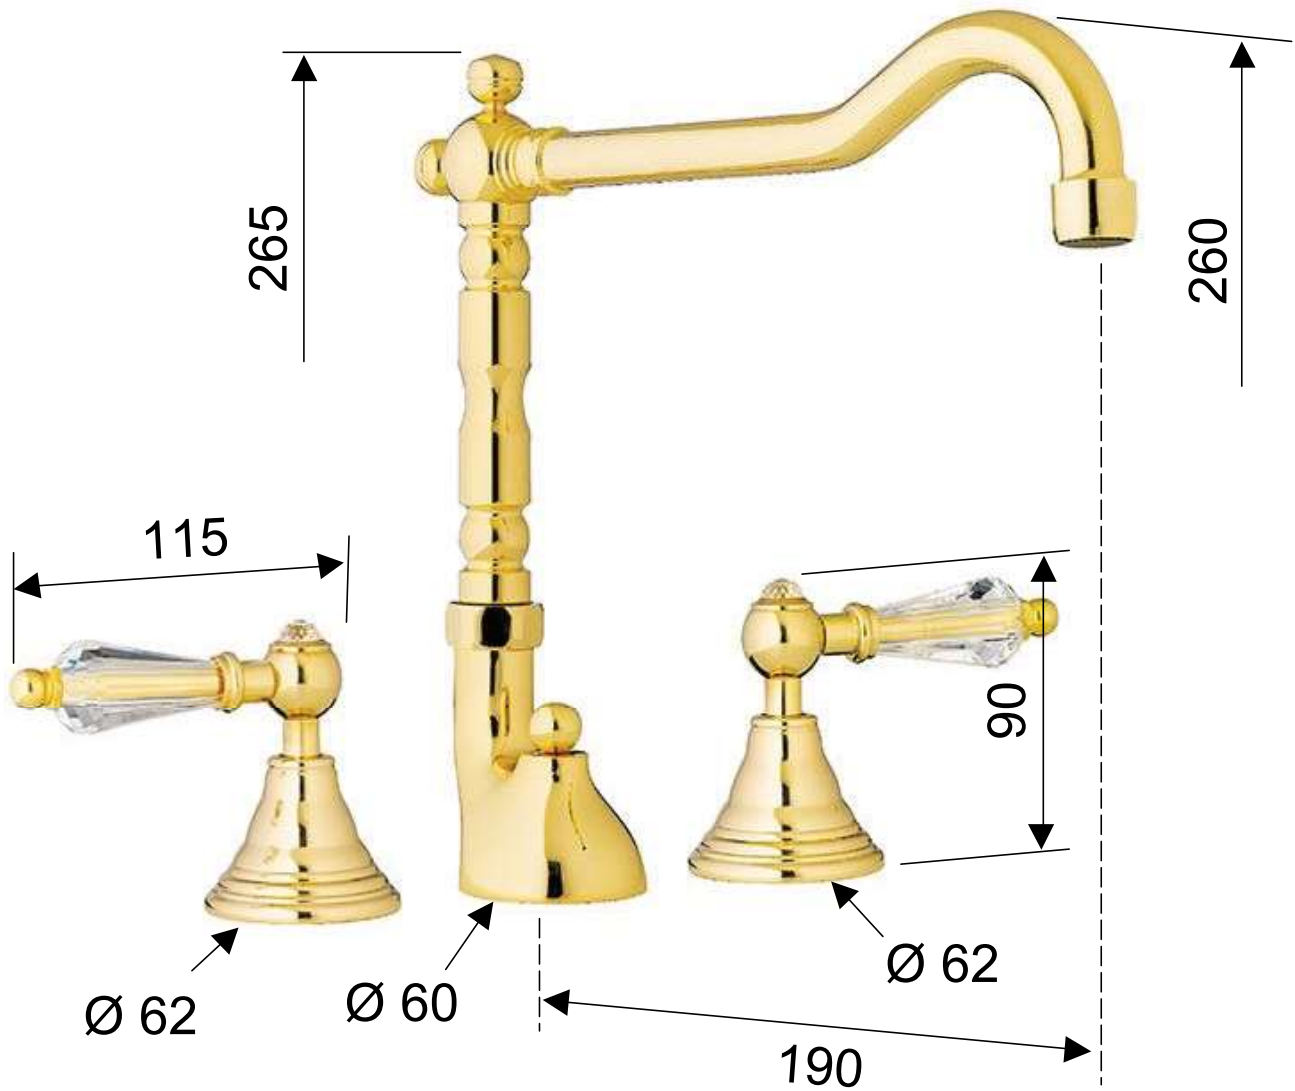

DANIEL

SCHEDA TECNICA TECHNICAL FEATURES

ART. COD.

RY5104DO

MATERIALI / MATERIALS

OTTONE DORATO / GOLD BRASS