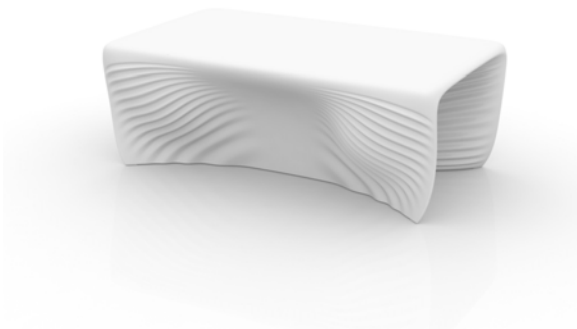

Продажа дизайнерской мебели, света и аксессуаров по всей России

8 (800) 500-70-36  
hello@barcelonadesign.ru  
www.barcelonadesign.ru

BIOPHILIA MESA

DESCRIPTION DESCRIPTION

Made in resin of polyethylene by rotational moulding. 100% Recyclable. Item suitable for indoor and outdoor use. Available with different finishes.

Fabricado en resina de polietileno mediante moldeo rotacional con doble pared. 100% Reciclabre. Apto para exterior e interior. Disponible en varios acabados.

WEIGHT PESO

INCLUDE INCLUYE

Non-slipping feet. Outdoor cushions (thick 4"). Finished RGB LED: Colour changes of remote control.

\* A: AIRE R: AGUA F: FOC W:LLUM L: LEDS B: FULL WHITE G: GLASS

BIOPHILIA Low Table  
BIOPHILIA Mesa Baja

FINISHES ACABADOS

BASIC Matt finished.  
Básico, acabado mate.

- White Blanco
- Black Negro
- Bronze Bronce
- Steel Acero
- Anthracite Antracita
- Red Rojo
- Pistachio Pistacho
- Orange Naranja
- Pink Pink
- Ice Hielo