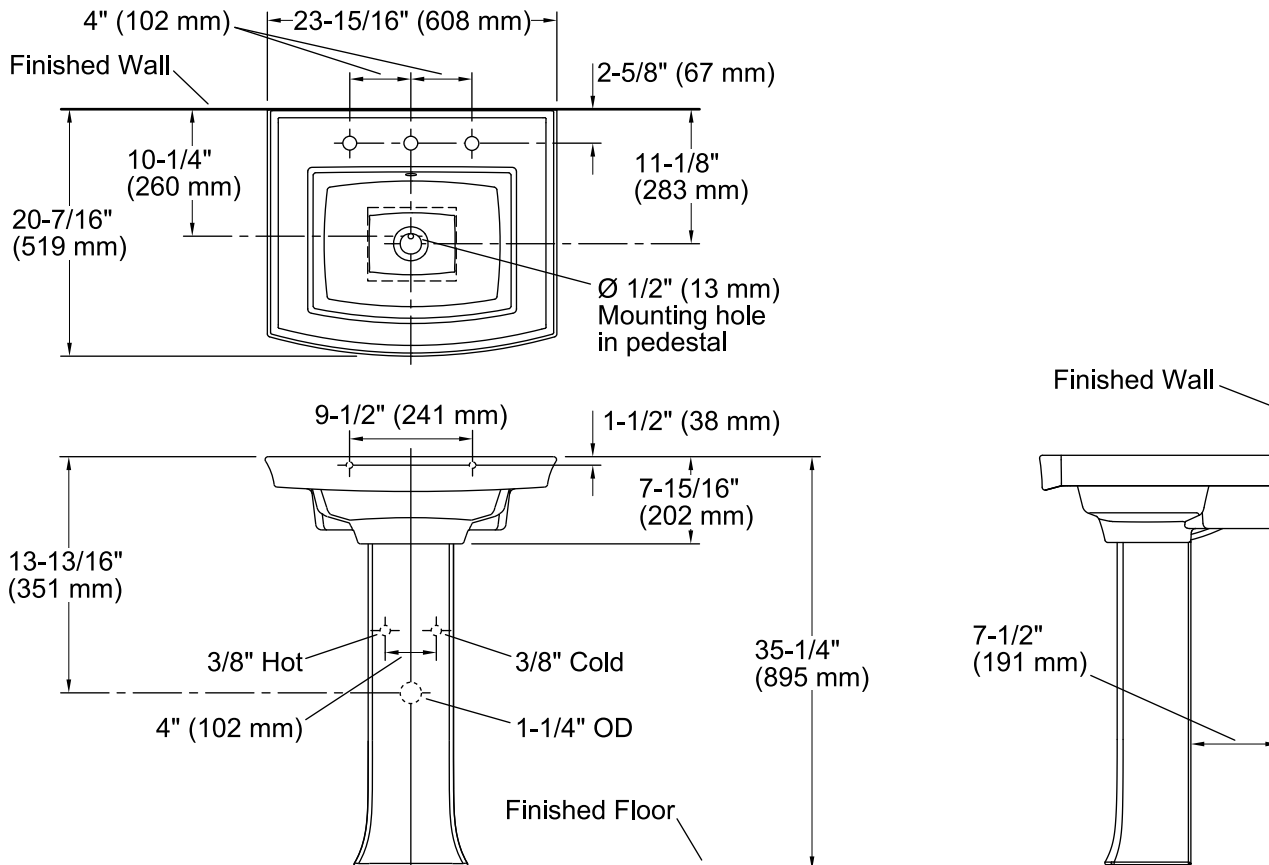

### Features

- 8" (203 mm) centerset faucet holes.
- Classic rectangular basin.
- Overflow drain.
- Combination consists of the K-2358-8 basin and the K-2357 pedestal.
- Coordinates with other products in the Archer collection.

## Technical Information

All product dimensions are nominal.

Bowl configuration:	Single
Installation:	Pedestal
Bowl area (Only):	Length: 16-1/4" (413 mm) Width: 11-15/16" (303 mm) Water depth: 4" (102 mm)
Number of deck holes:	3
Faucet hole spacing:	8" (203 mm)
Faucet hole(s):	1-3/8" (35 mm)
Drain hole:	1-3/4" (44 mm)