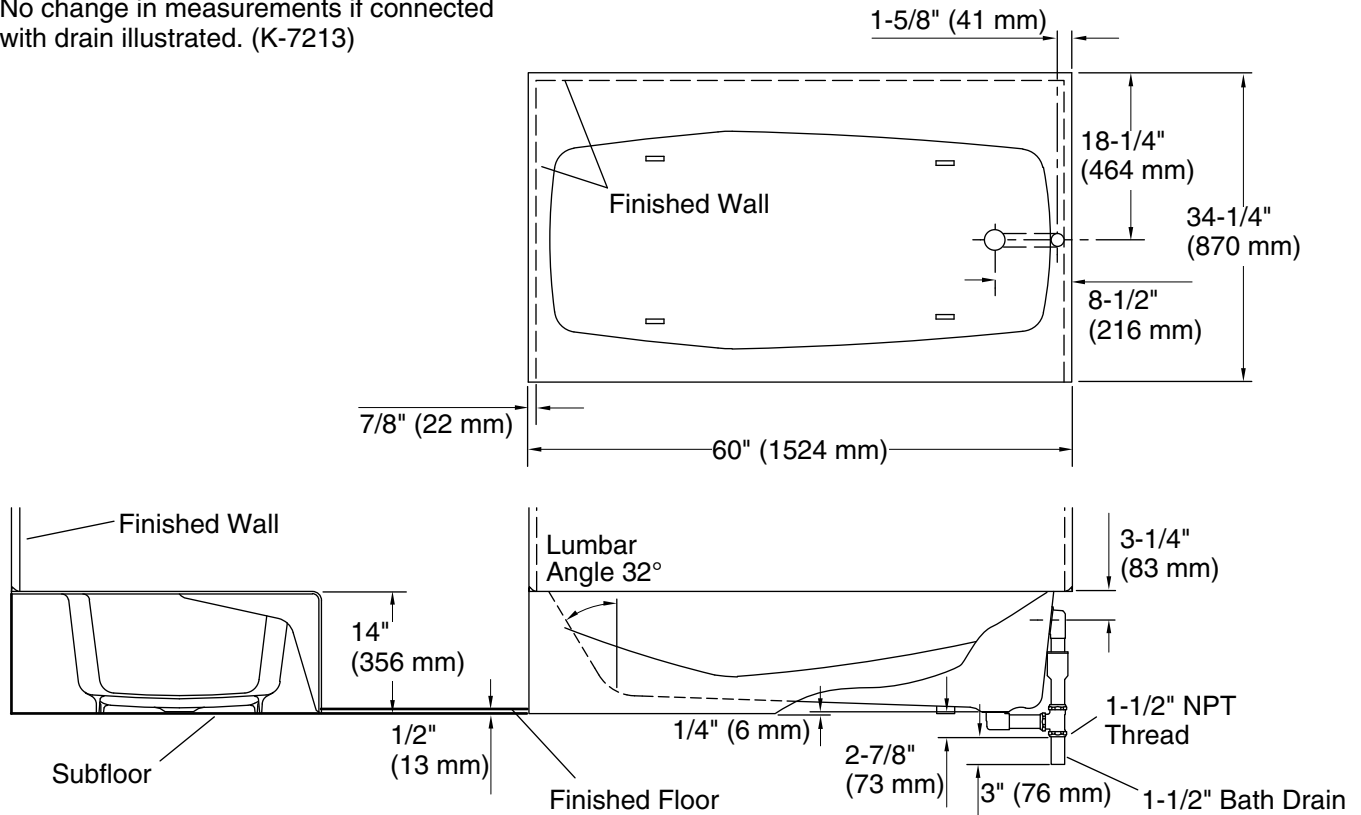

### Features

- 60"L x 34-1/4"W x 14"H.
- Our most popular bath.
- Integral apron for quick installation.
- Constructed KOHLER® Cast Iron.
- Designed for one-person bathing.

### Technical Information

All product dimensions are nominal.

Installation:	Three-wall alcove
Drain location:	Right
Basin area, bottom:	45" x 22" (1143 mm x 559 mm)
Basin area, top:	55" x 24" (1397 mm x 610 mm)
Weight:	330 lbs (149.7 kg)
Minimum floor load:	51 lbs/ft <sup>2</sup> (249 kg/m <sup>2</sup> )
Water depth:	8-5/8" (219 mm)
Water capacity:	33 gal (124.9 L)
Minimum flat for door:	2-7/16" (62 mm)