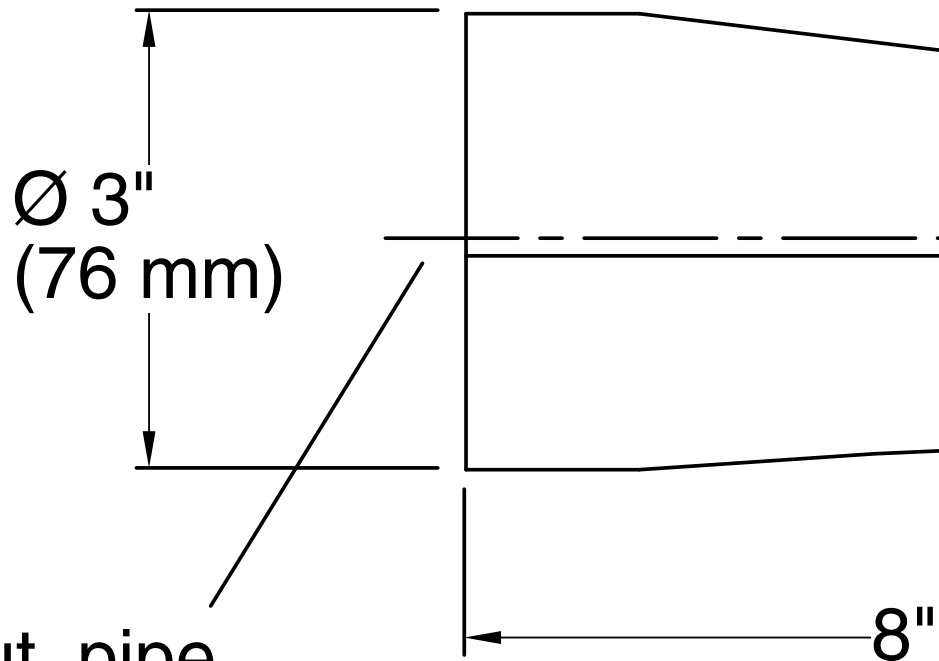

For 1/2" NPT spout, pipe must extend 7" (178 mm) beyond finished wall.

Technical Information

All product dimensions are nominal.

Notes

Install this product according to the installation guide.