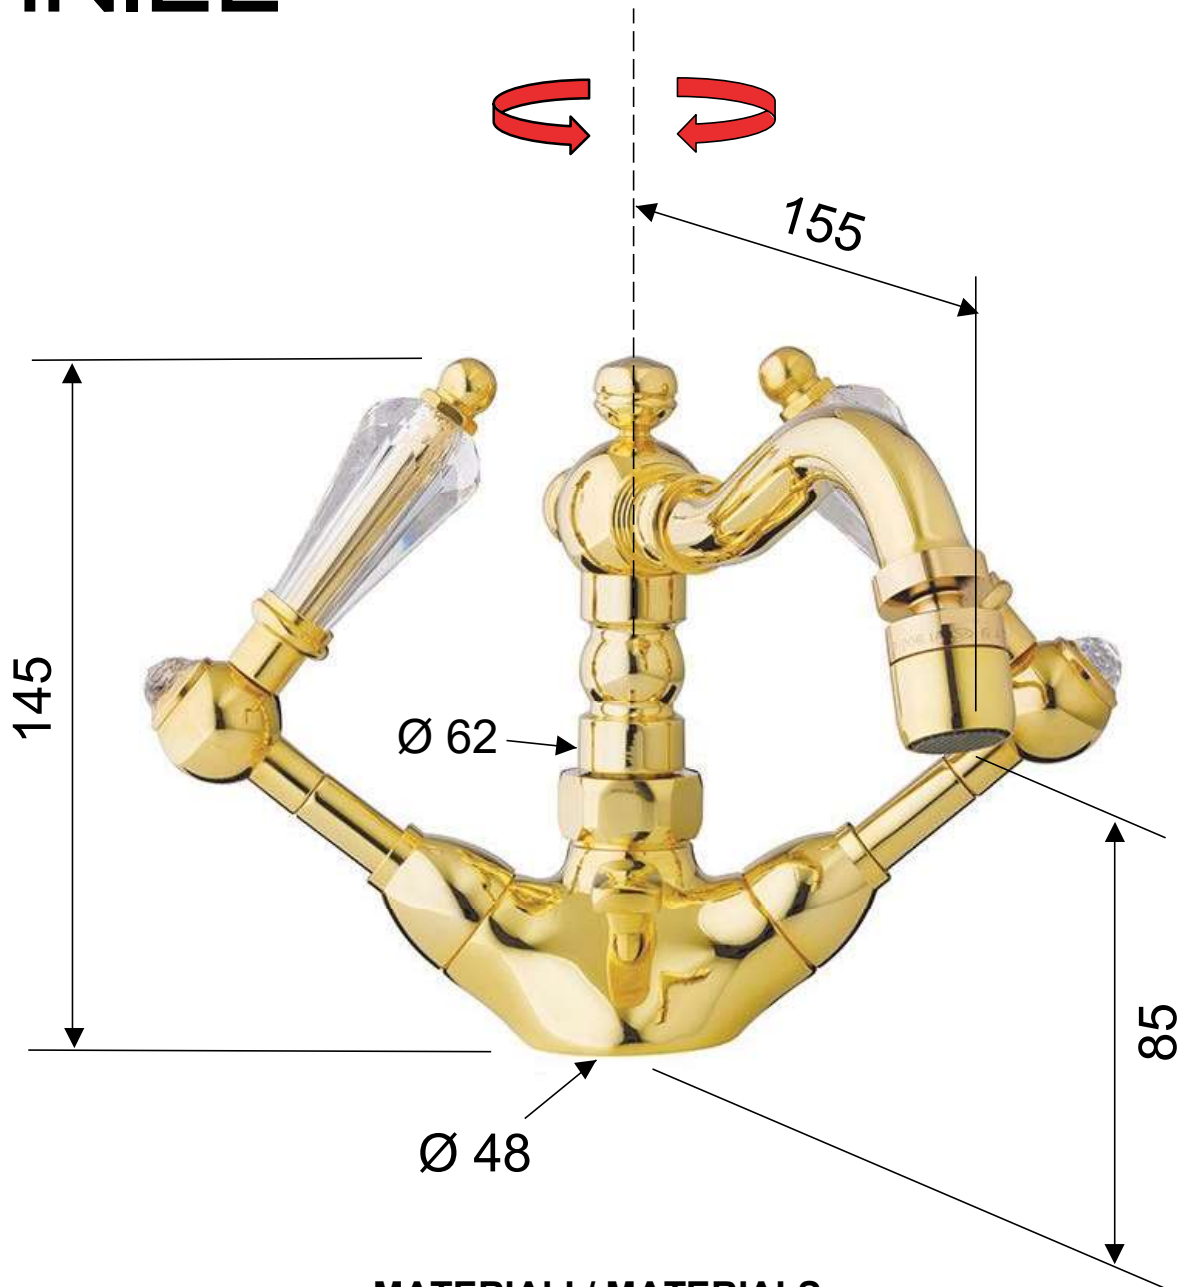

DANIEL

SCHEDA TECNICA TECHNICAL FEATURES

ART. COD.

RY6400DO

MATERIALI / MATERIALS

OTTONE DORATO / GOLD BRASS